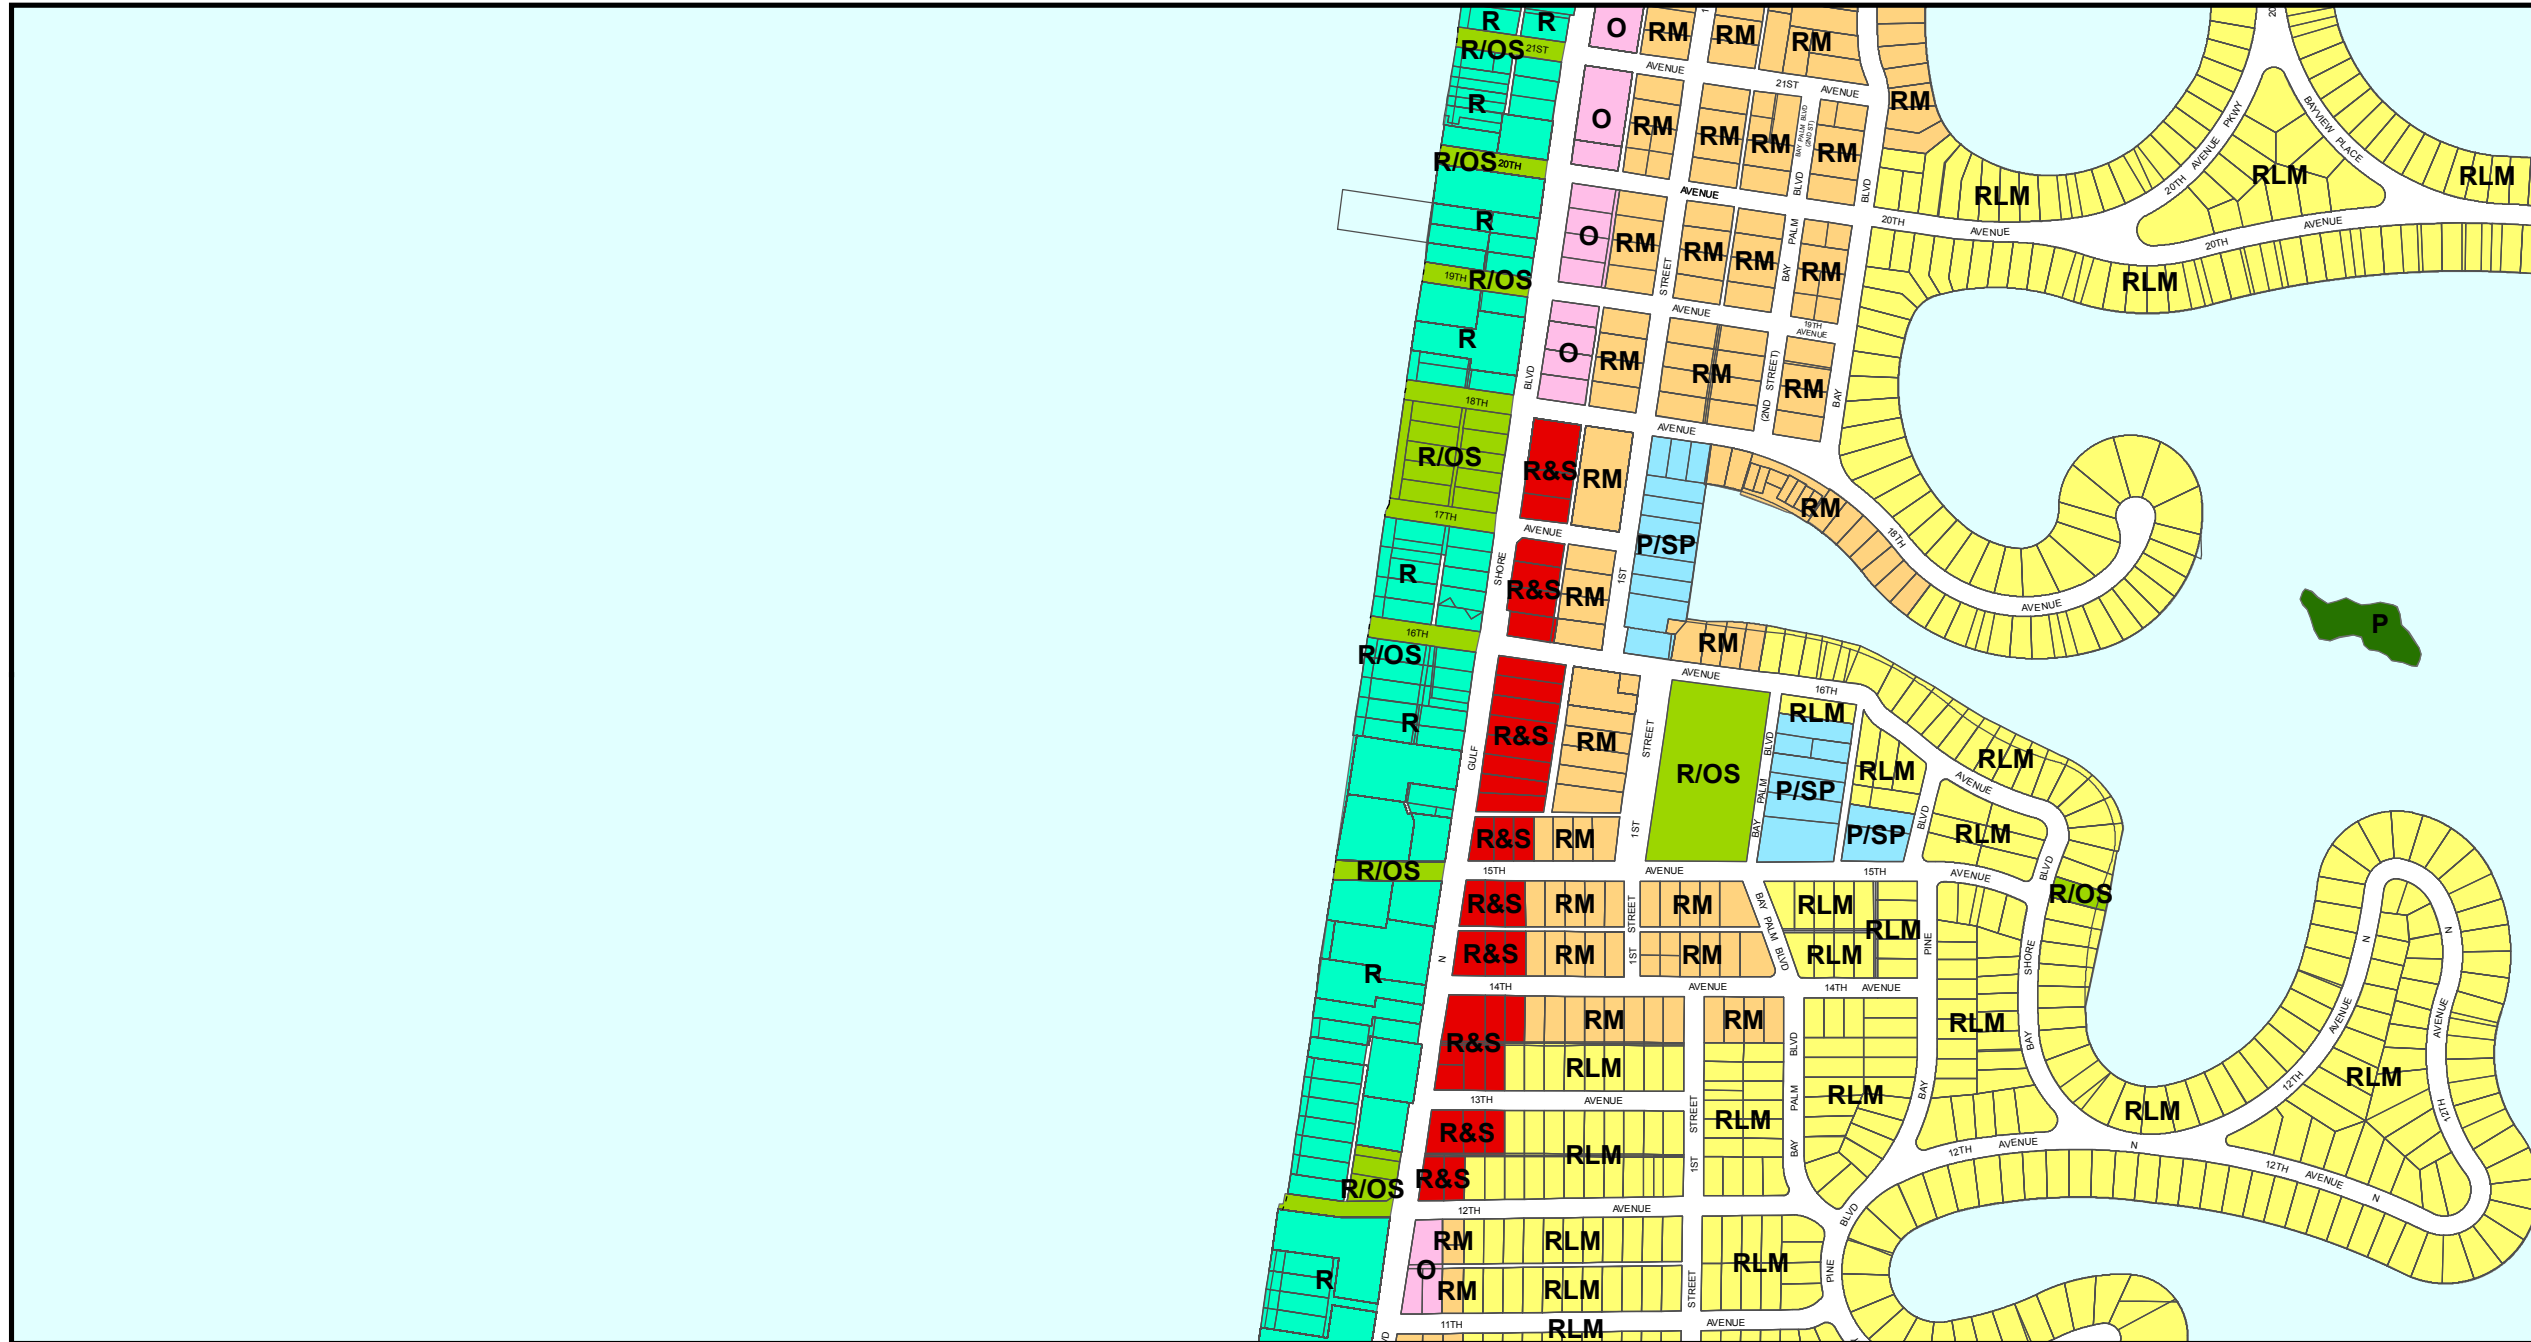

Countywide Plan Map

and

The Countywide Plan Map is prepared and maintained by Forward Pinellas (the Pinellas Planning Council) in accord with The Countywide Plan and any interpretation of the PlanMap shall be in accord with said Plan. All rights to this map and the information on which it is based are reserved by the Pinellas Planning Council.

Map Print Date:
10/26/2016
SE1-30-14
Map Number

Plan Map Categories			Legend			Other Identified Areas	
	Residential Very Low		Residential High		Employment		Preservation
	Residential Low Medium		Office		Industrial		Activity Center
	Residential Medium		Resort		Public/Semi-Public		Multimodal Corridor
			Retail & Services		Recreation/Open Space		Target Employment Centers
							Scenic/Noncommercial Corridor
							Submerged Land
							Right-of-Way