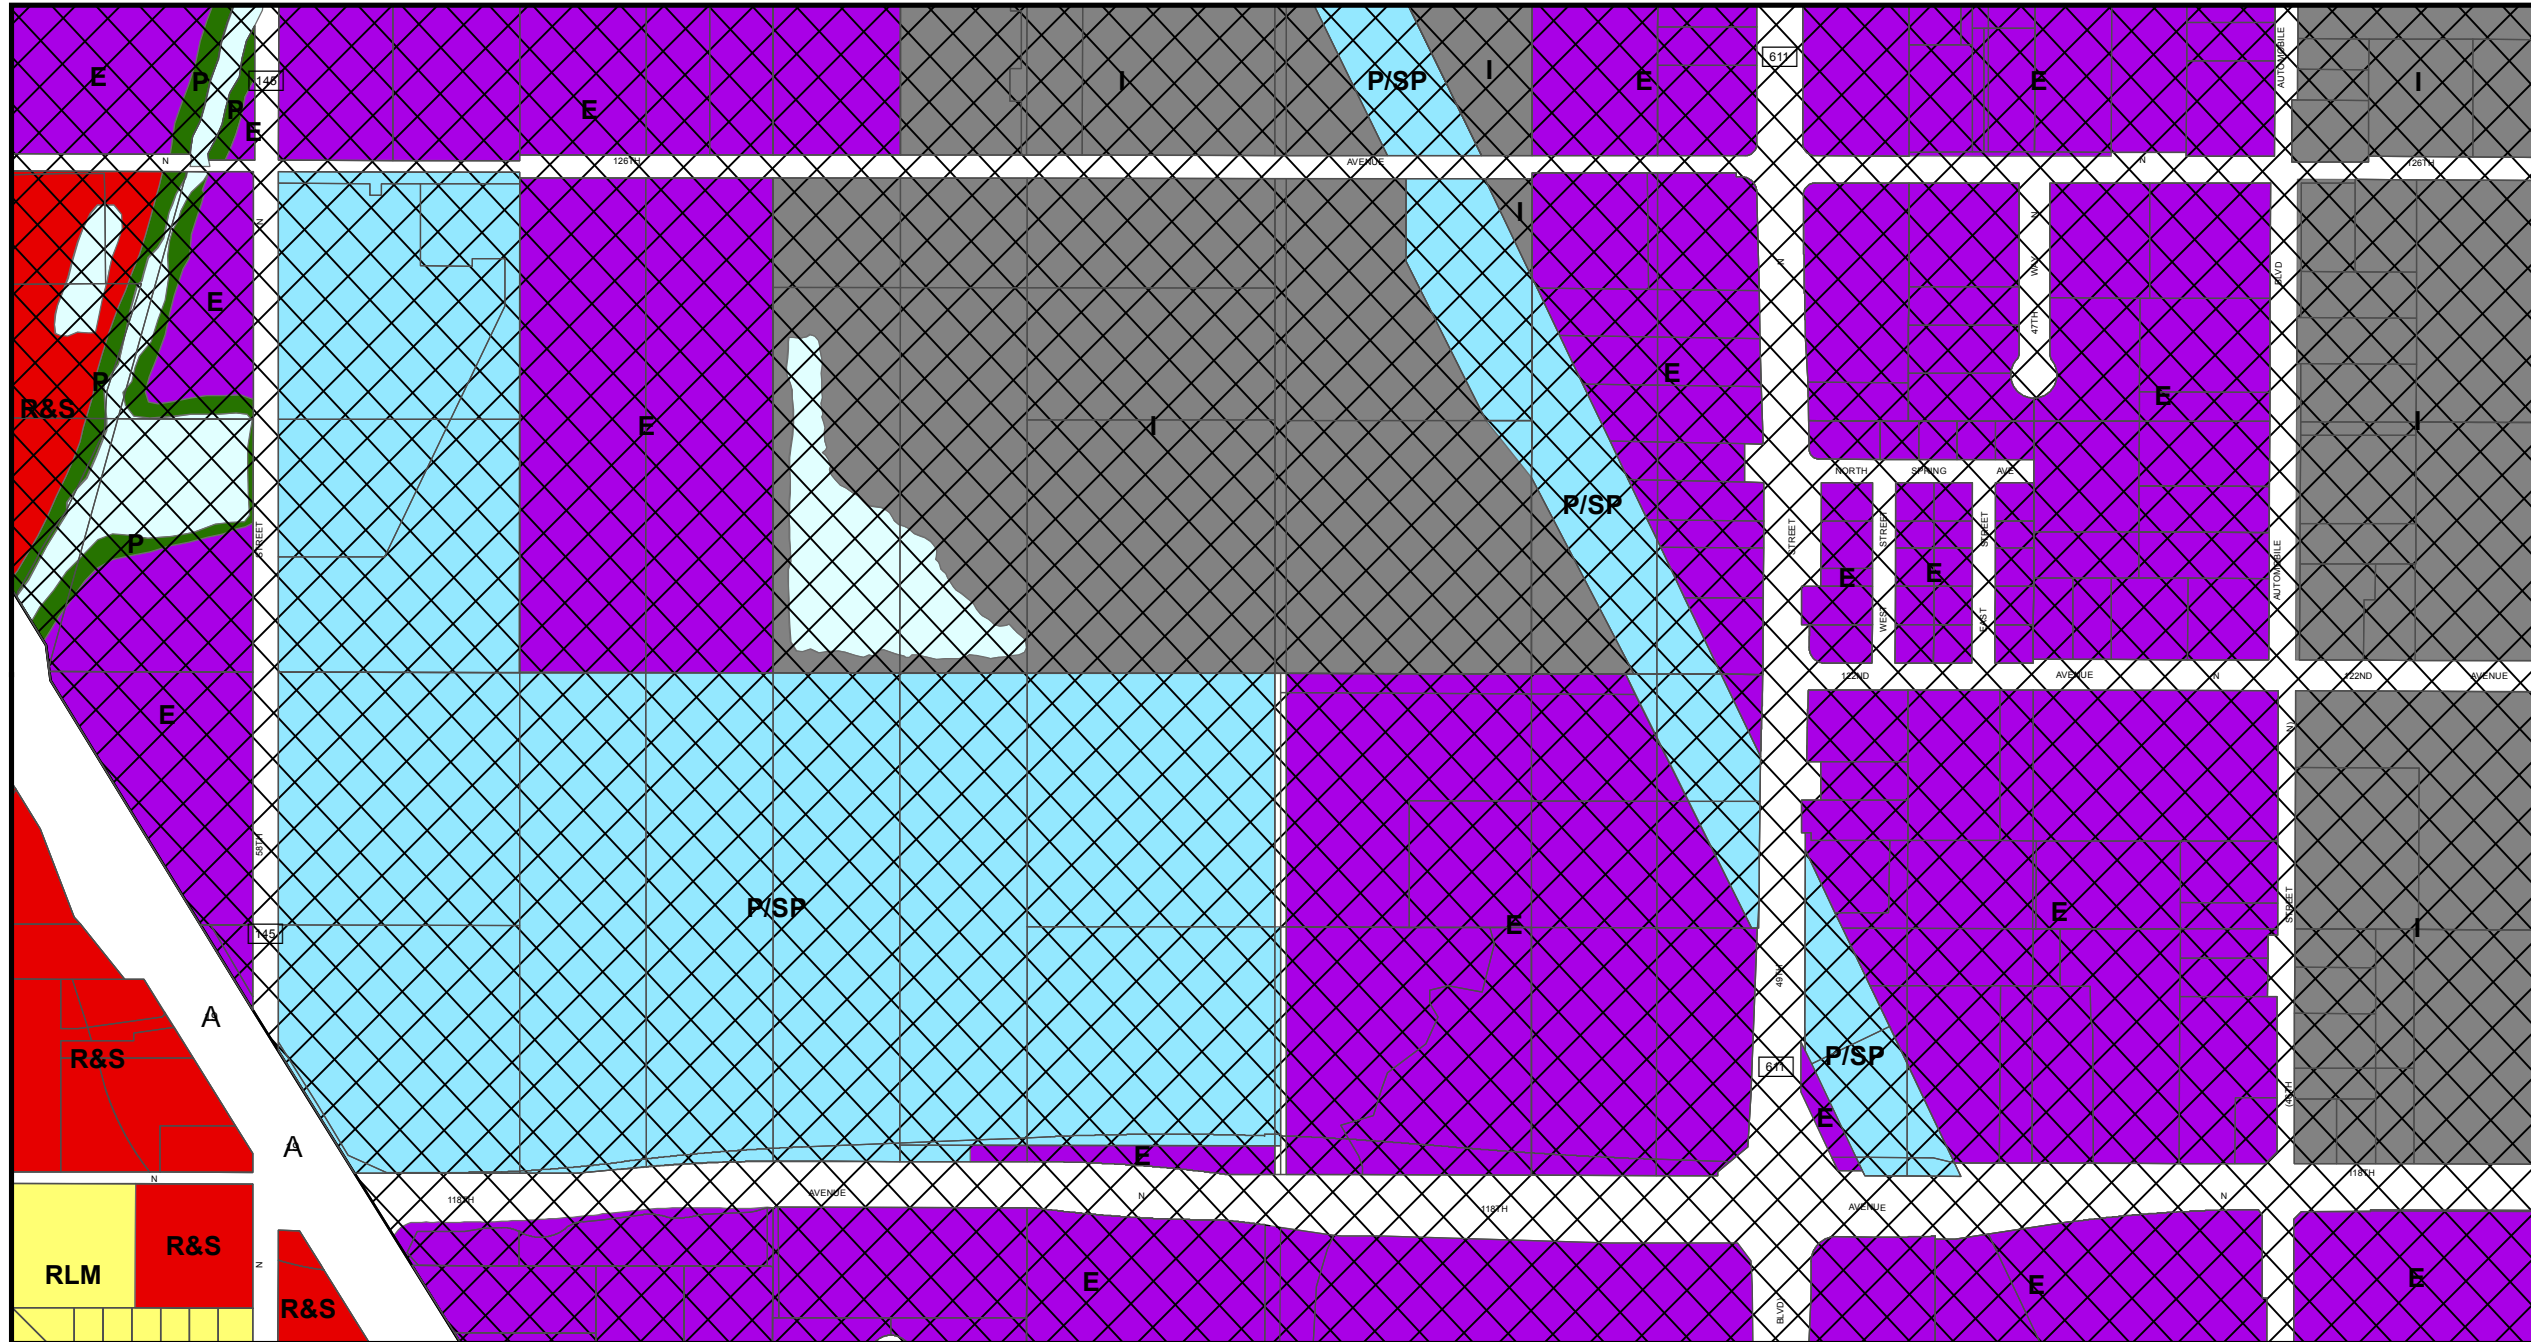

Countywide Plan Map

and

The Countywide Plan Map is prepared and maintained by Forward Pinellas (the Pinellas Planning Council) in accord with The Countywide Plan and any interpretation of the PlanMap shall be in accord with said Plan. All rights to this map and the information on which it is based are reserved by the Pinellas Planning Council.

Map Print Date:
4/9/2018
S9-30-16
Map Number

Plan Map Categories

-  Residential Very Low
-  Residential Low Medium
-  Residential Medium

-  Residential High
-  Office
-  Resort
-  Retail & Services

Legend

-  Employment
-  Industrial
-  Public/Semi-Public
-  Recreation/Open Space

-  Preservation
-  Activity Center
-  Multimodal Corridor
-  Target Employment Centers
-  Scenic/Noncommercial Corridor

Other Identified Areas

-  Submerged Land
-  Right-of-Way