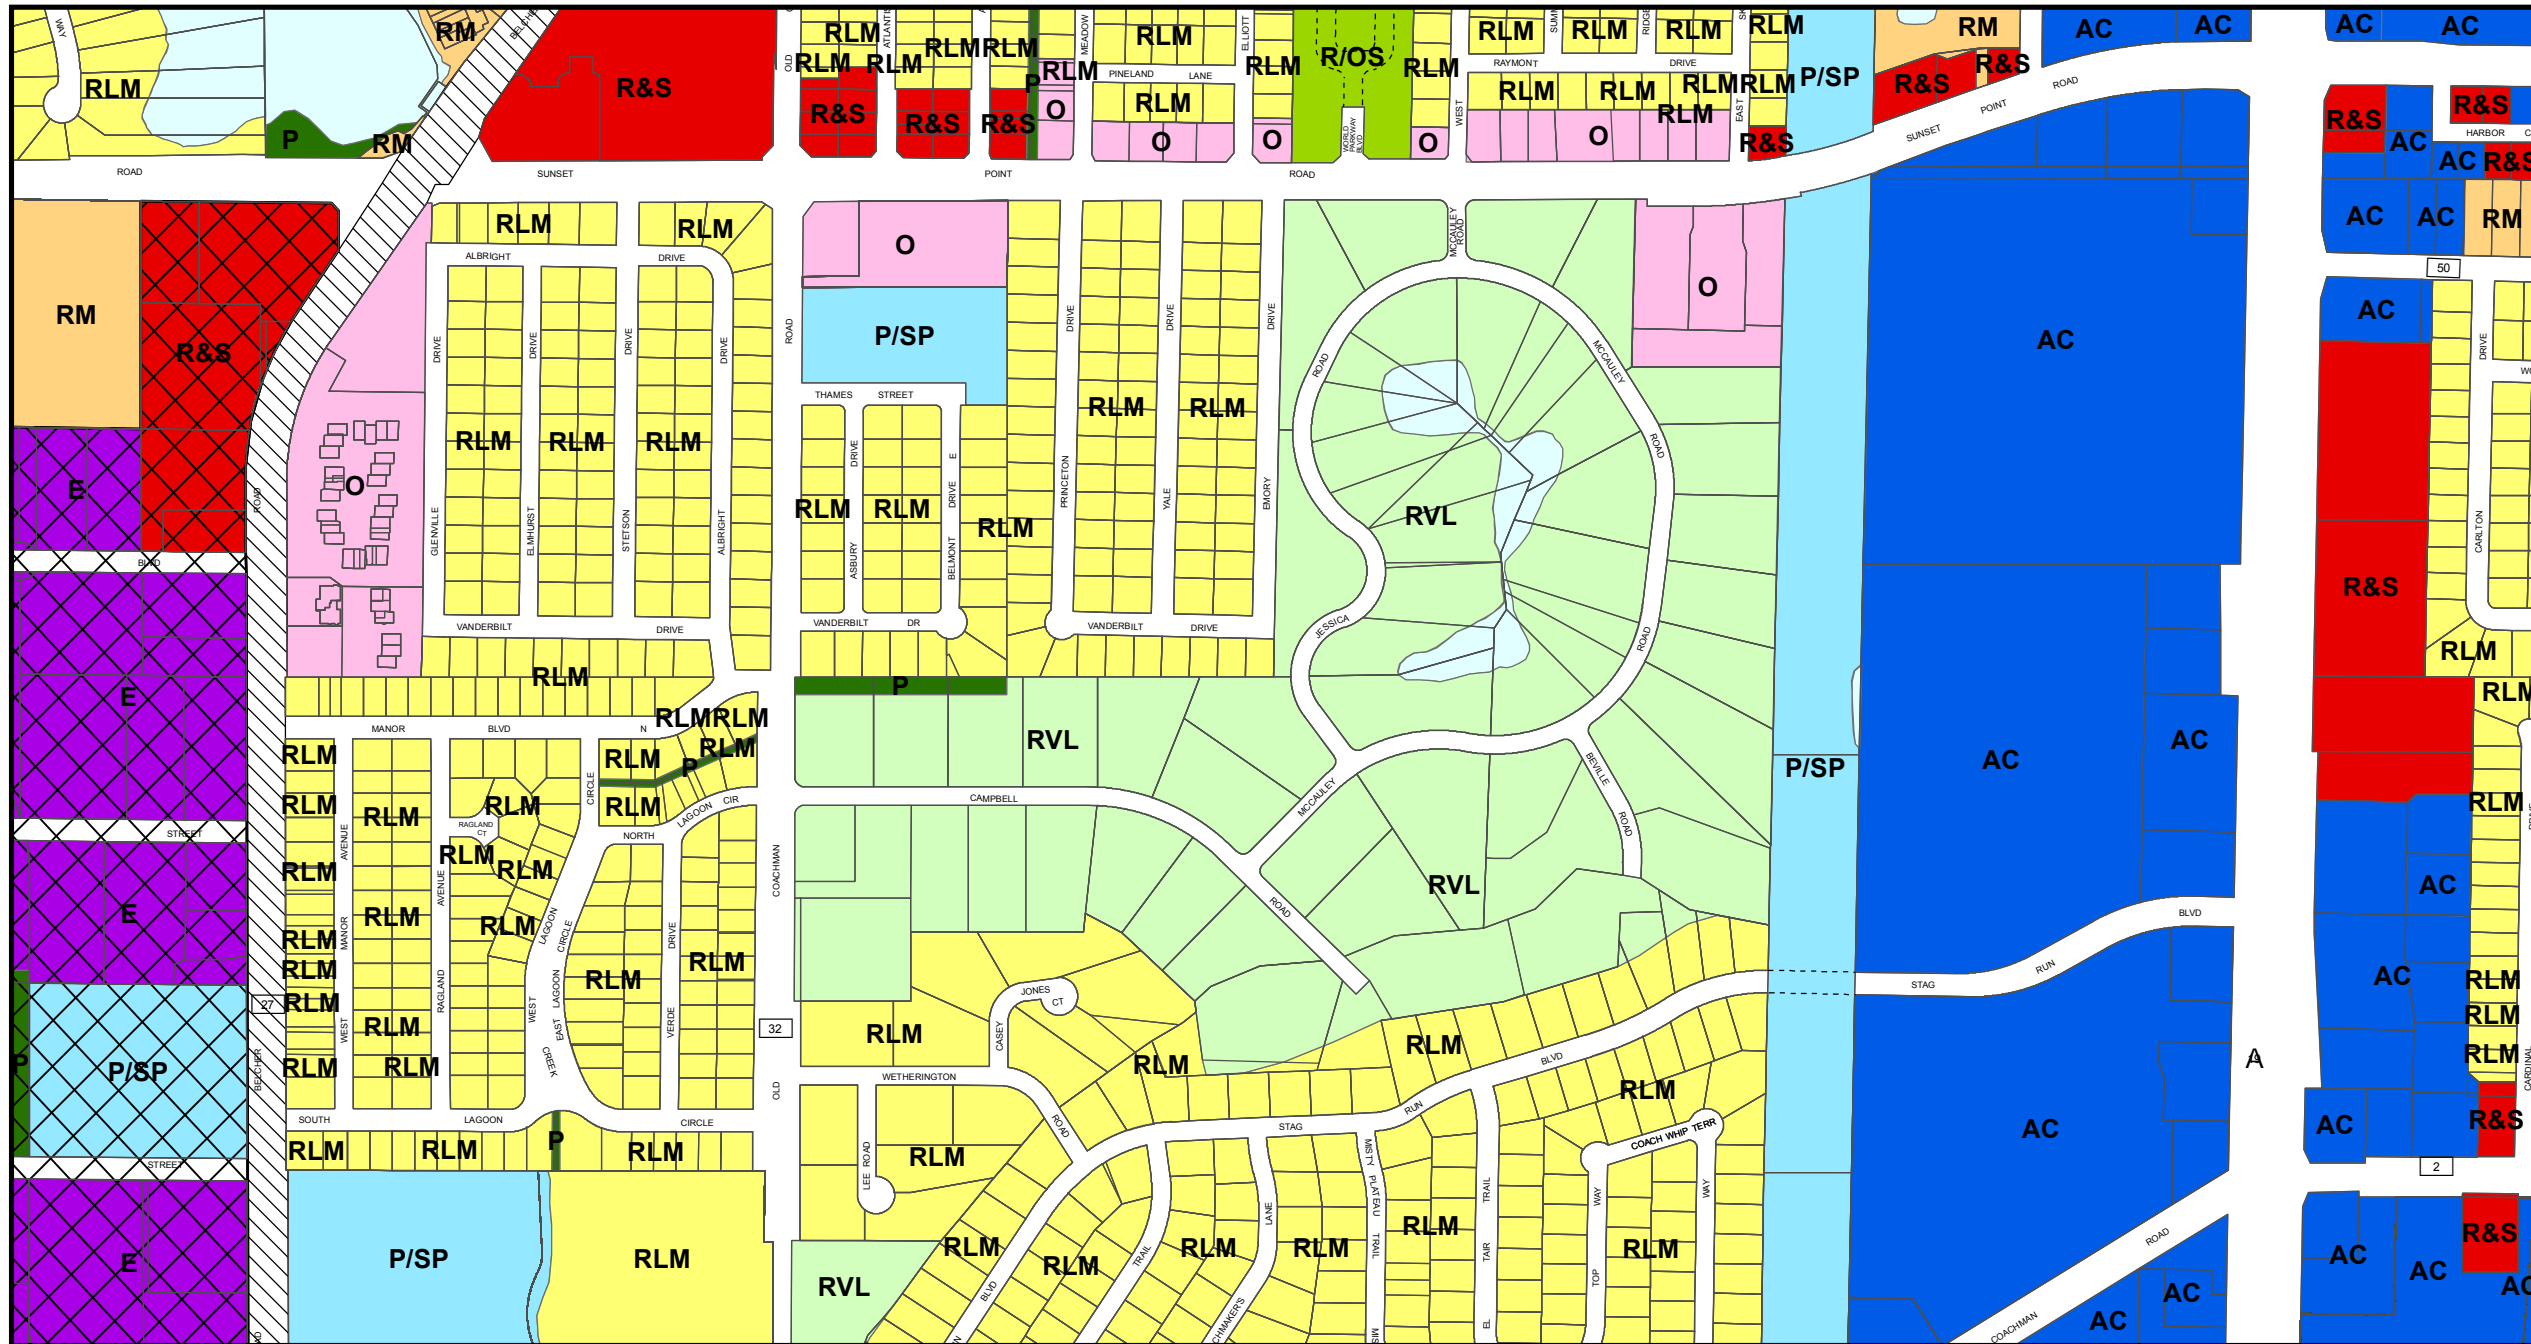

Countywide Plan Map

The Countywide Plan Map is prepared and maintained by Forward Pinellas (the Pinellas Planning Council) in accord with The Countywide Plan and any interpretation of the PlanMap shall be in accord with said Plan. All rights to this map and the information on which it is based are reserved by the Pinellas Planning Council.

Map Print Date:
4/9/2018
S6-29-16
Map Number

Plan Map Categories

-  Residential Very Low
-  Residential Low Medium
-  Residential Medium

-  Residential High
-  Office
-  Resort
-  Retail & Services

Legend

-  Employment
-  Industrial
-  Public/Semi-Public
-  Recreation/Open Space

-  Preservation
-  Activity Center
-  Multimodal Corridor
-  Target Employment Centers
-  Scenic/Noncommercial Corridor

Other Identified Areas

-  Submerged Land
-  Right-of-Way