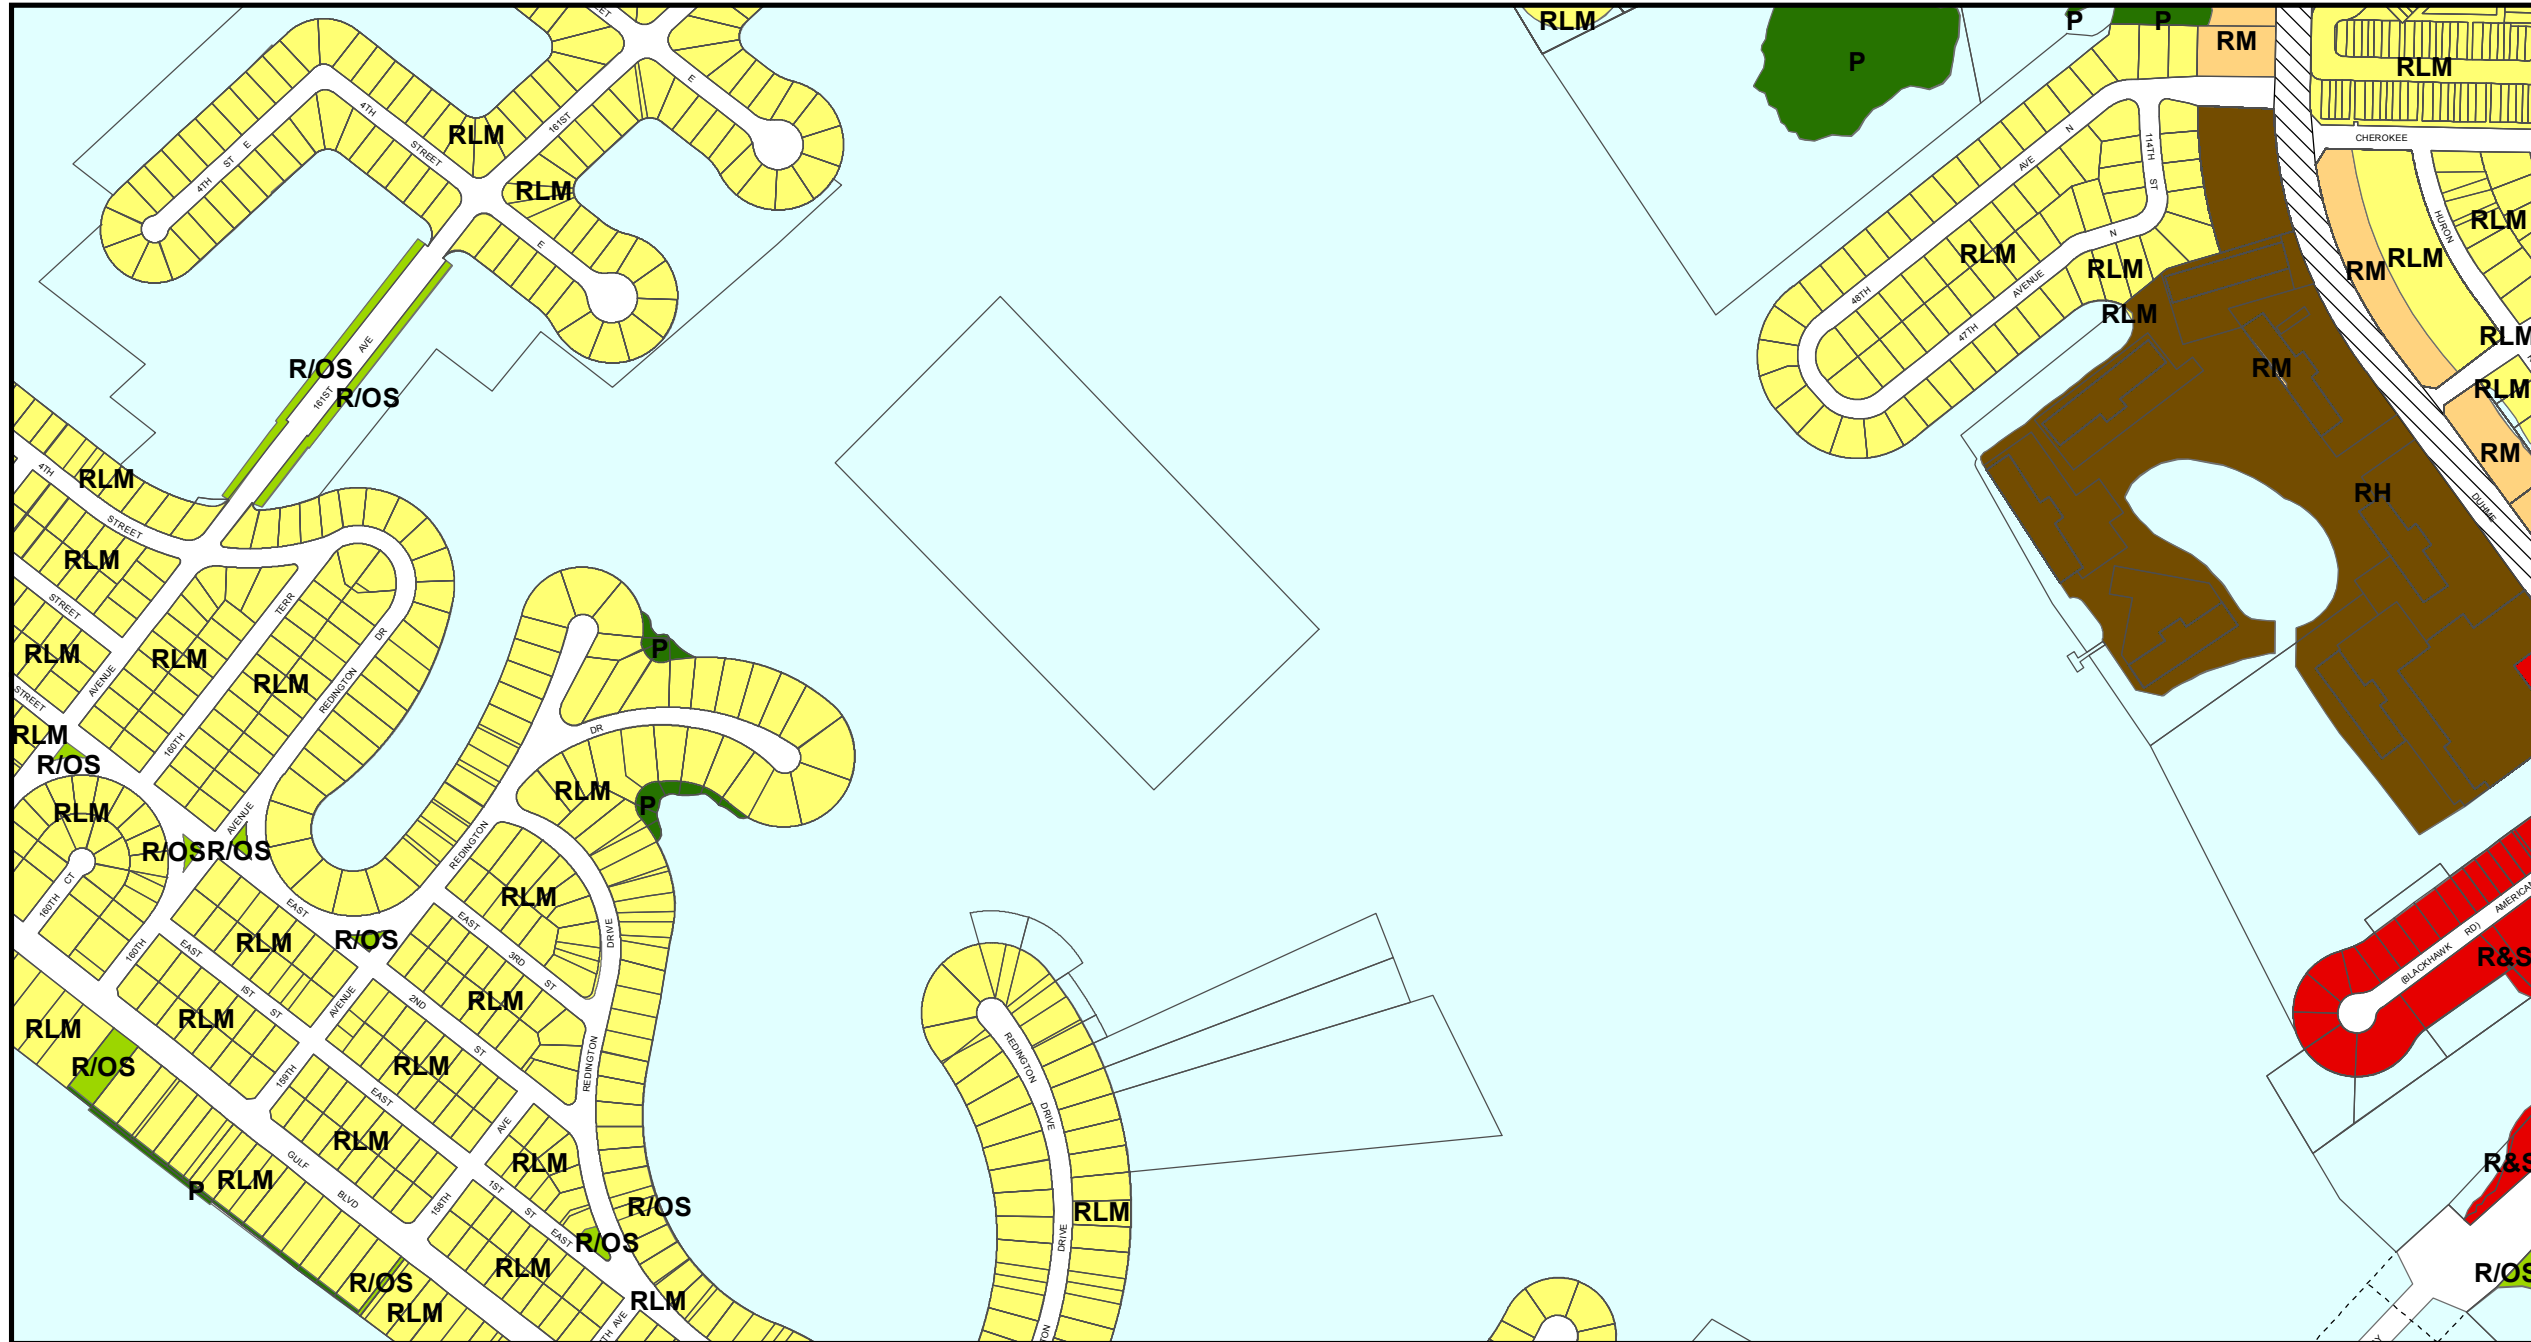

# Countywide Plan Map

and

The Countywide Plan Map is prepared and maintained by Forward Pinellas (the Pinellas Planning Council) in accord with The Countywide Plan and any interpretation of the PlanMap shall be in accord with said Plan. All rights to this map and the information on which it is based are reserved by the Pinellas Planning Council.

Map Print Date:  
4/9/2018  
S4-31-15  
Map Number

### Plan Map Categories

-  Residential Very Low
-  Residential Low Medium
-  Residential Medium

-  Residential High
-  Office
-  Resort
-  Retail & Services

### Other Identified Areas

-  Submerged Land
-  Right-of-Way