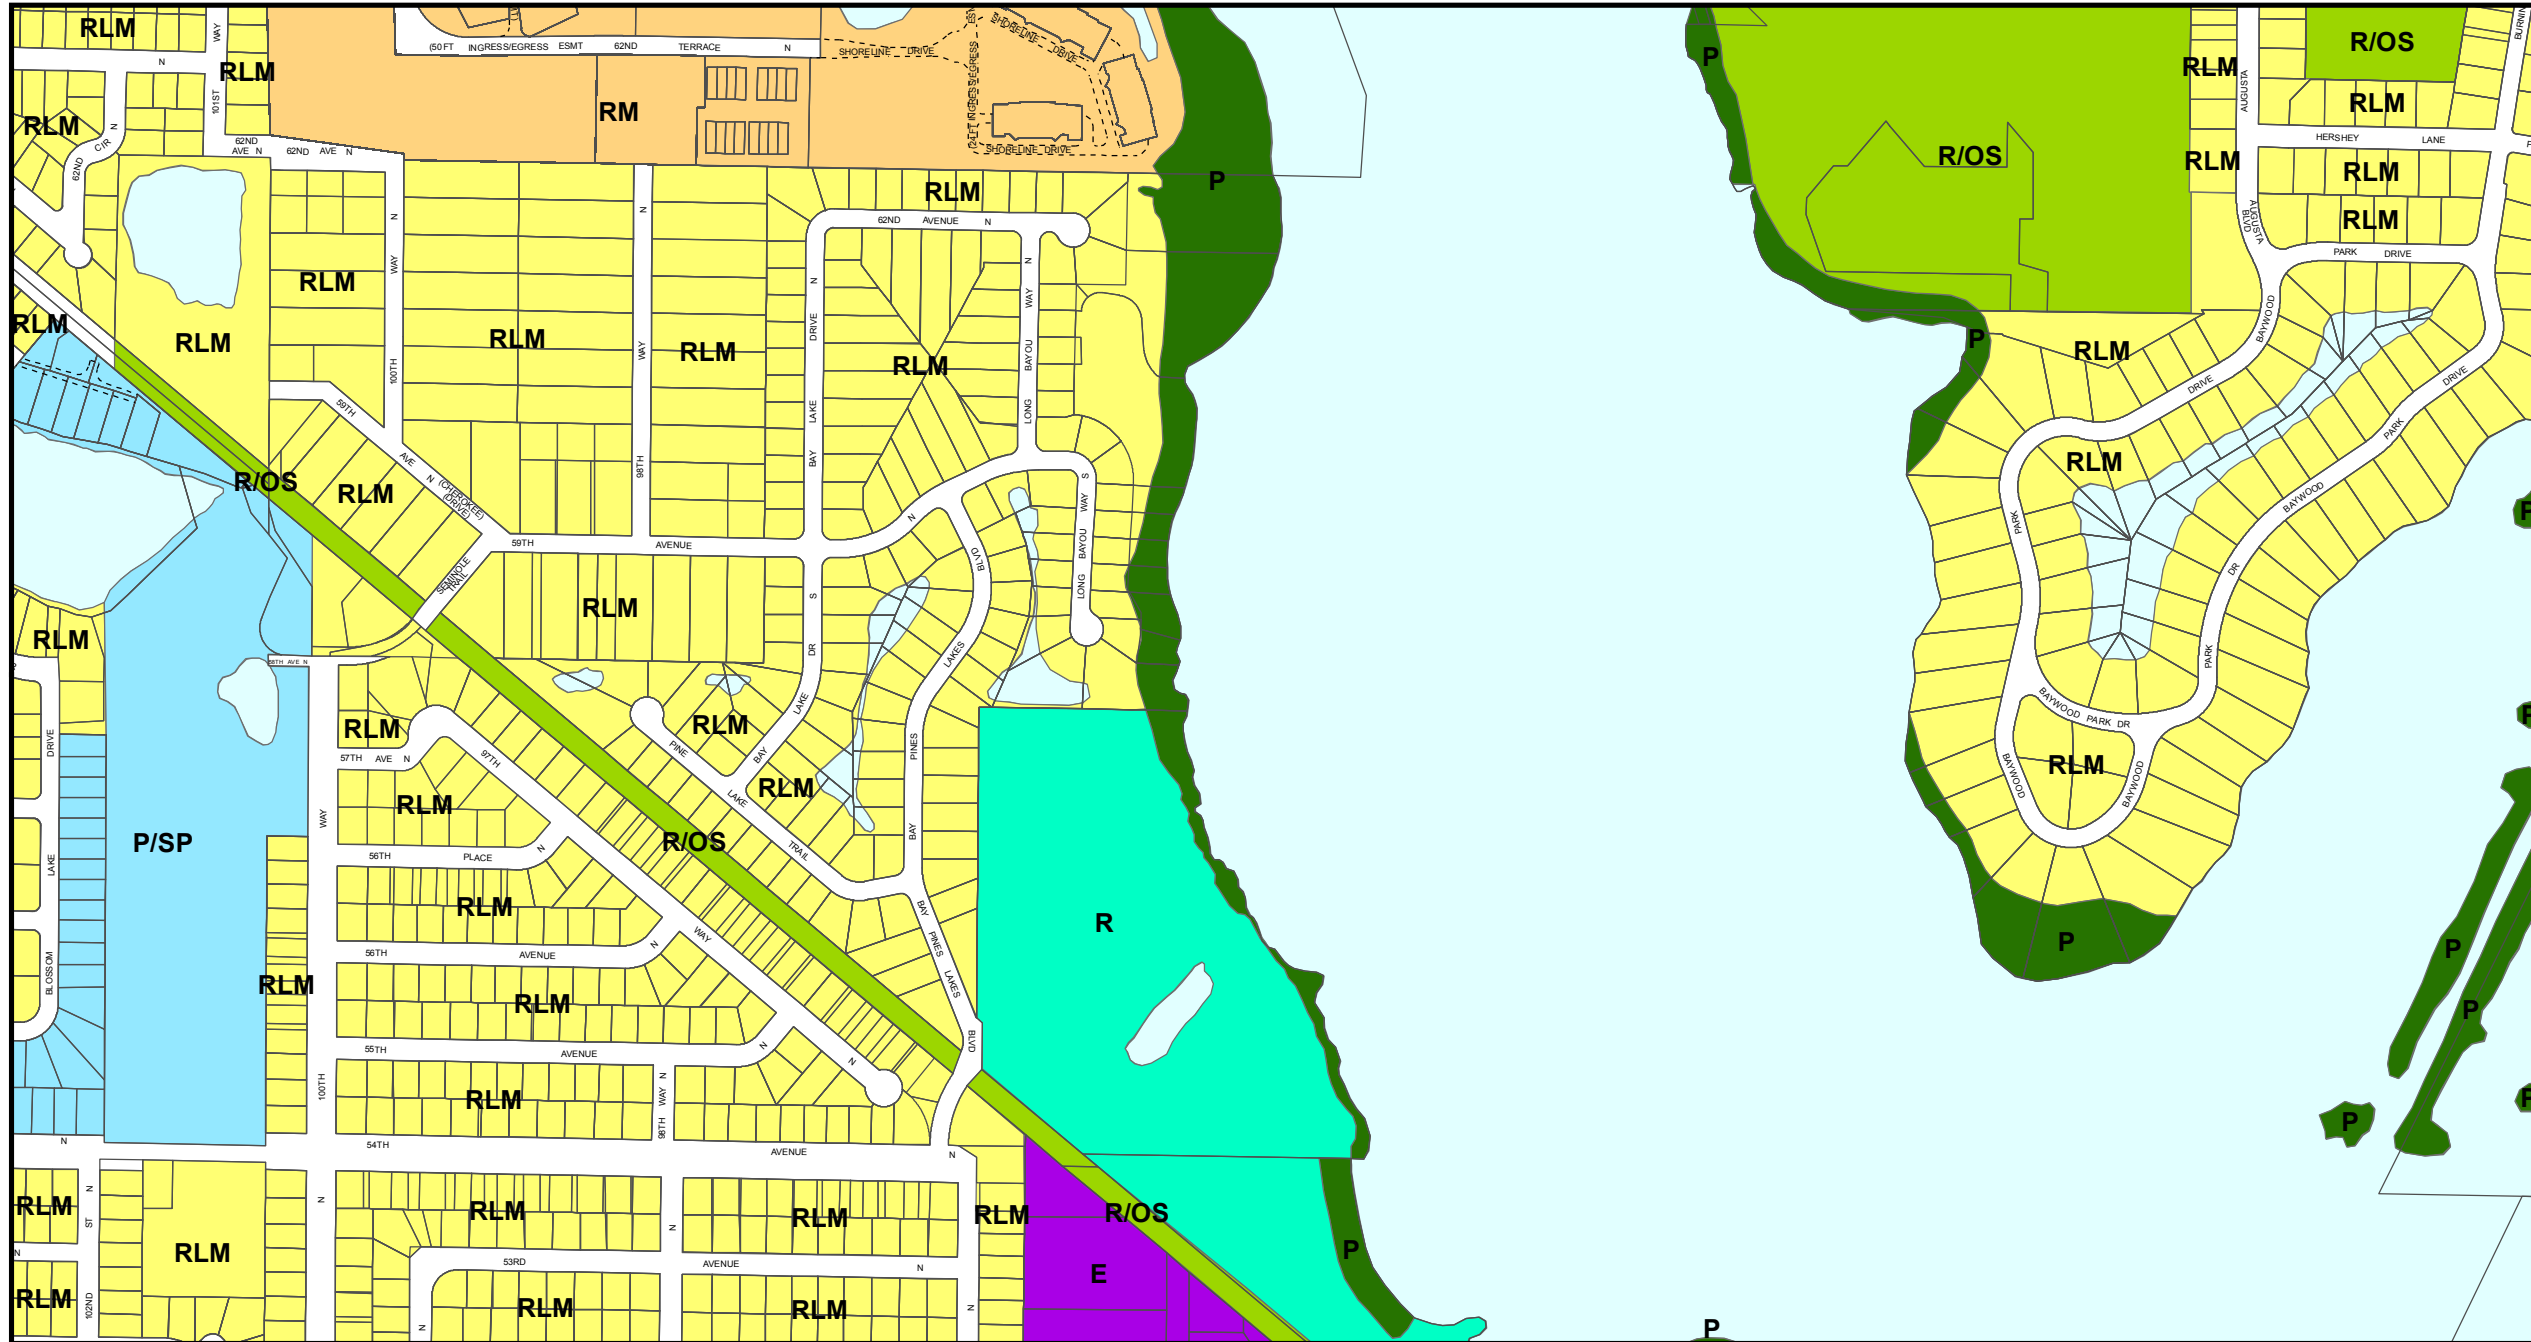

Countywide Plan Map

and

The Countywide Plan Map is prepared and maintained by Forward Pinellas (the Pinellas Planning Council) in accord with The Countywide Plan and any interpretation of the PlanMap shall be in accord with said Plan. All rights to this map and the information on which it is based are reserved by the Pinellas Planning Council.

Map Print Date:
4/9/2018
S35-30-15
Map Number

Legend

Plan Map Categories

-  Residential Very Low
-  Residential Low Medium
-  Residential Medium

-  Residential High
-  Office
-  Resort
-  Retail & Services

-  Submerged Land
-  Right-of-Way