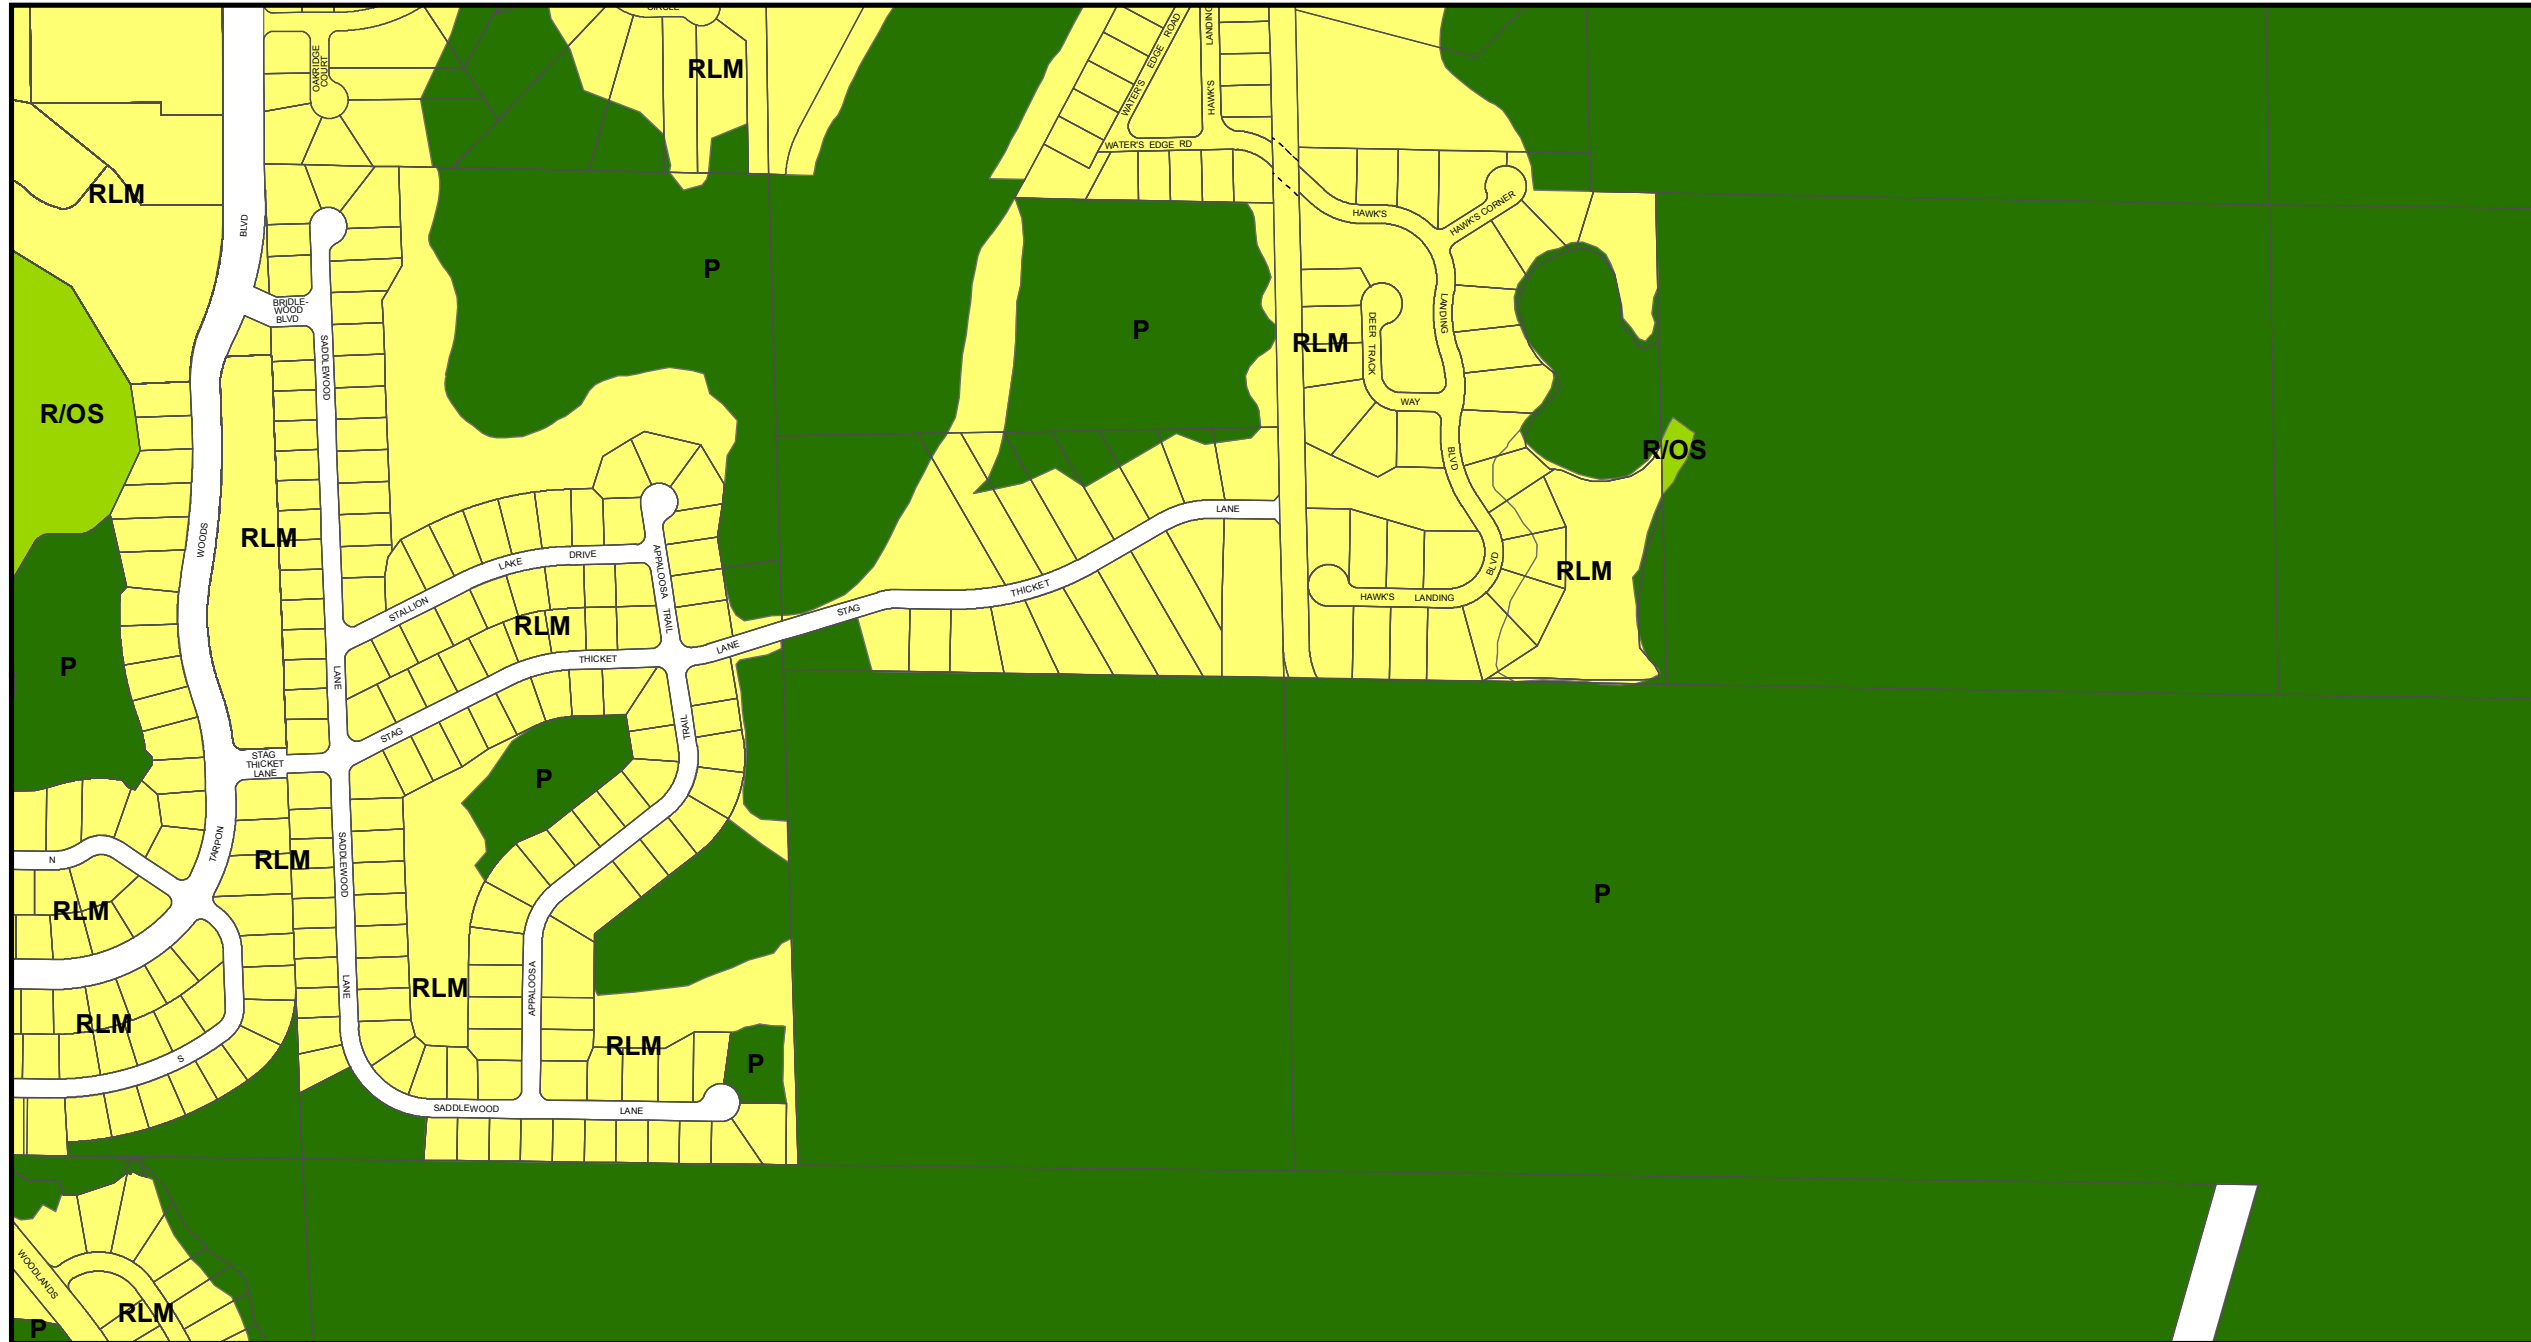

Countywide Plan Map

and

The Countywide Plan Map is prepared and maintained by Forward Pinellas (the Pinellas Planning Council) in accord with The Countywide Plan and any interpretation of the PlanMap shall be in accord with said Plan. All rights to this map and the information on which it is based are reserved by the Pinellas Planning Council.

Map Print Date:
4/9/2018
S35-27-16
Map Number

Legend

Plan Map Categories

-  Residential Very Low
-  Residential Low Medium
-  Residential Medium

-  Residential High
-  Office
-  Resort
-  Retail & Services

-  Submerged Land
-  Right-of-Way