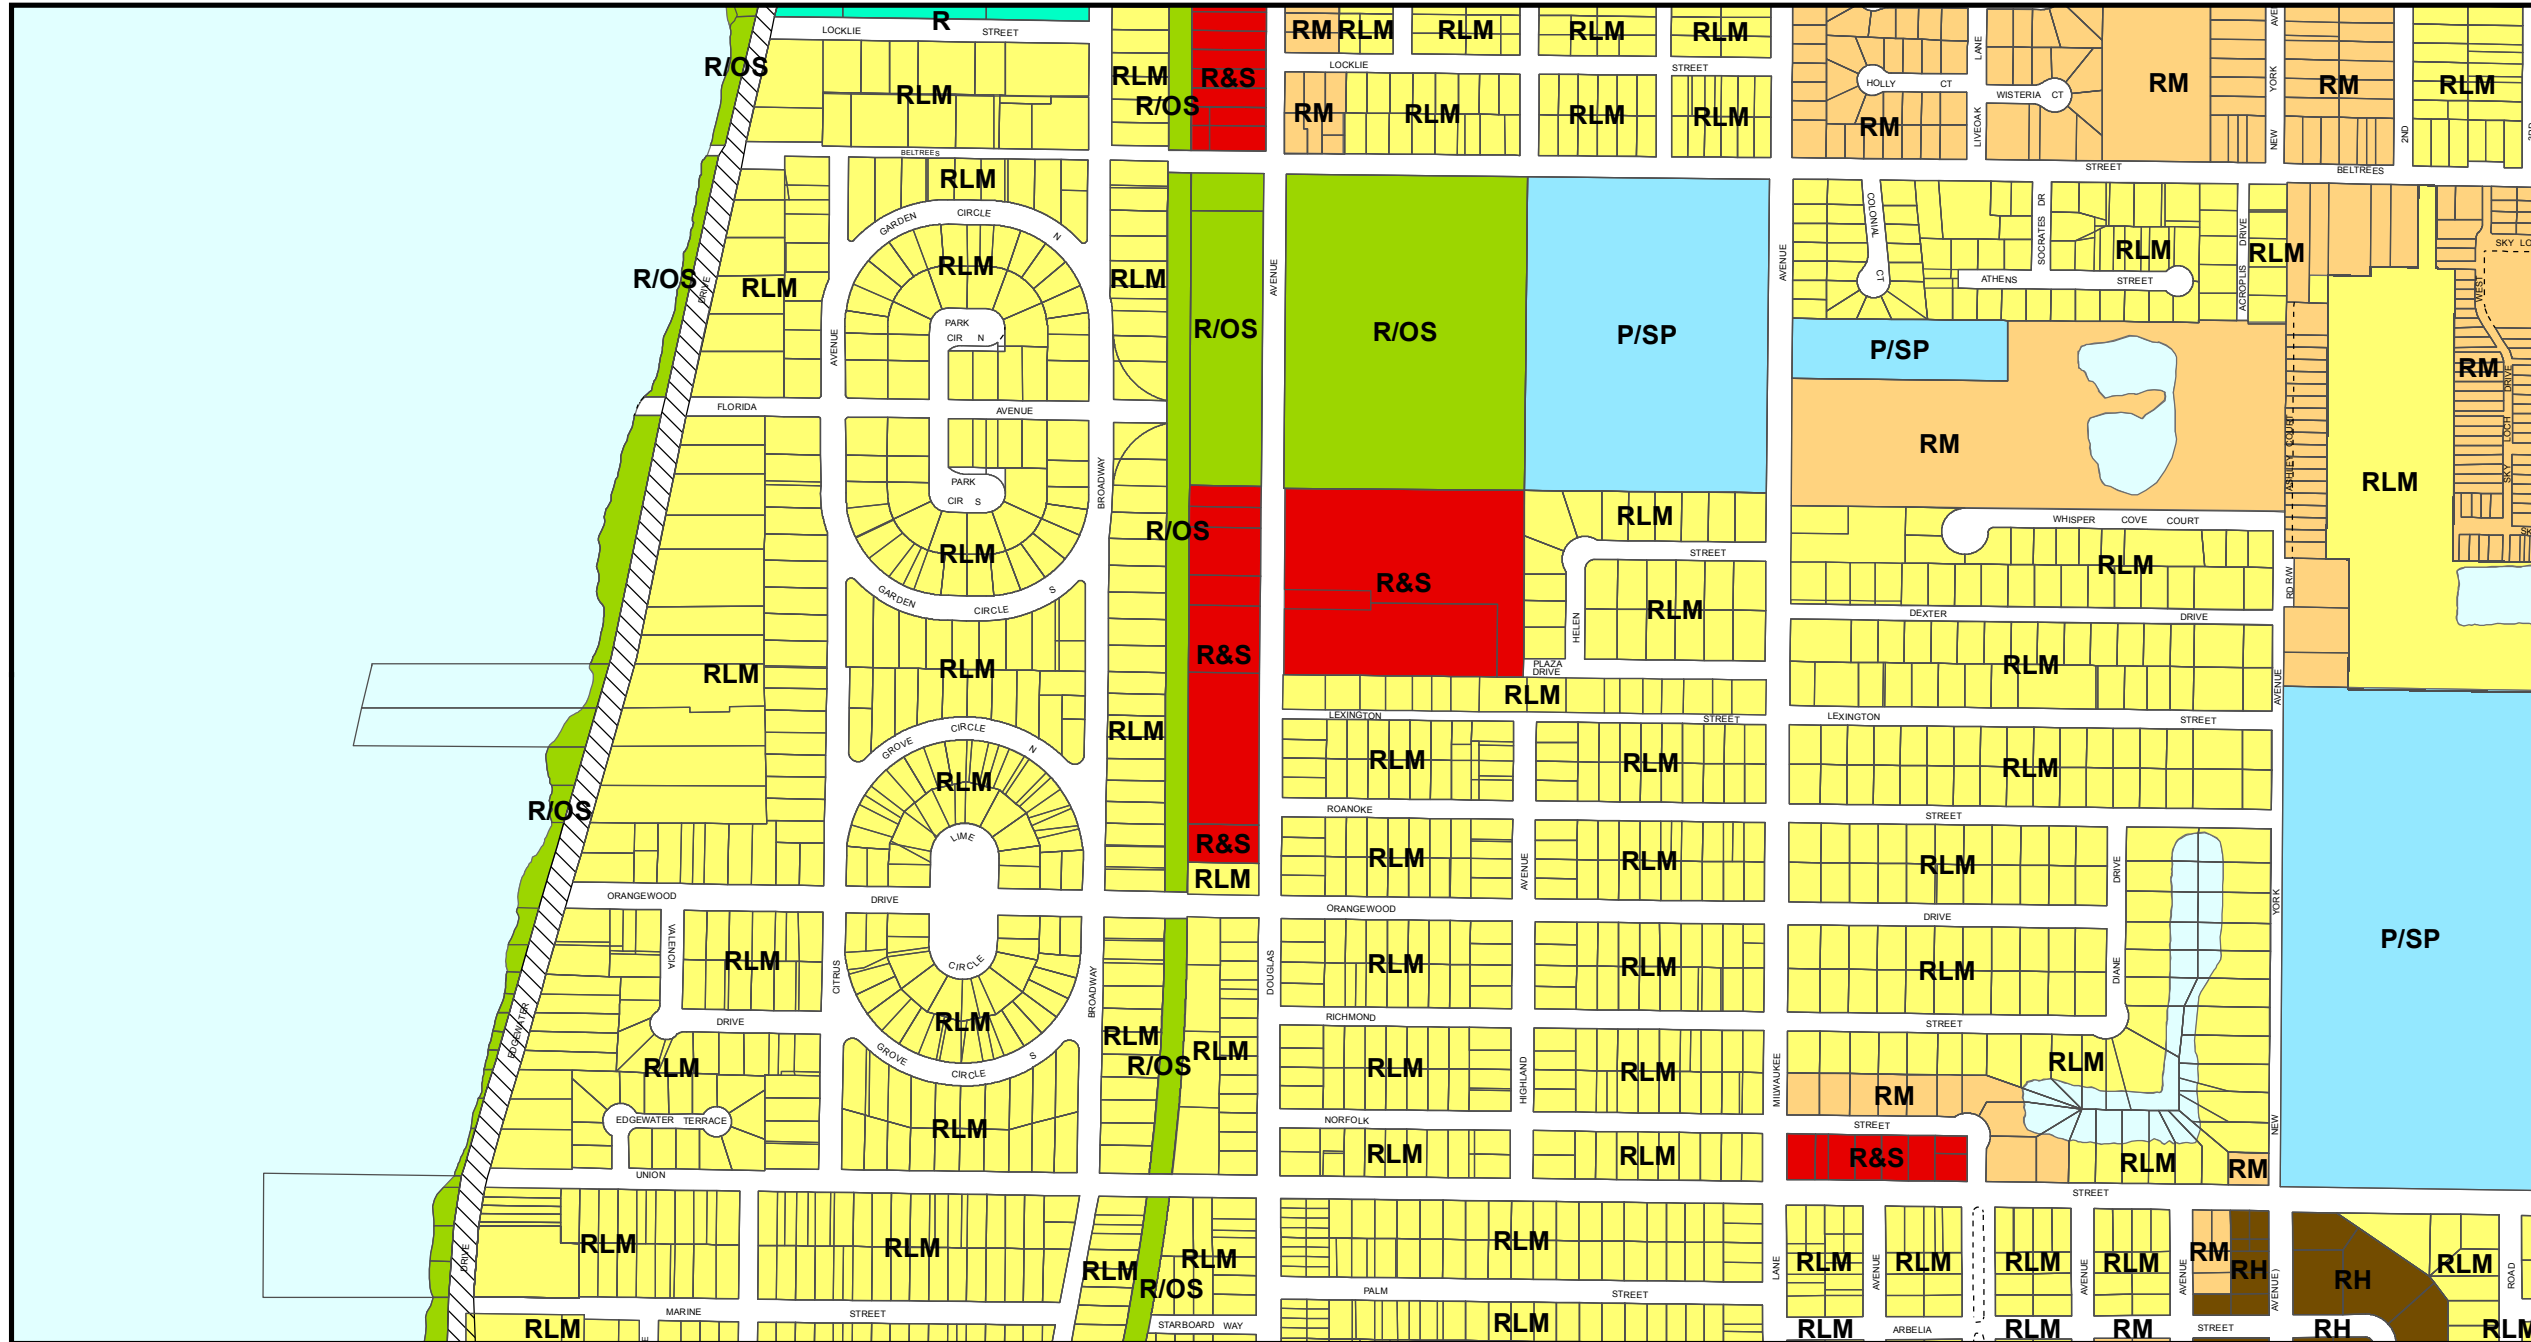

Countywide Plan Map

The Countywide Plan Map is prepared and maintained by Forward Pinellas (the Pinellas Planning Council) in accord with The Countywide Plan and any interpretation of the PlanMap shall be in accord with said Plan. All rights to this map and the information on which it is based are reserved by the Pinellas Planning Council.

Map Print Date:
4/9/2018
S34-28-15
Map Number

Plan Map Categories		Legend		Other Identified Areas	
	Residential Very Low		Residential High		Preservation
	Residential Low Medium		Office		Activity Center
	Residential Medium		Resort		Multimodal Corridor
			Retail & Services		Target Employment Centers
			Employment		Scenic/Noncommercial Corridor
			Industrial		
			Public/Semi-Public		Submerged Land
			Recreation/Open Space		Right-of-Way