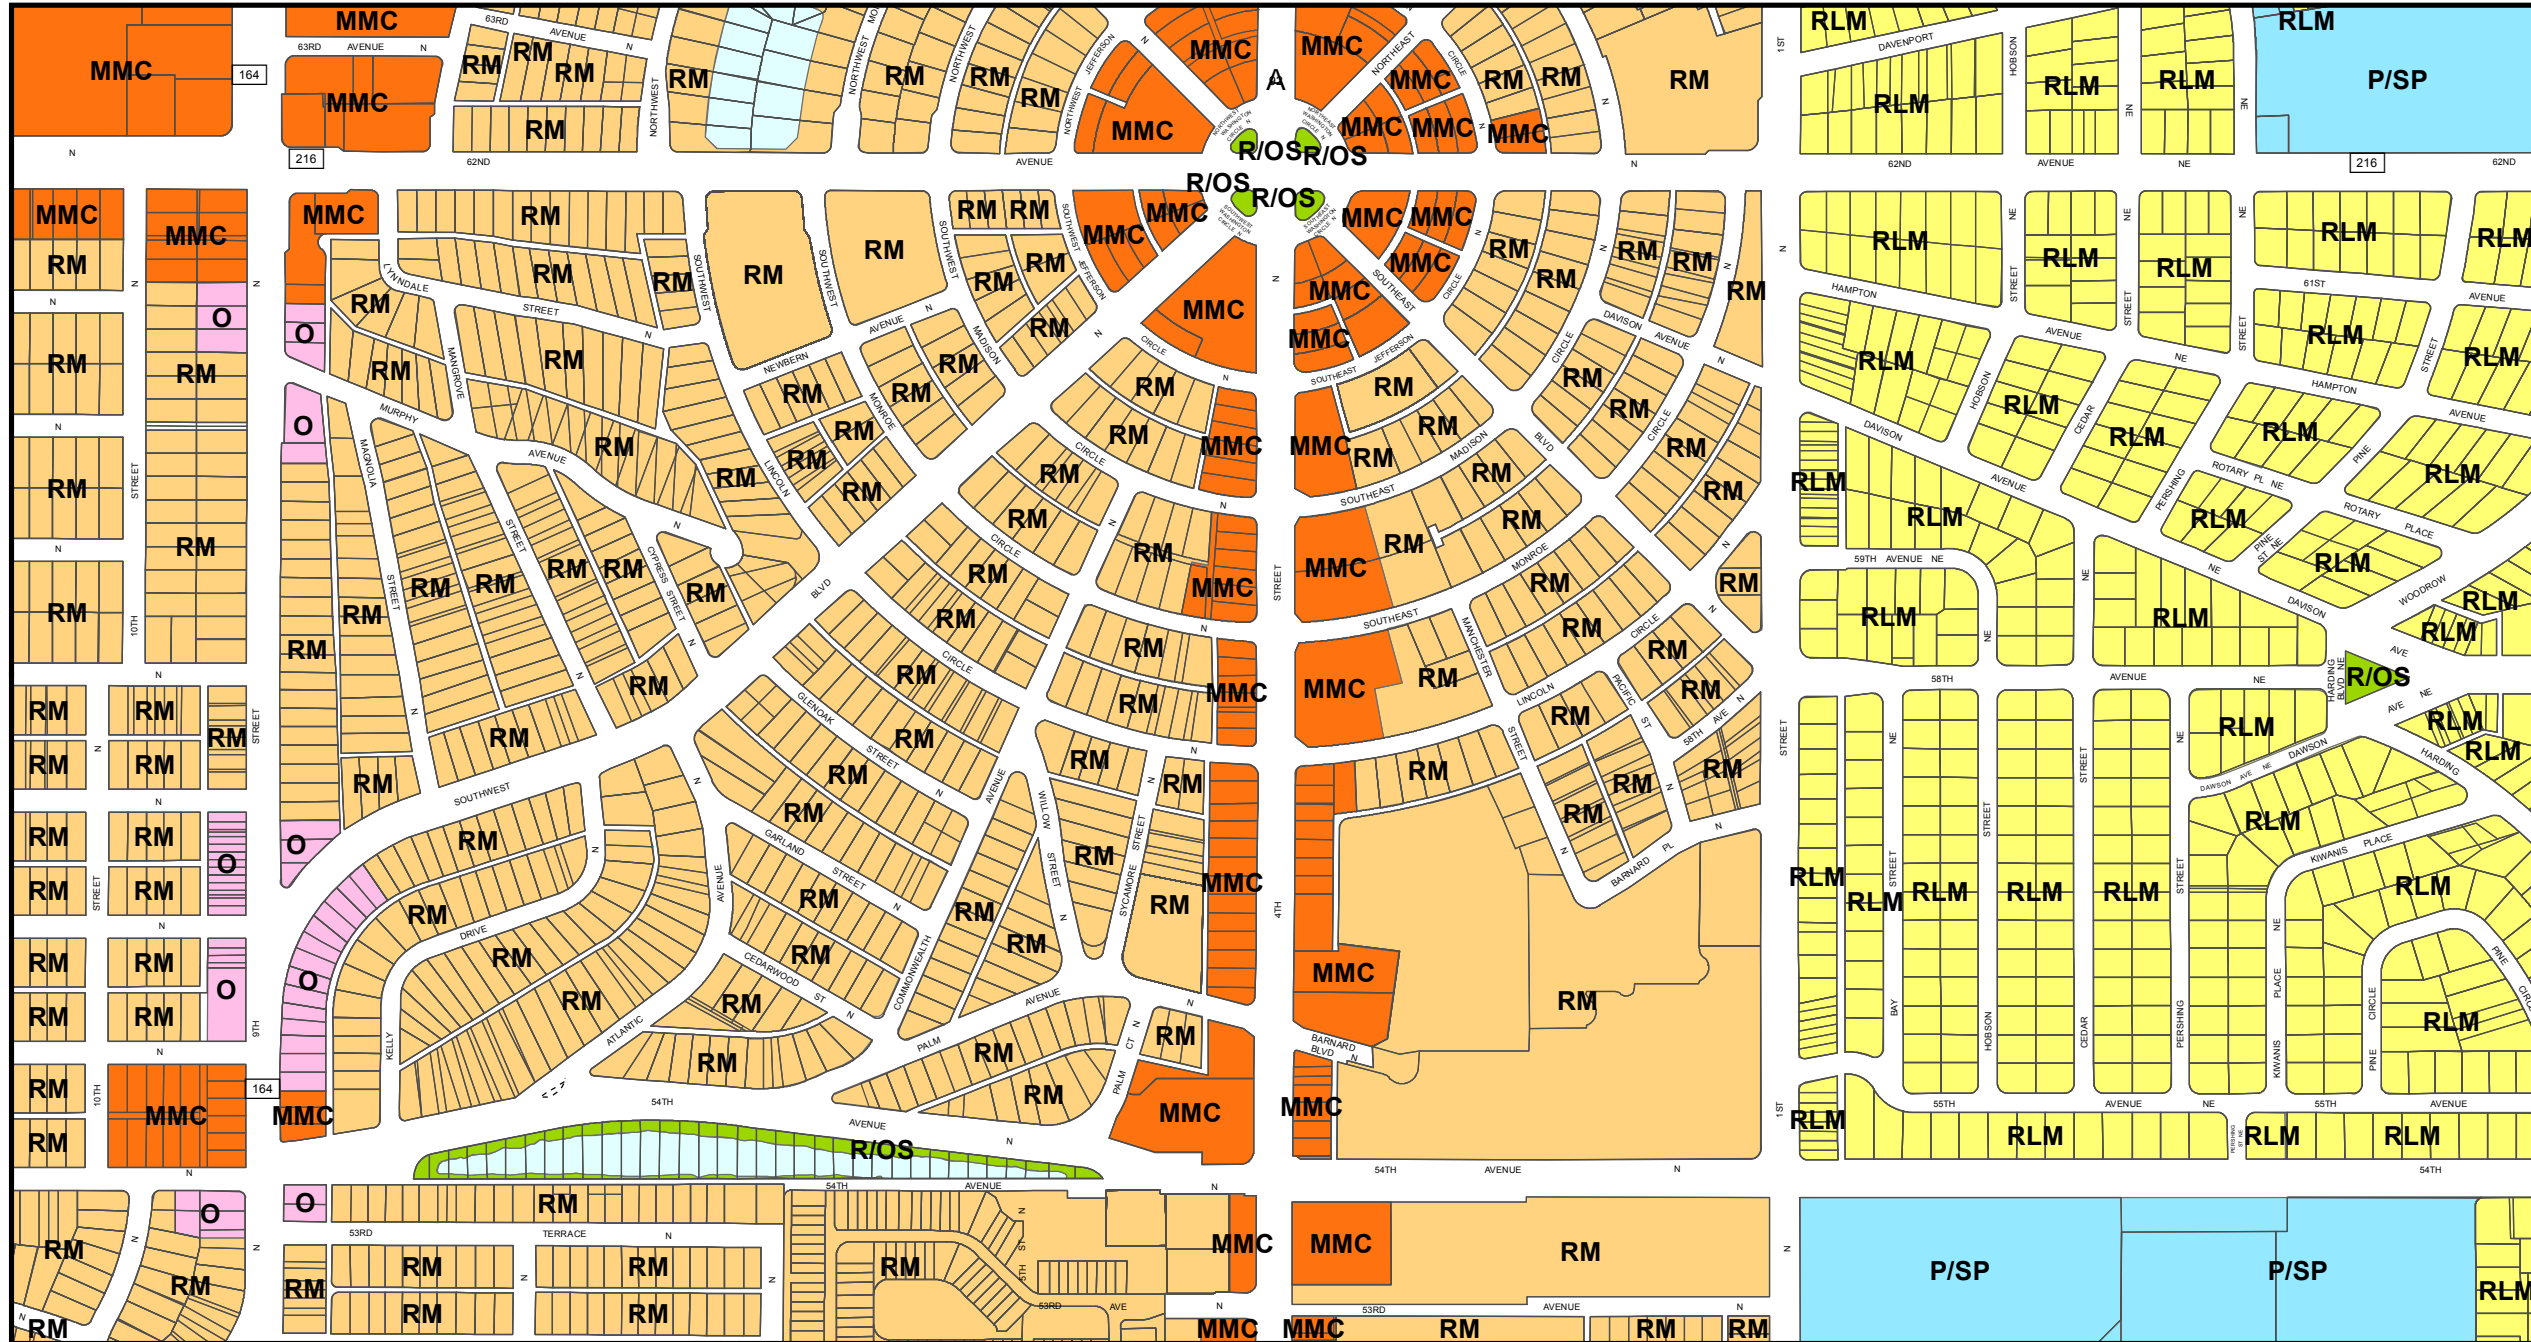

Countywide Plan Map

and

The Countywide Plan Map is prepared and maintained by Forward Pinellas (the Pinellas Planning Council) in accord with The Countywide Plan and any interpretation of the PlanMap shall be in accord with said Plan. All rights to this map and the information on which it is based are reserved by the Pinellas Planning Council.

Map Print Date:
4/9/2018
S31-30-17
Map Number

Plan Map Categories

- Residential Very Low
- Residential Low Medium
- Residential Medium

- Residential High
- Office
- Resort
- Retail & Services

Legend

- Employment
- Industrial
- Public/Semi-Public
- Recreation/Open Space

- Preservation
- Activity Center
- Multimodal Corridor
- Target Employment Centers
- Scenic/Noncommercial Corridor

Other Identified Areas

- Submerged Land
- Right-of-Way