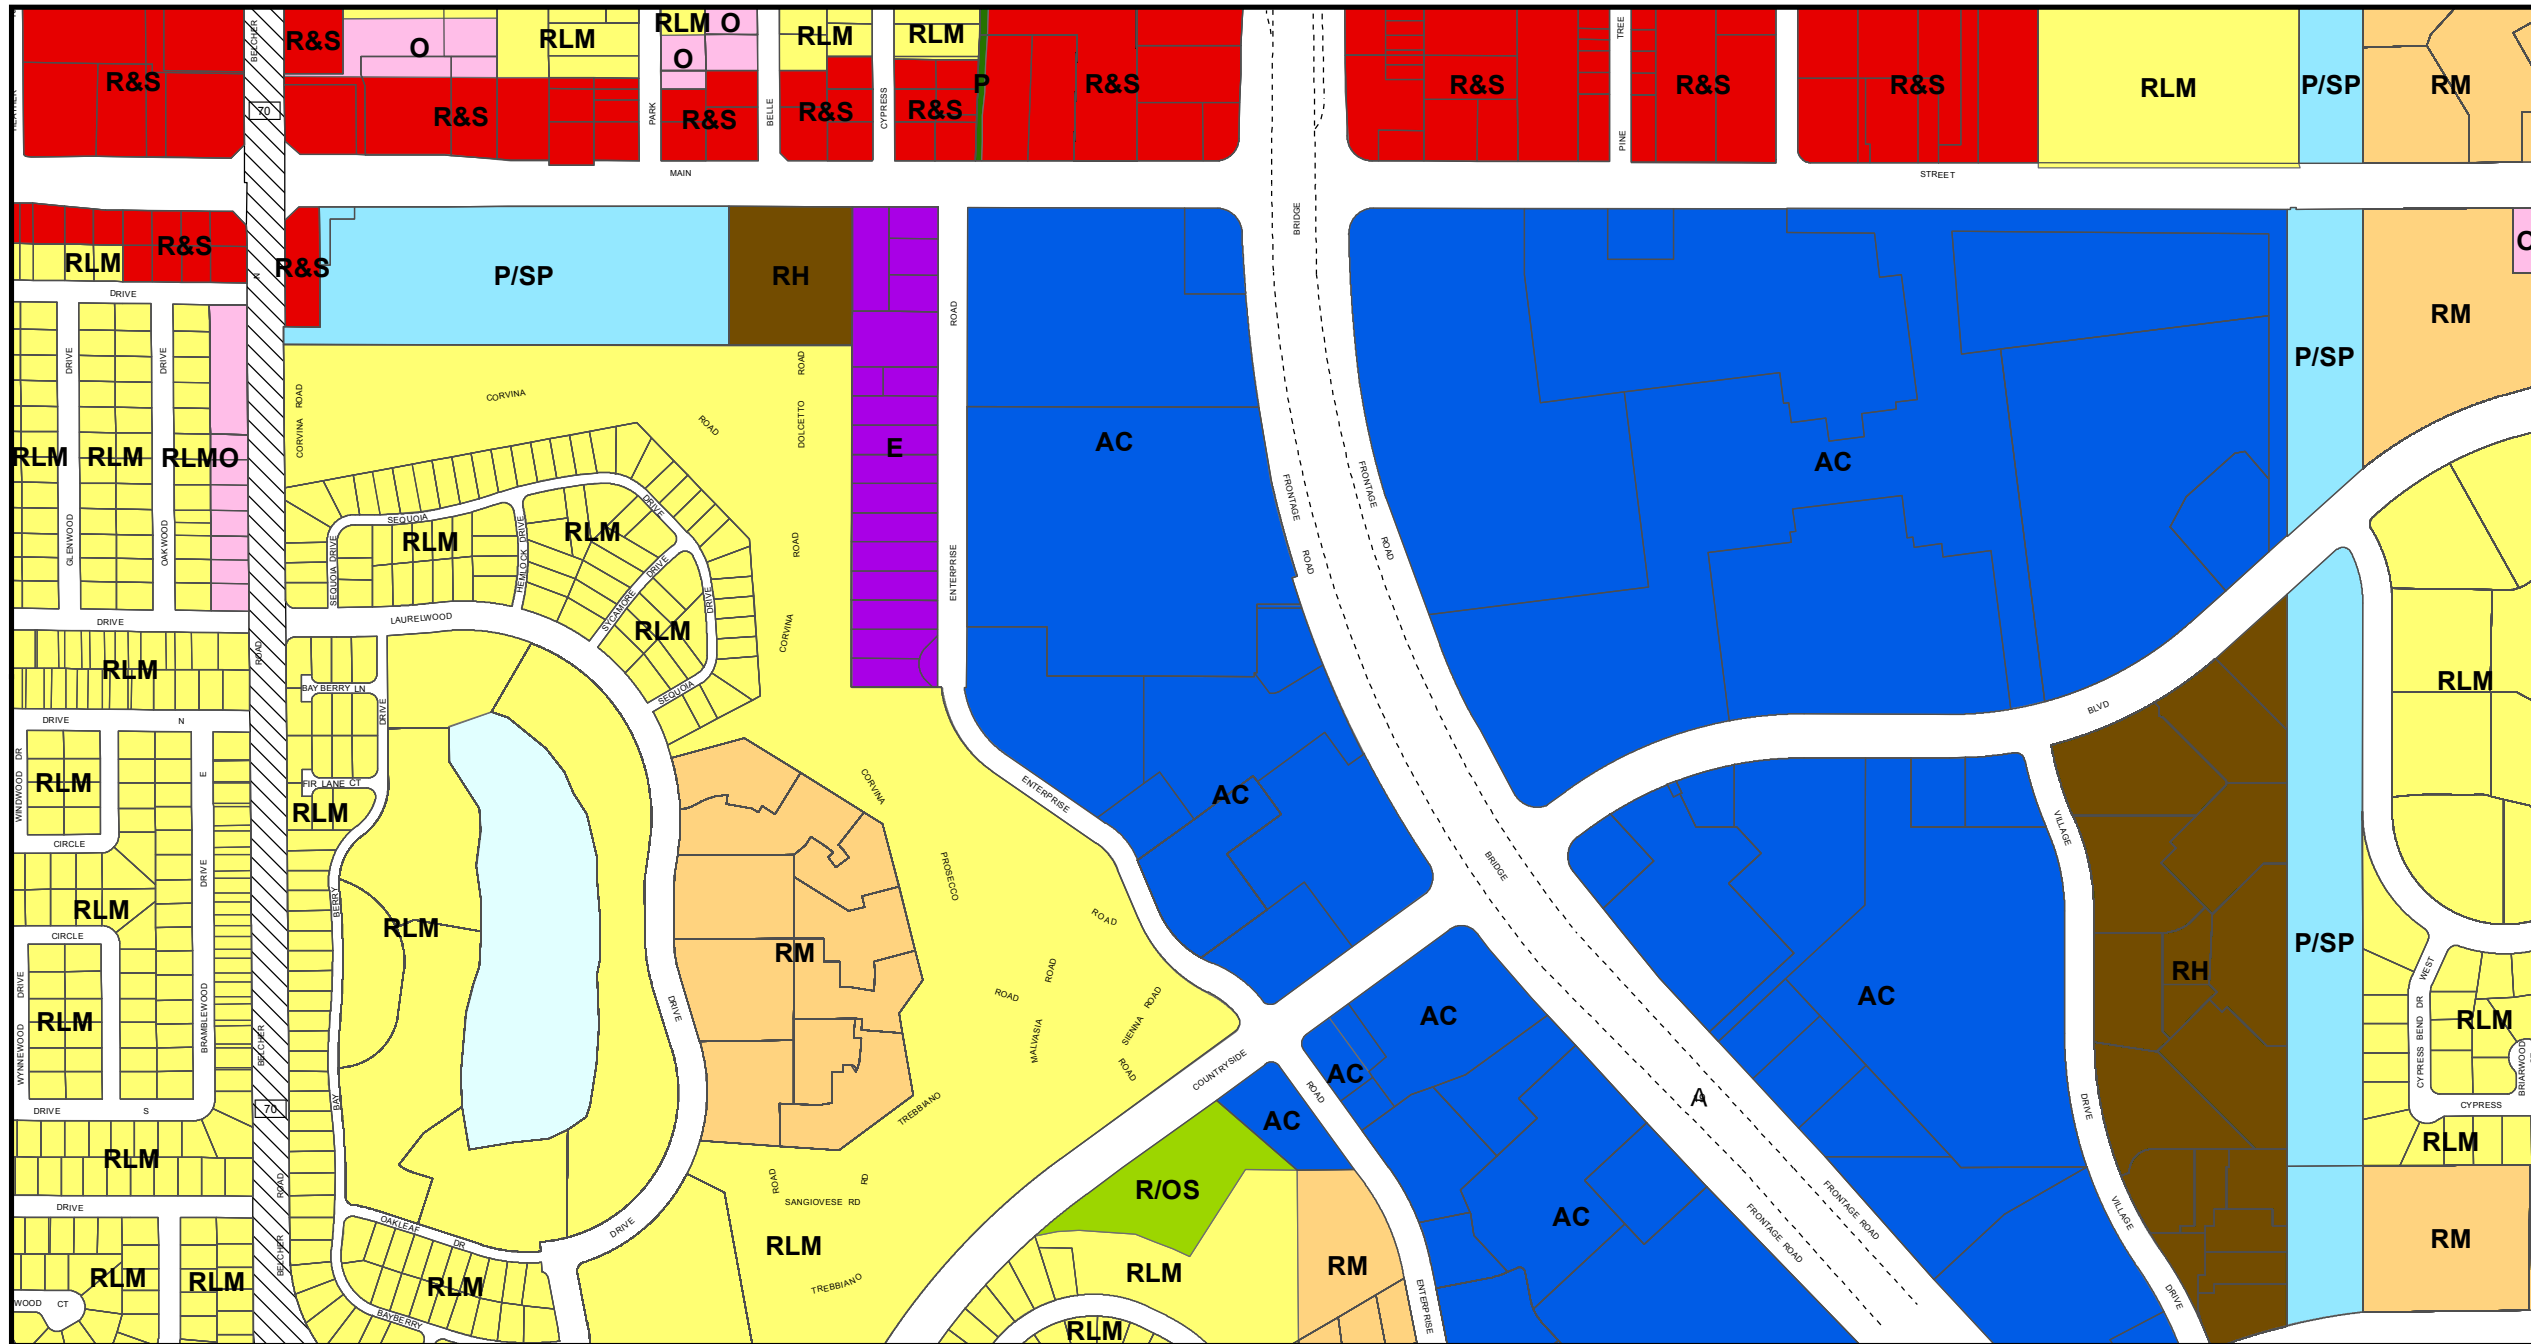

Countywide Plan Map

and

The Countywide Plan Map is prepared and maintained by Forward Pinellas (the Pinellas Planning Council) in accord with The Countywide Plan and any interpretation of the PlanMap shall be in accord with said Plan. All rights to this map and the information on which it is based are reserved by the Pinellas Planning Council.

Map Print Date:
4/9/2018
S30-28-16
Map Number

Plan Map Categories

- Residential Very Low
- Residential Low Medium
- Residential Medium

- Residential High
- Office
- Resort
- Retail & Services

Legend

- Employment
- Industrial
- Public/Semi-Public
- Recreation/Open Space

- Preservation
- Activity Center
- Multimodal Corridor
- Target Employment Centers
- Scenic/Noncommercial Corridor

Other Identified Areas

- Submerged Land
- Right-of-Way