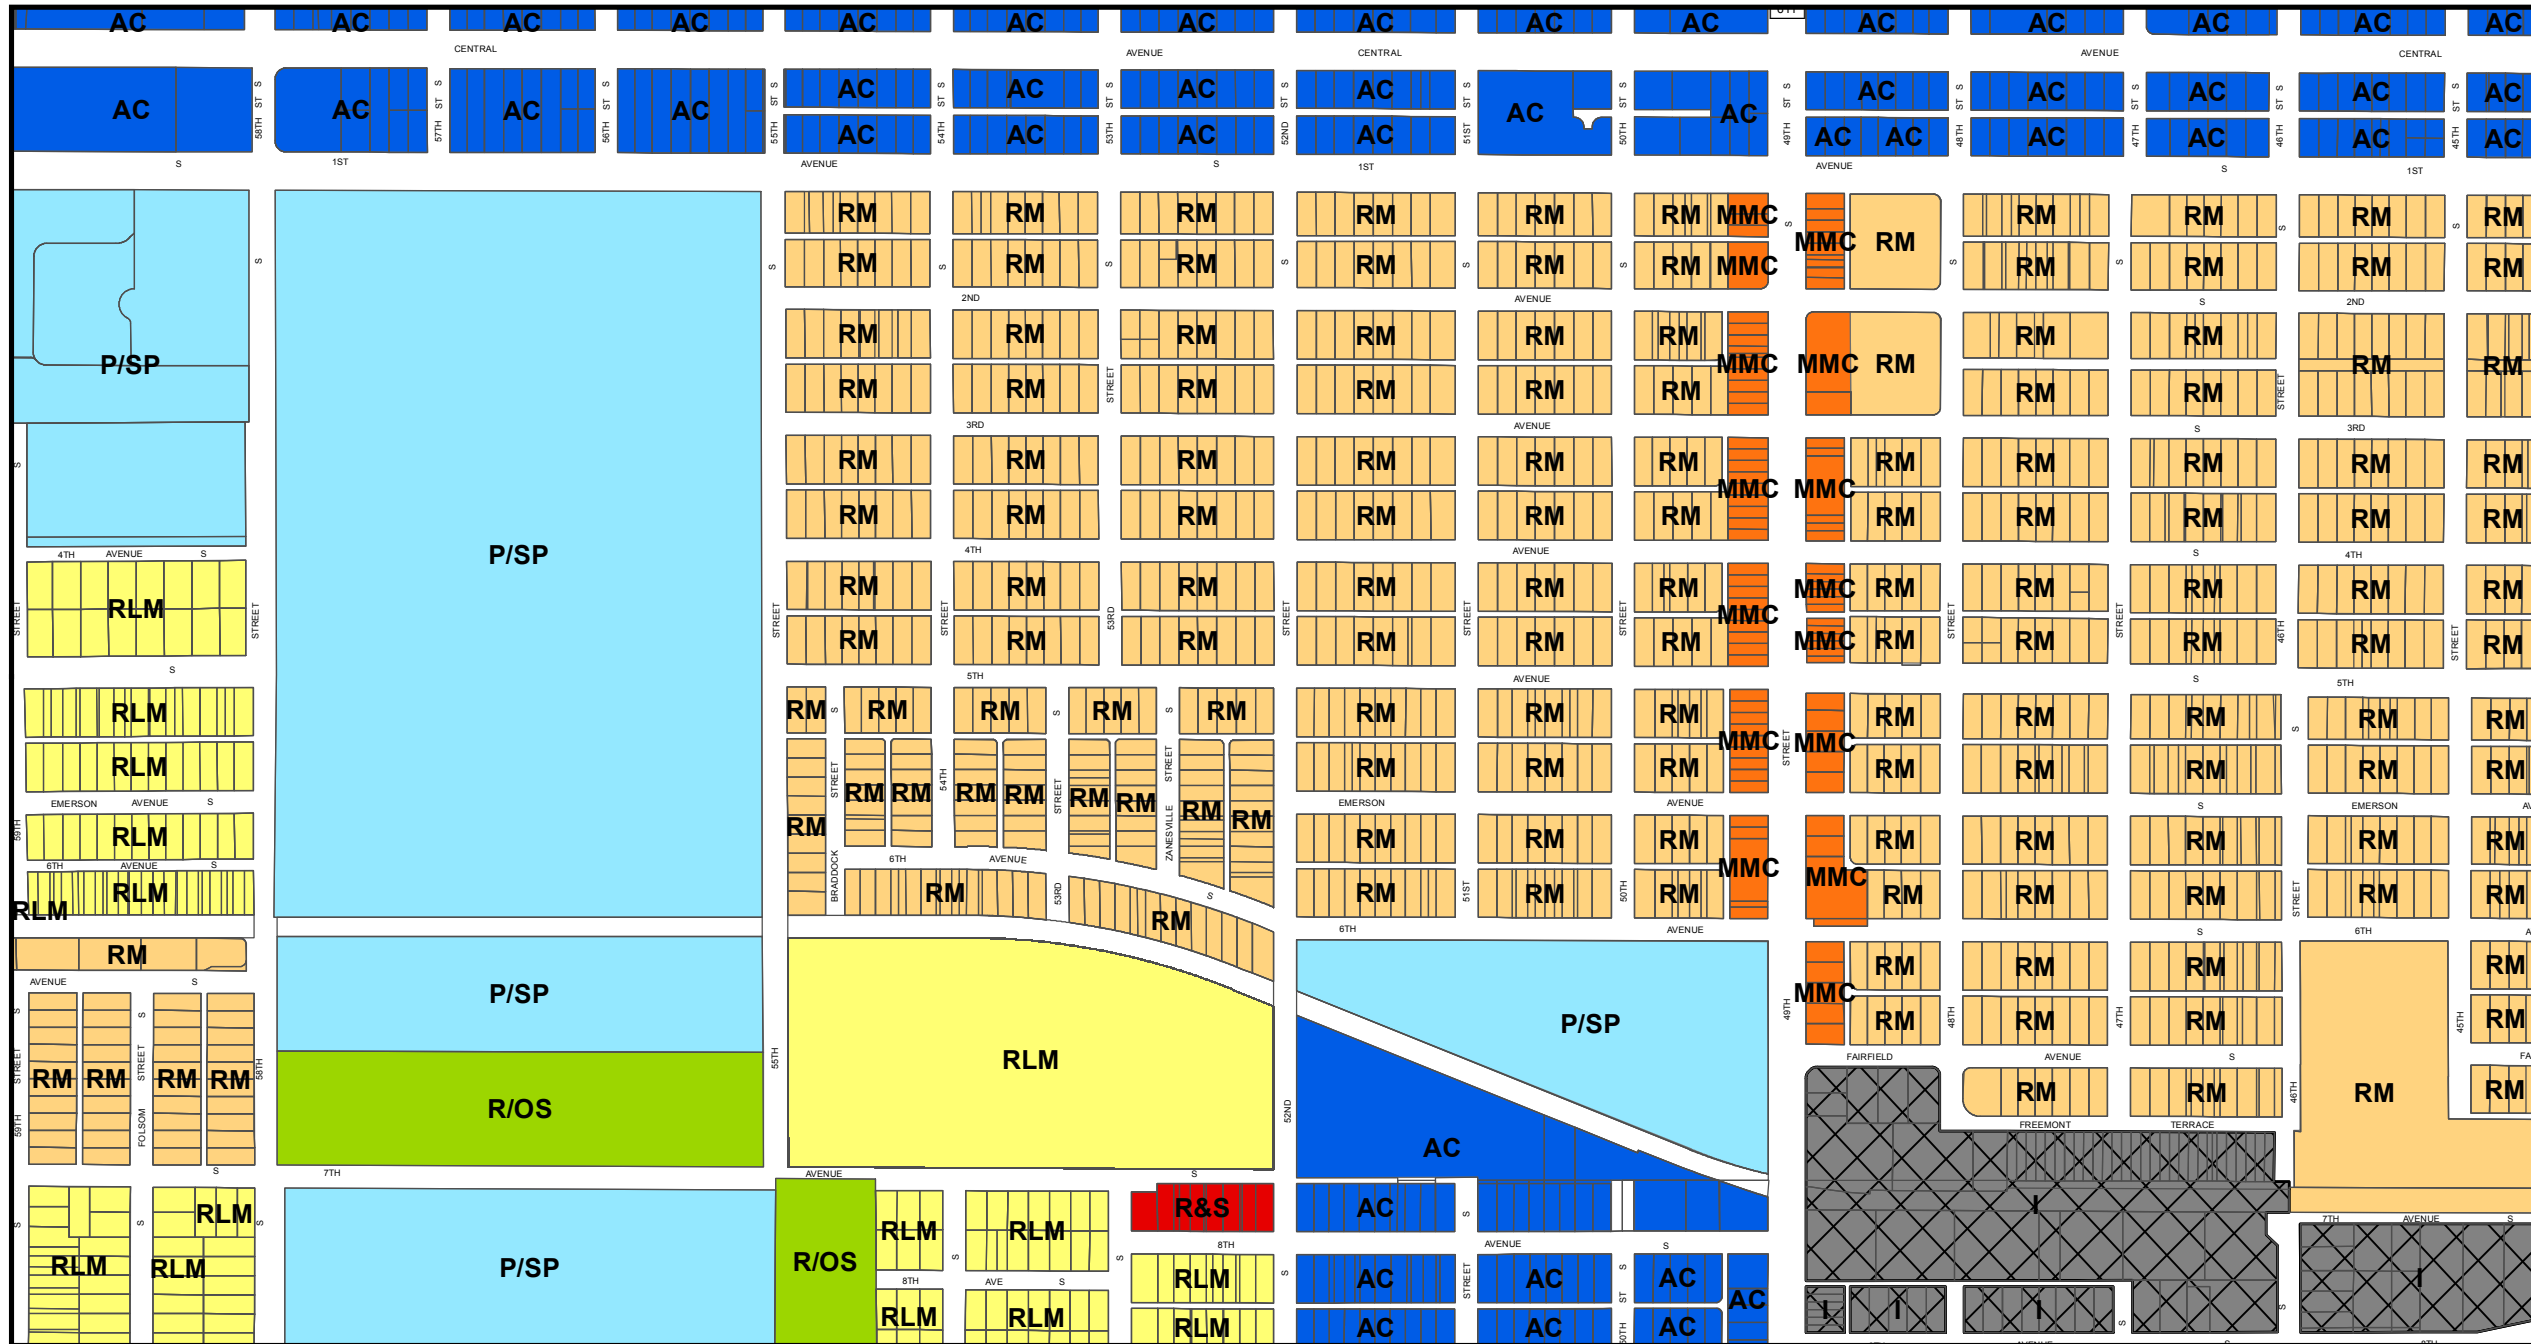

Countywide Plan Map

and

The Countywide Plan Map is prepared and maintained by Forward Pinellas (the Pinellas Planning Council) in accord with The Countywide Plan and any interpretation of the PlanMap shall be in accord with said Plan. All rights to this map and the information on which it is based are reserved by the Pinellas Planning Council.

Map Print Date:
4/9/2018
S21-31-16
Map Number

Plan Map Categories

- Residential Very Low
- Residential Low Medium
- Residential Medium

- Residential High
- Office
- Resort
- Retail & Services

Legend

- Employment
- Industrial
- Public/Semi-Public
- Recreation/Open Space

- Preservation
- Activity Center
- Multimodal Corridor
- Target Employment Centers
- Scenic/Noncommercial Corridor

Other Identified Areas

- Submerged Land
- Right-of-Way