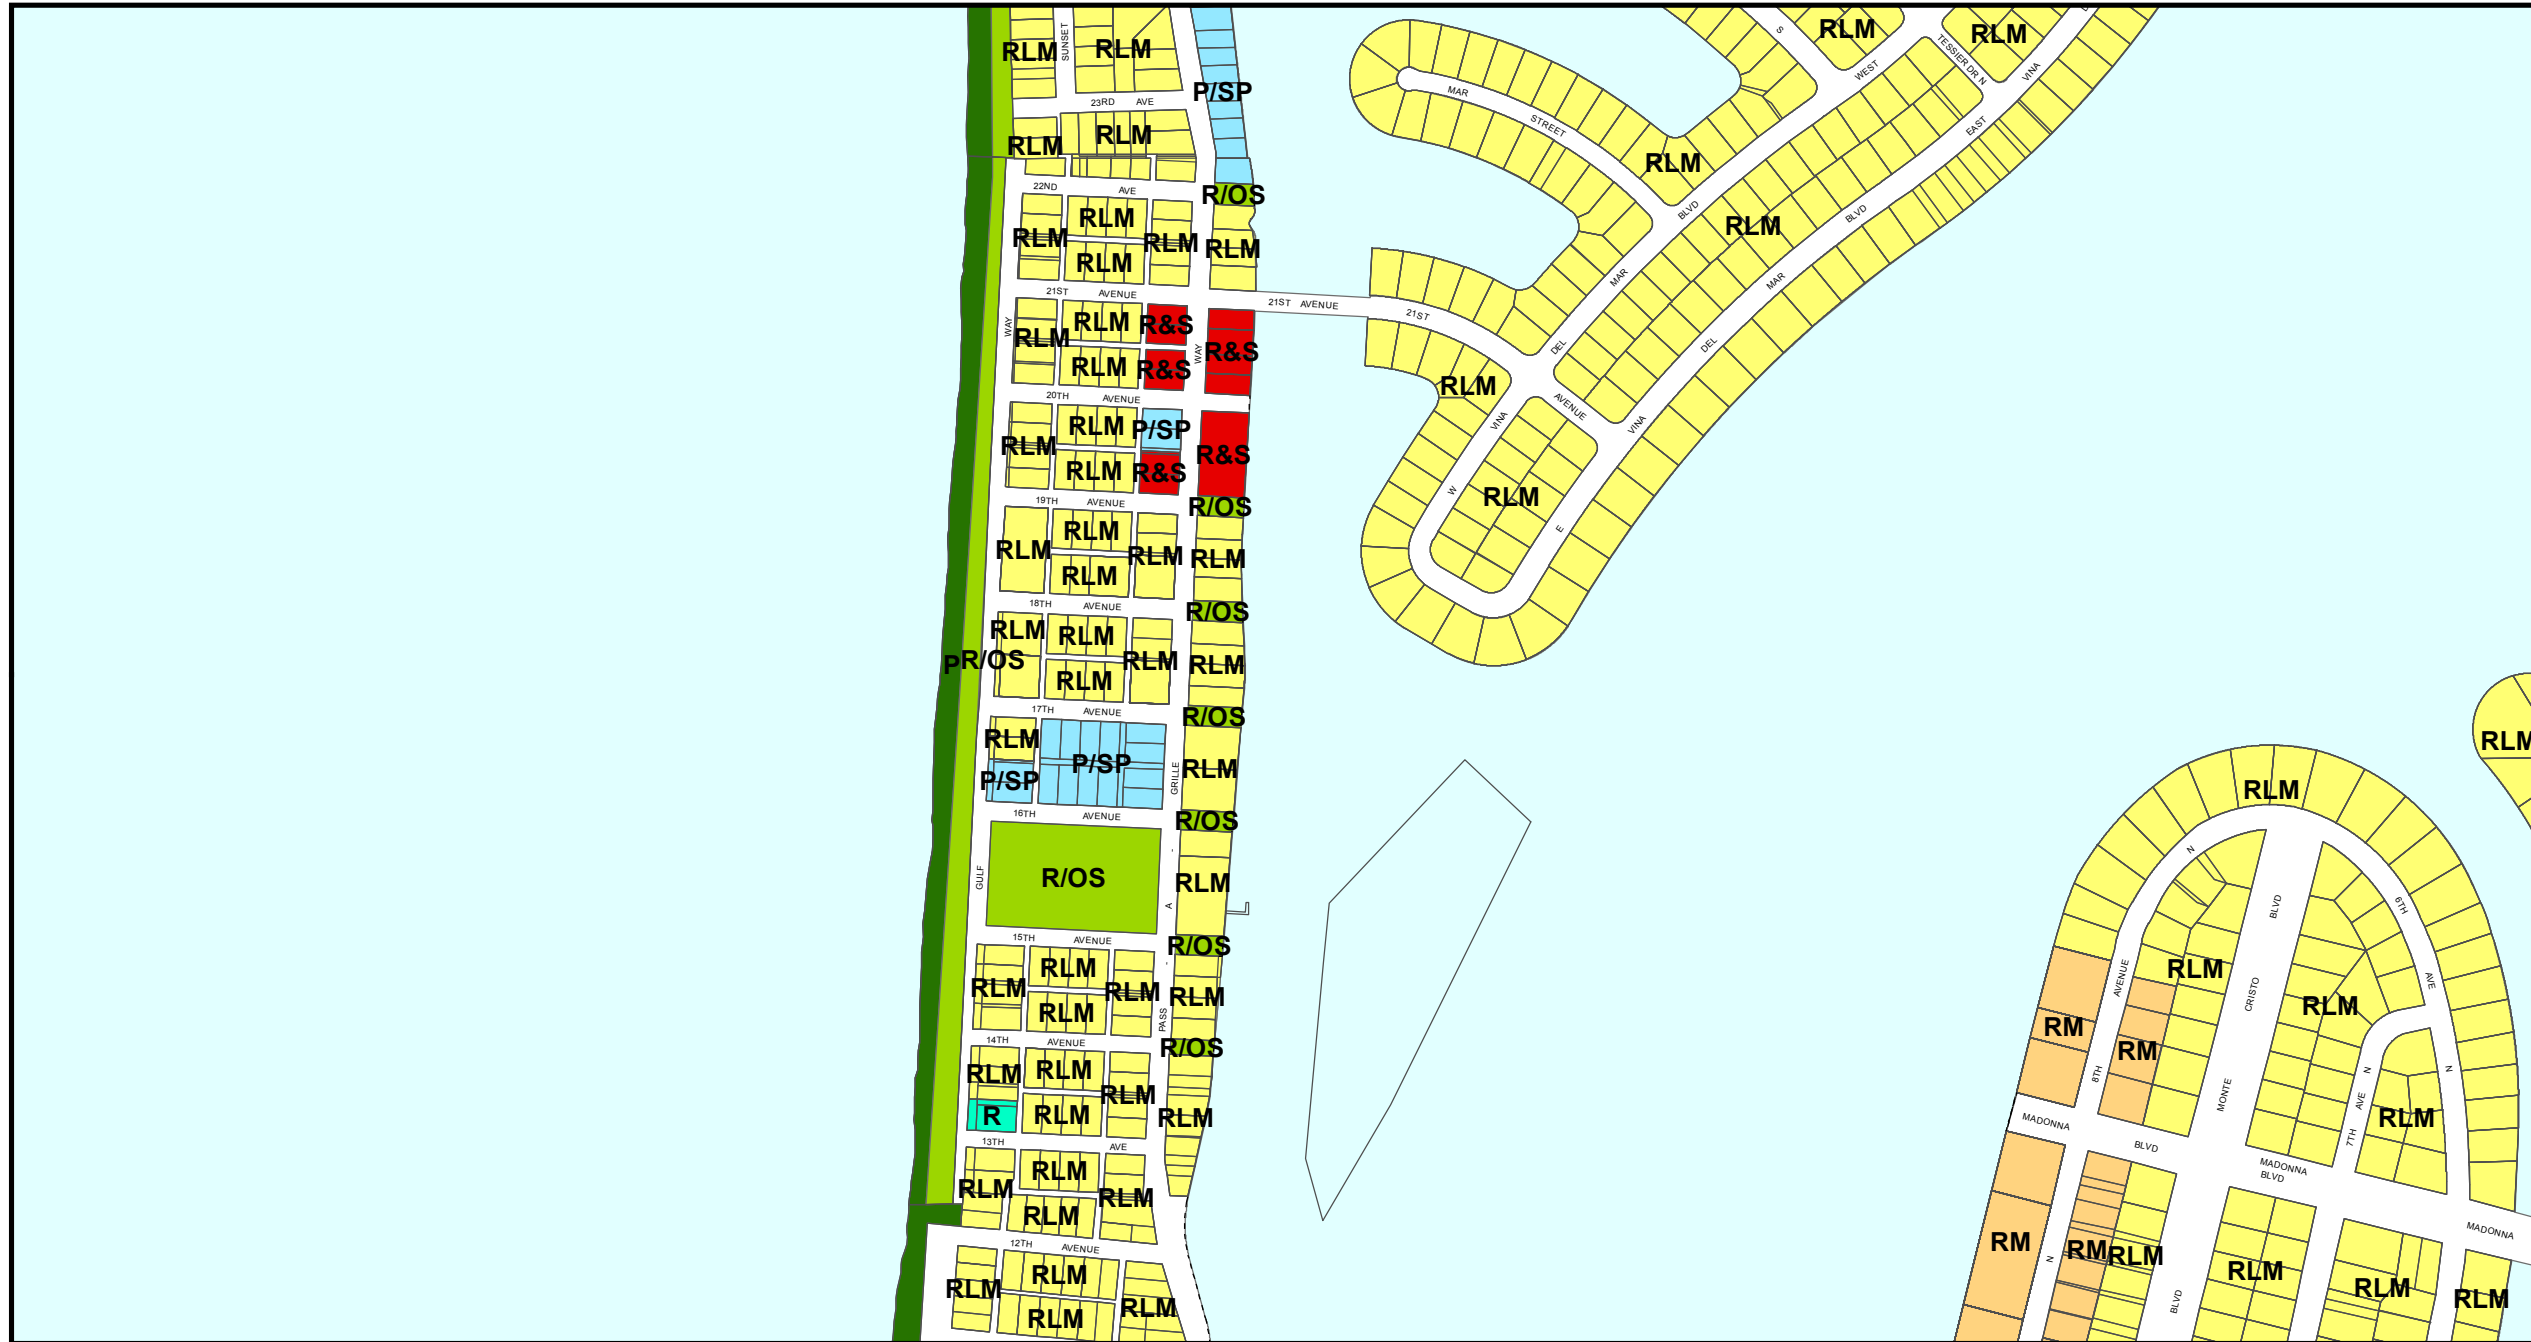

Countywide Plan Map

and

The Countywide Plan Map is prepared and maintained by Forward Pinellas (the Pinellas Planning Council) in accord with The Countywide Plan and any interpretation of the PlanMap shall be in accord with said Plan. All rights to this map and the information on which it is based are reserved by the Pinellas Planning Council.

Map Print Date:
4/9/2018
S18-32-16
Map Number

Legend

Plan Map Categories

-  Residential Very Low
-  Residential Low Medium
-  Residential Medium

-  Residential High
-  Office
-  Resort
-  Retail & Services

-  Submerged Land
-  Right-of-Way