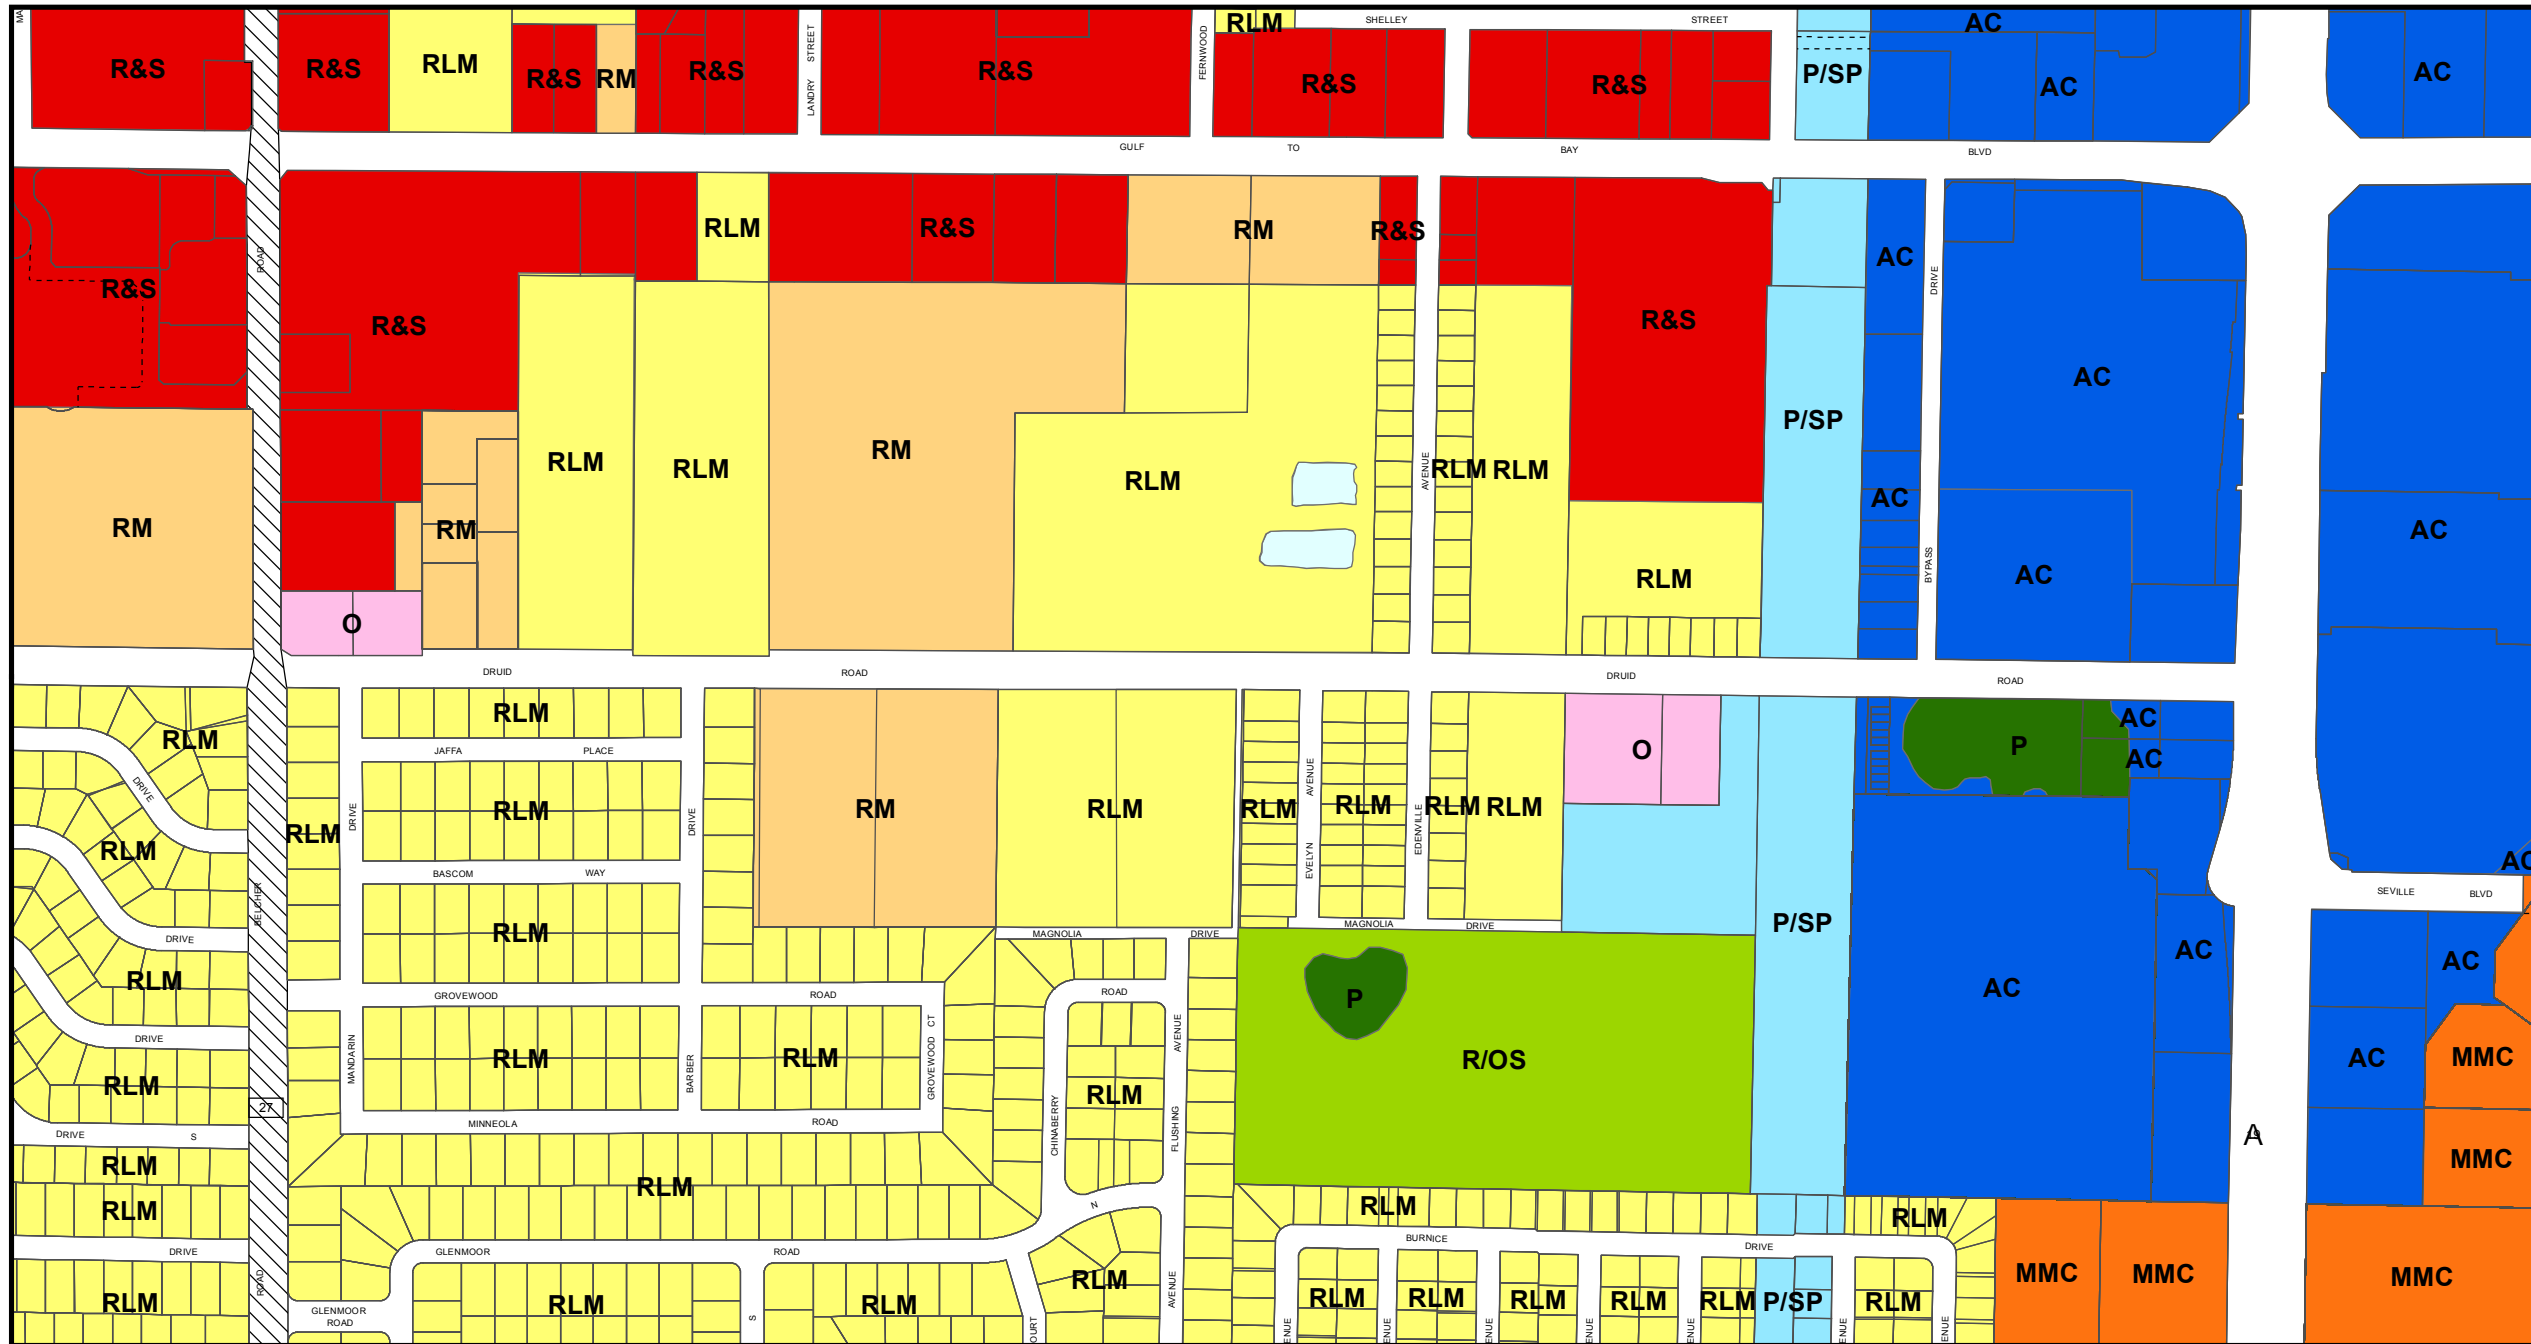

Countywide Plan Map

and

The Countywide Plan Map is prepared and maintained by Forward Pinellas (the Pinellas Planning Council) in accord with The Countywide Plan and any interpretation of the PlanMap shall be in accord with said Plan. All rights to this map and the information on which it is based are reserved by the Pinellas Planning Council.

Map Print Date:
4/9/2018
S18-29-16
Map Number

Legend

Plan Map Categories

- Residential Very Low
- Residential Low Medium
- Residential Medium
- Residential High
- Office
- Resort
- Retail & Services

- Employment
- Industrial
- Public/Semi-Public
- Recreation/Open Space

- Preservation
- Activity Center
- Multimodal Corridor
- Target Employment Centers
- Scenic/Noncommercial Corridor

Other Identified Areas

- Submerged Land
- Right-of-Way