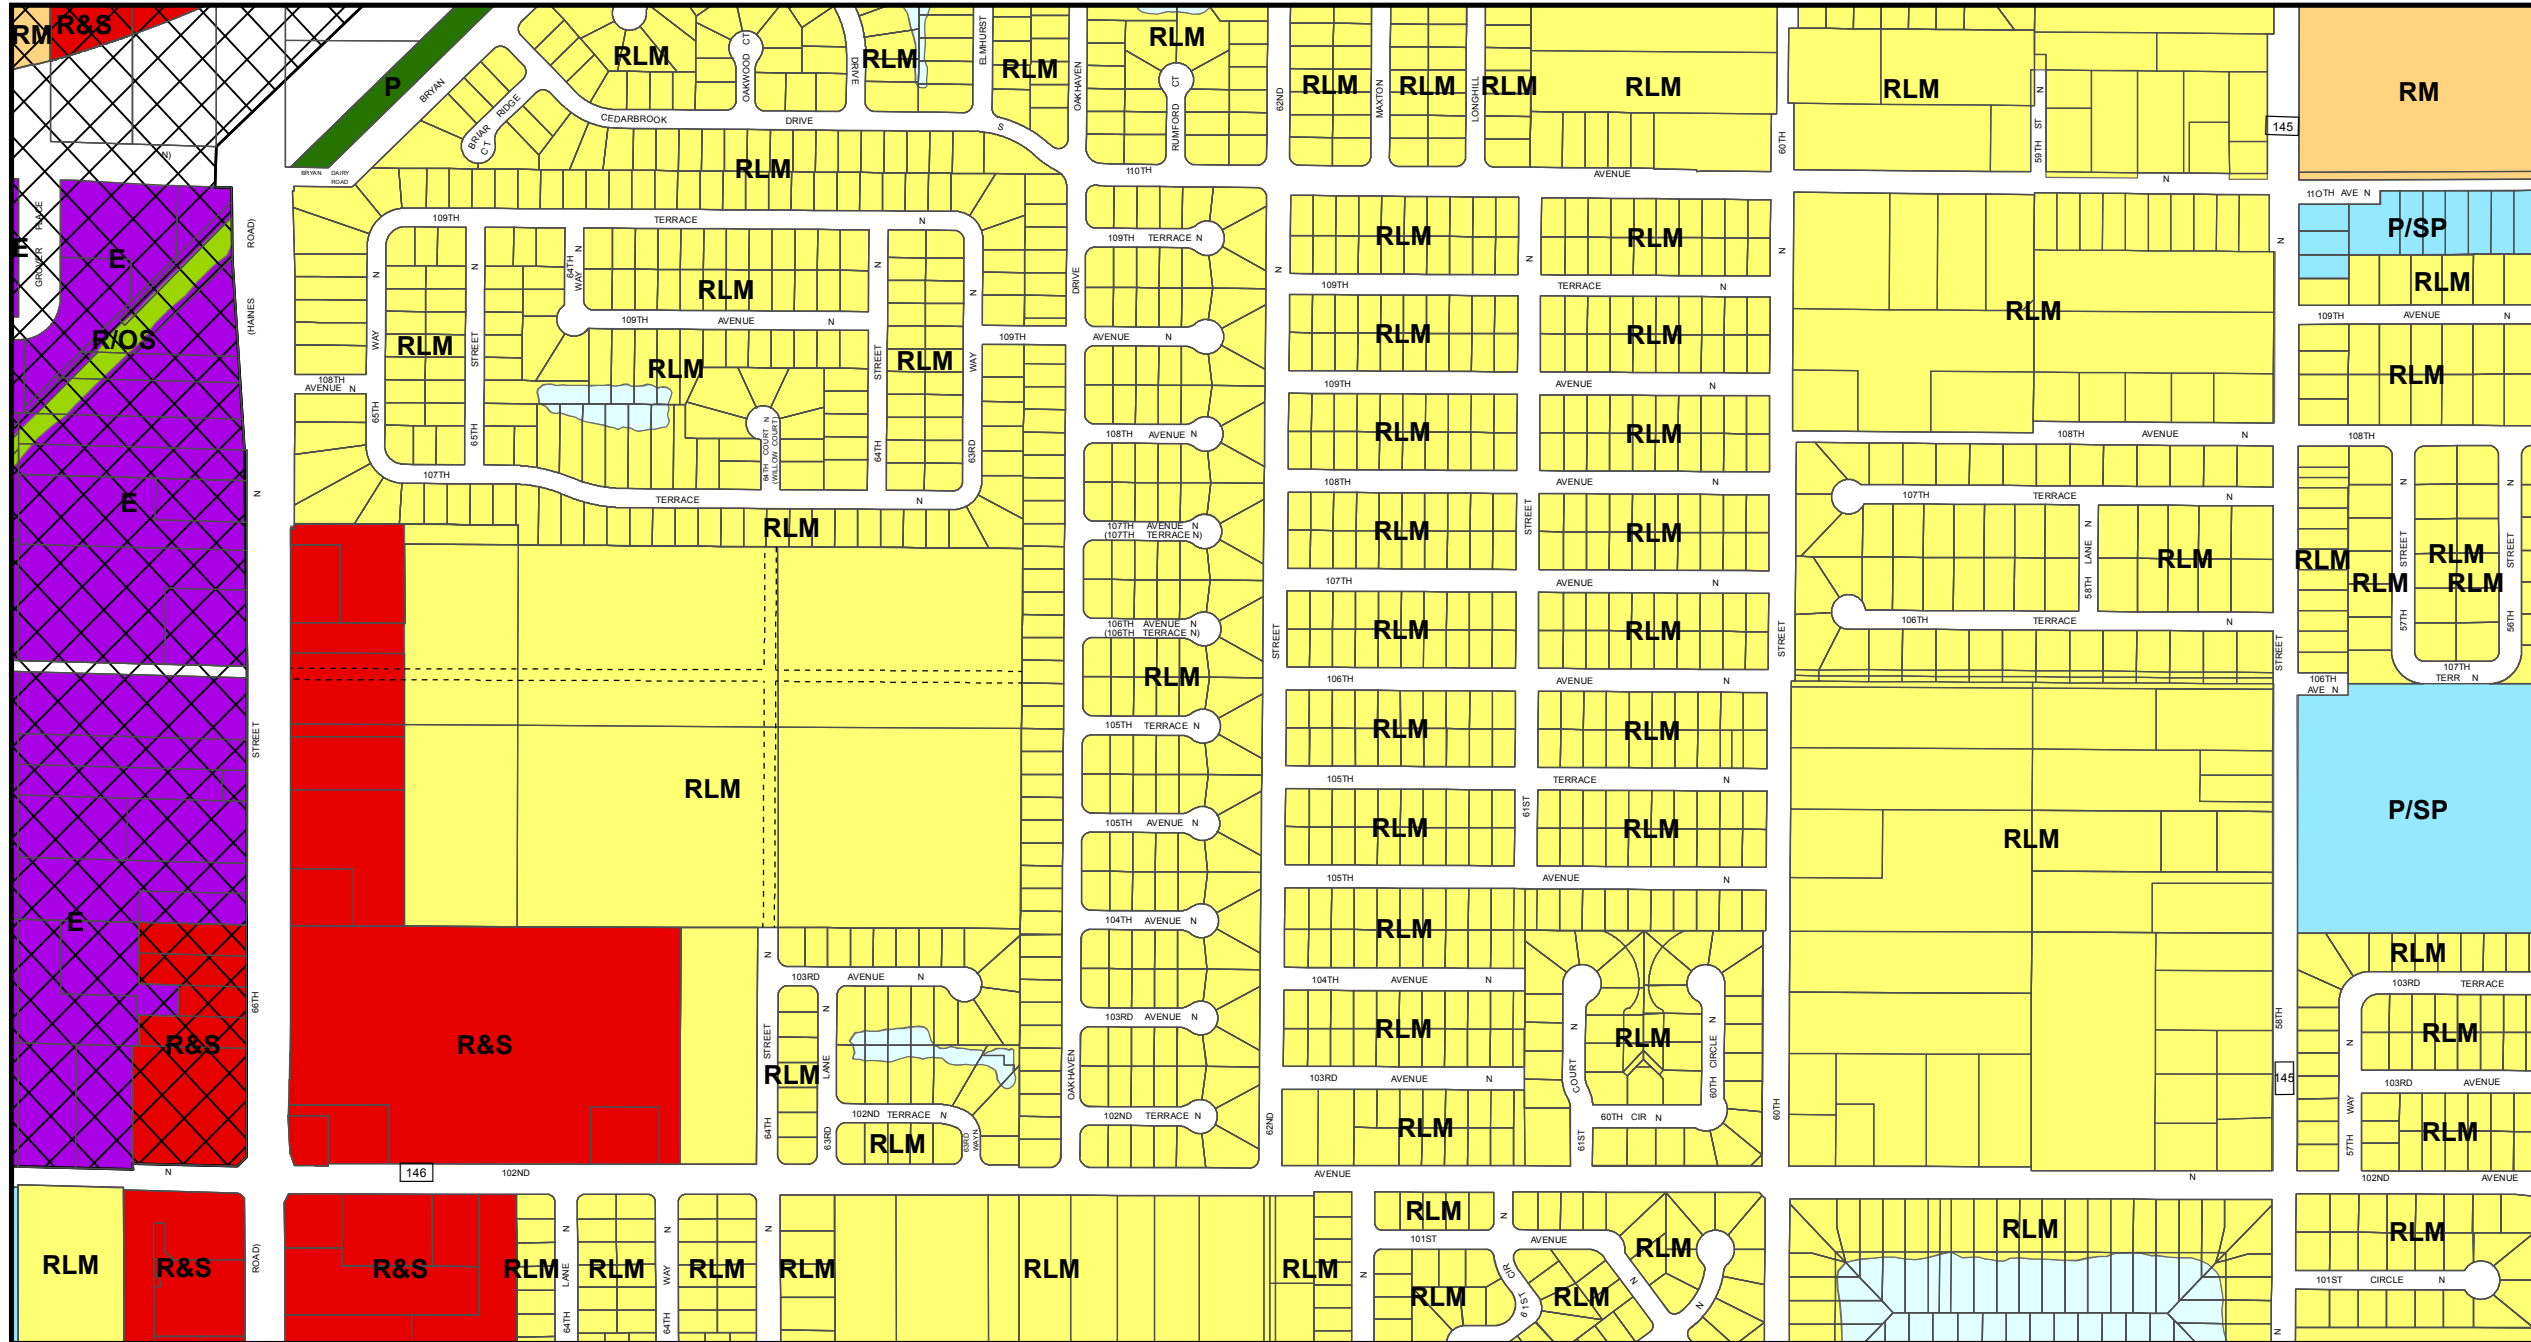

Countywide Plan Map

and

The Countywide Plan Map is prepared and maintained by Forward Pinellas (the Pinellas Planning Council) in accord with The Countywide Plan and any interpretation of the PlanMap shall be in accord with said Plan. All rights to this map and the information on which it is based are reserved by the Pinellas Planning Council.

Map Print Date:
4/9/2018
S17-30-16
Map Number

Plan Map Categories

- Residential Very Low
- Residential Low Medium
- Residential Medium

- Residential High
- Office
- Resort
- Retail & Services

- Employment
- Industrial
- Public/Semi-Public
- Recreation/Open Space

- Preservation
- Activity Center
- Multimodal Corridor
- Target Employment Centers
- Scenic/Noncommercial Corridor

Other Identified Areas

- Submerged Land
- Right-of-Way