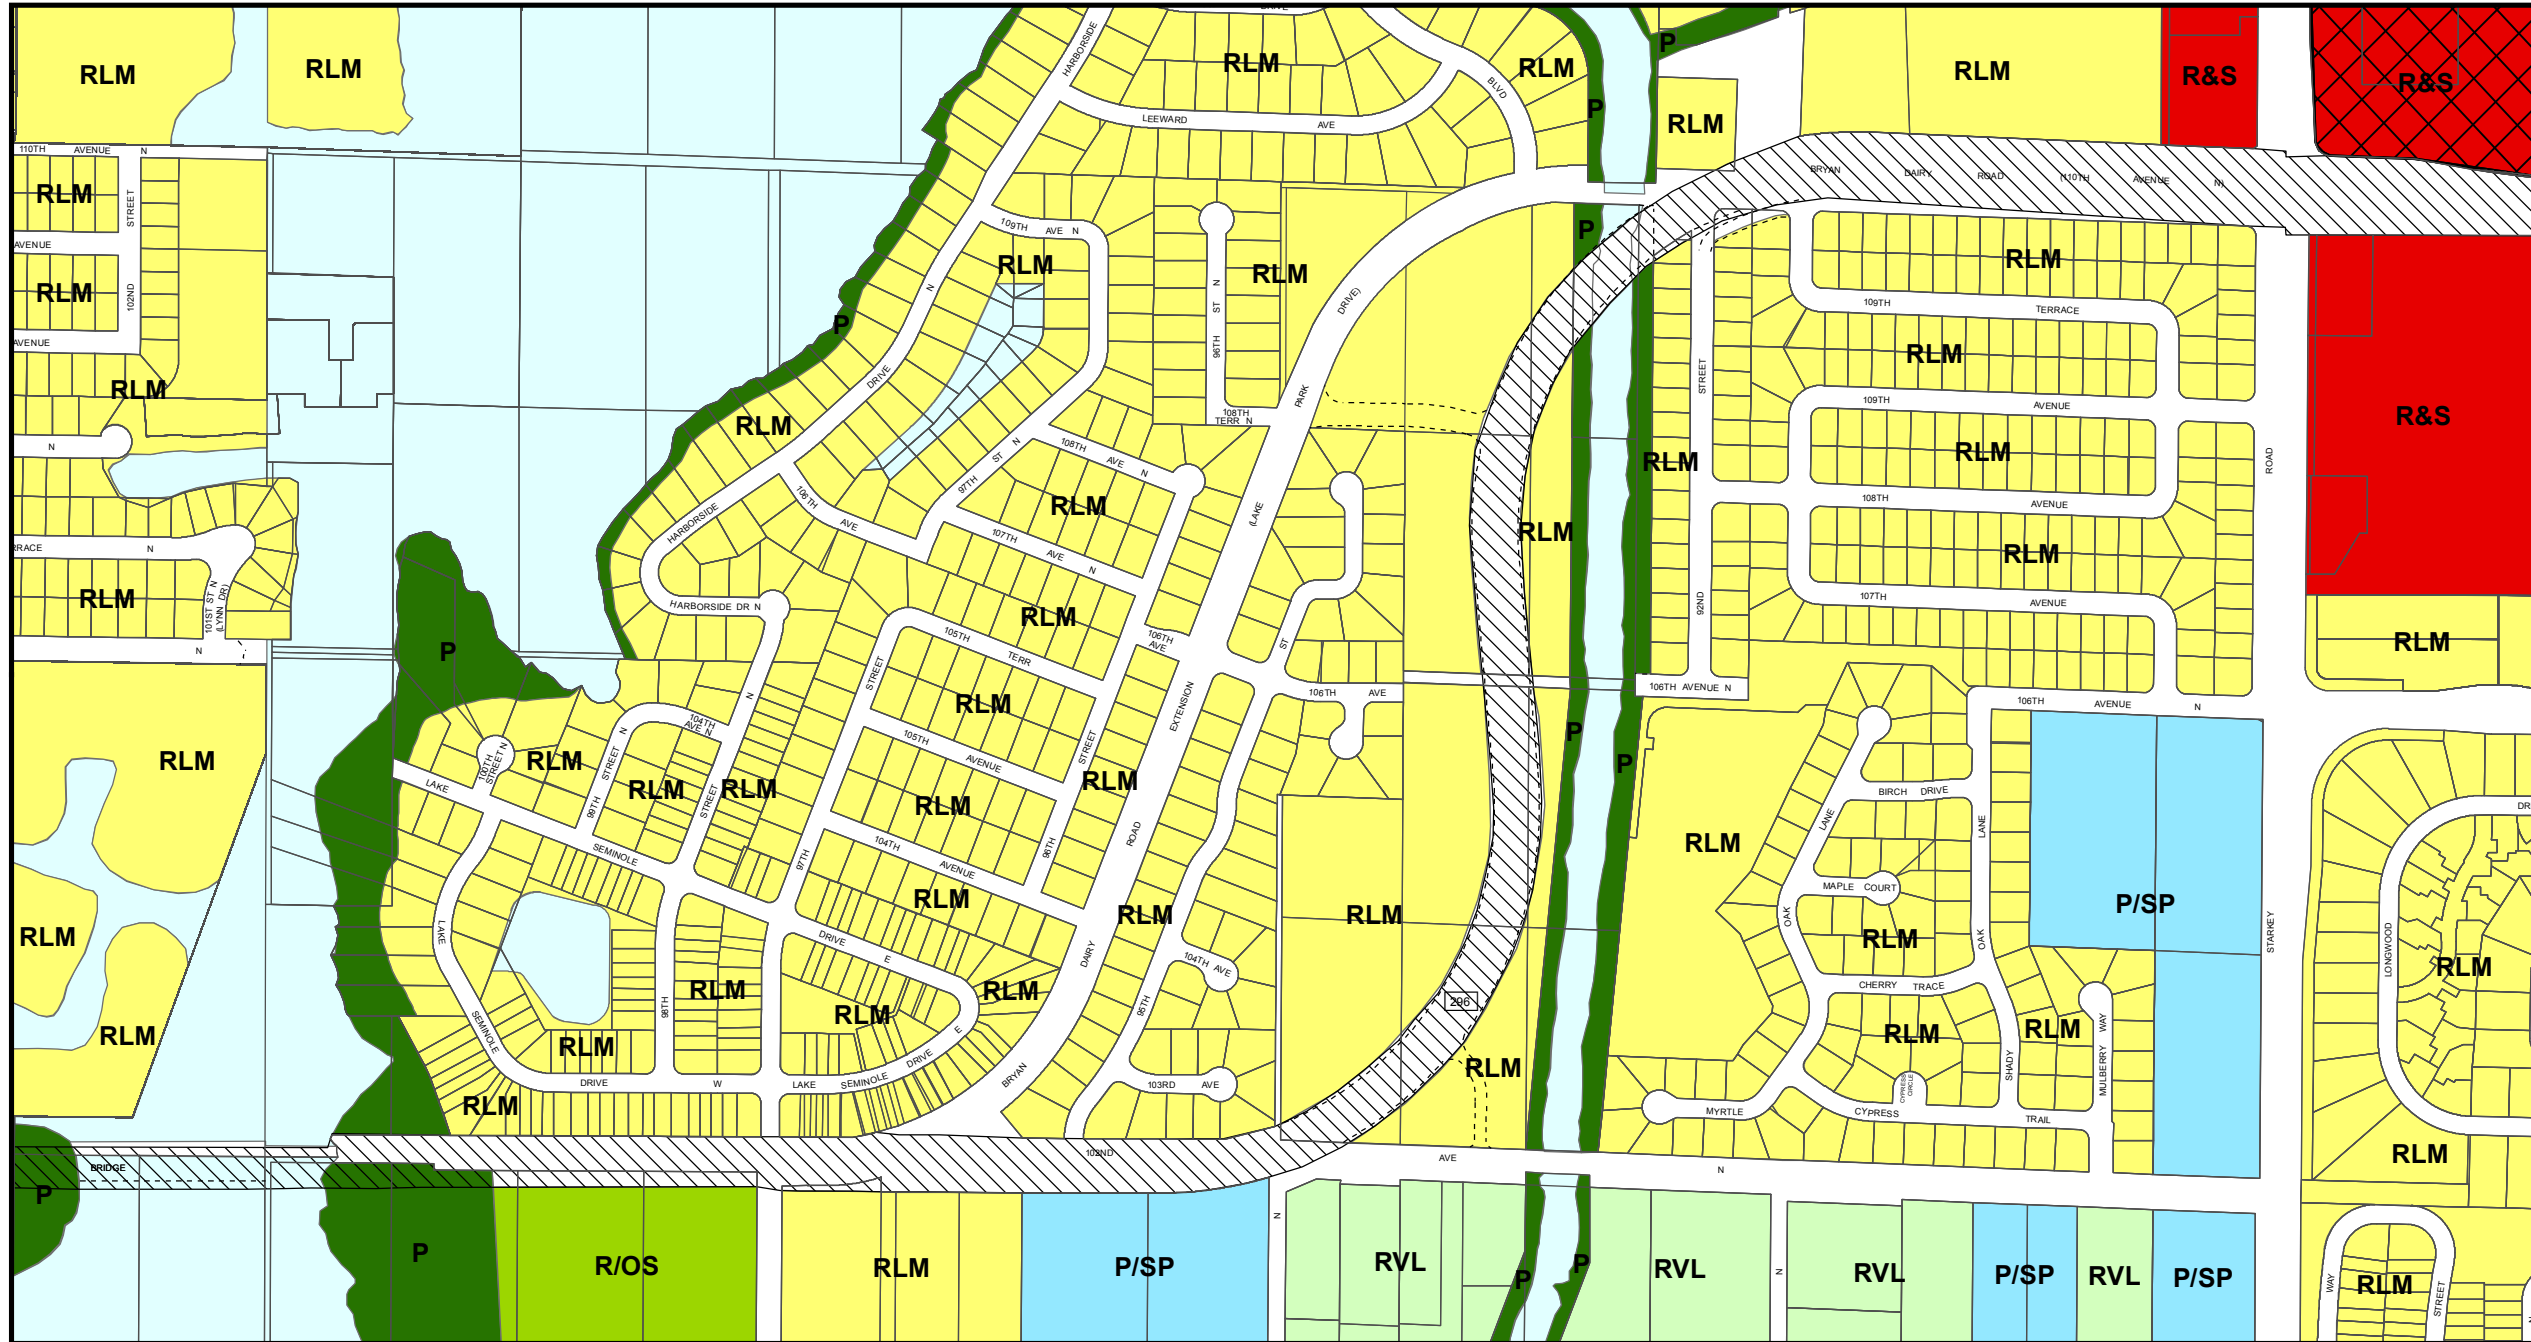

# Countywide Plan Map

and

The Countywide Plan Map is prepared and maintained by Forward Pinellas (the Pinellas Planning Council) in accord with The Countywide Plan and any interpretation of the PlanMap shall be in accord with said Plan. All rights to this map and the information on which it is based are reserved by the Pinellas Planning Council.

Map Print Date:  
4/9/2018  
S14-30-15  
Map Number

### Plan Map Categories

- Residential Very Low
- Residential Low Medium
- Residential Medium

- Residential High
- Office
- Resort
- Retail & Services

### Other Identified Areas

- Submerged Land
- Right-of-Way