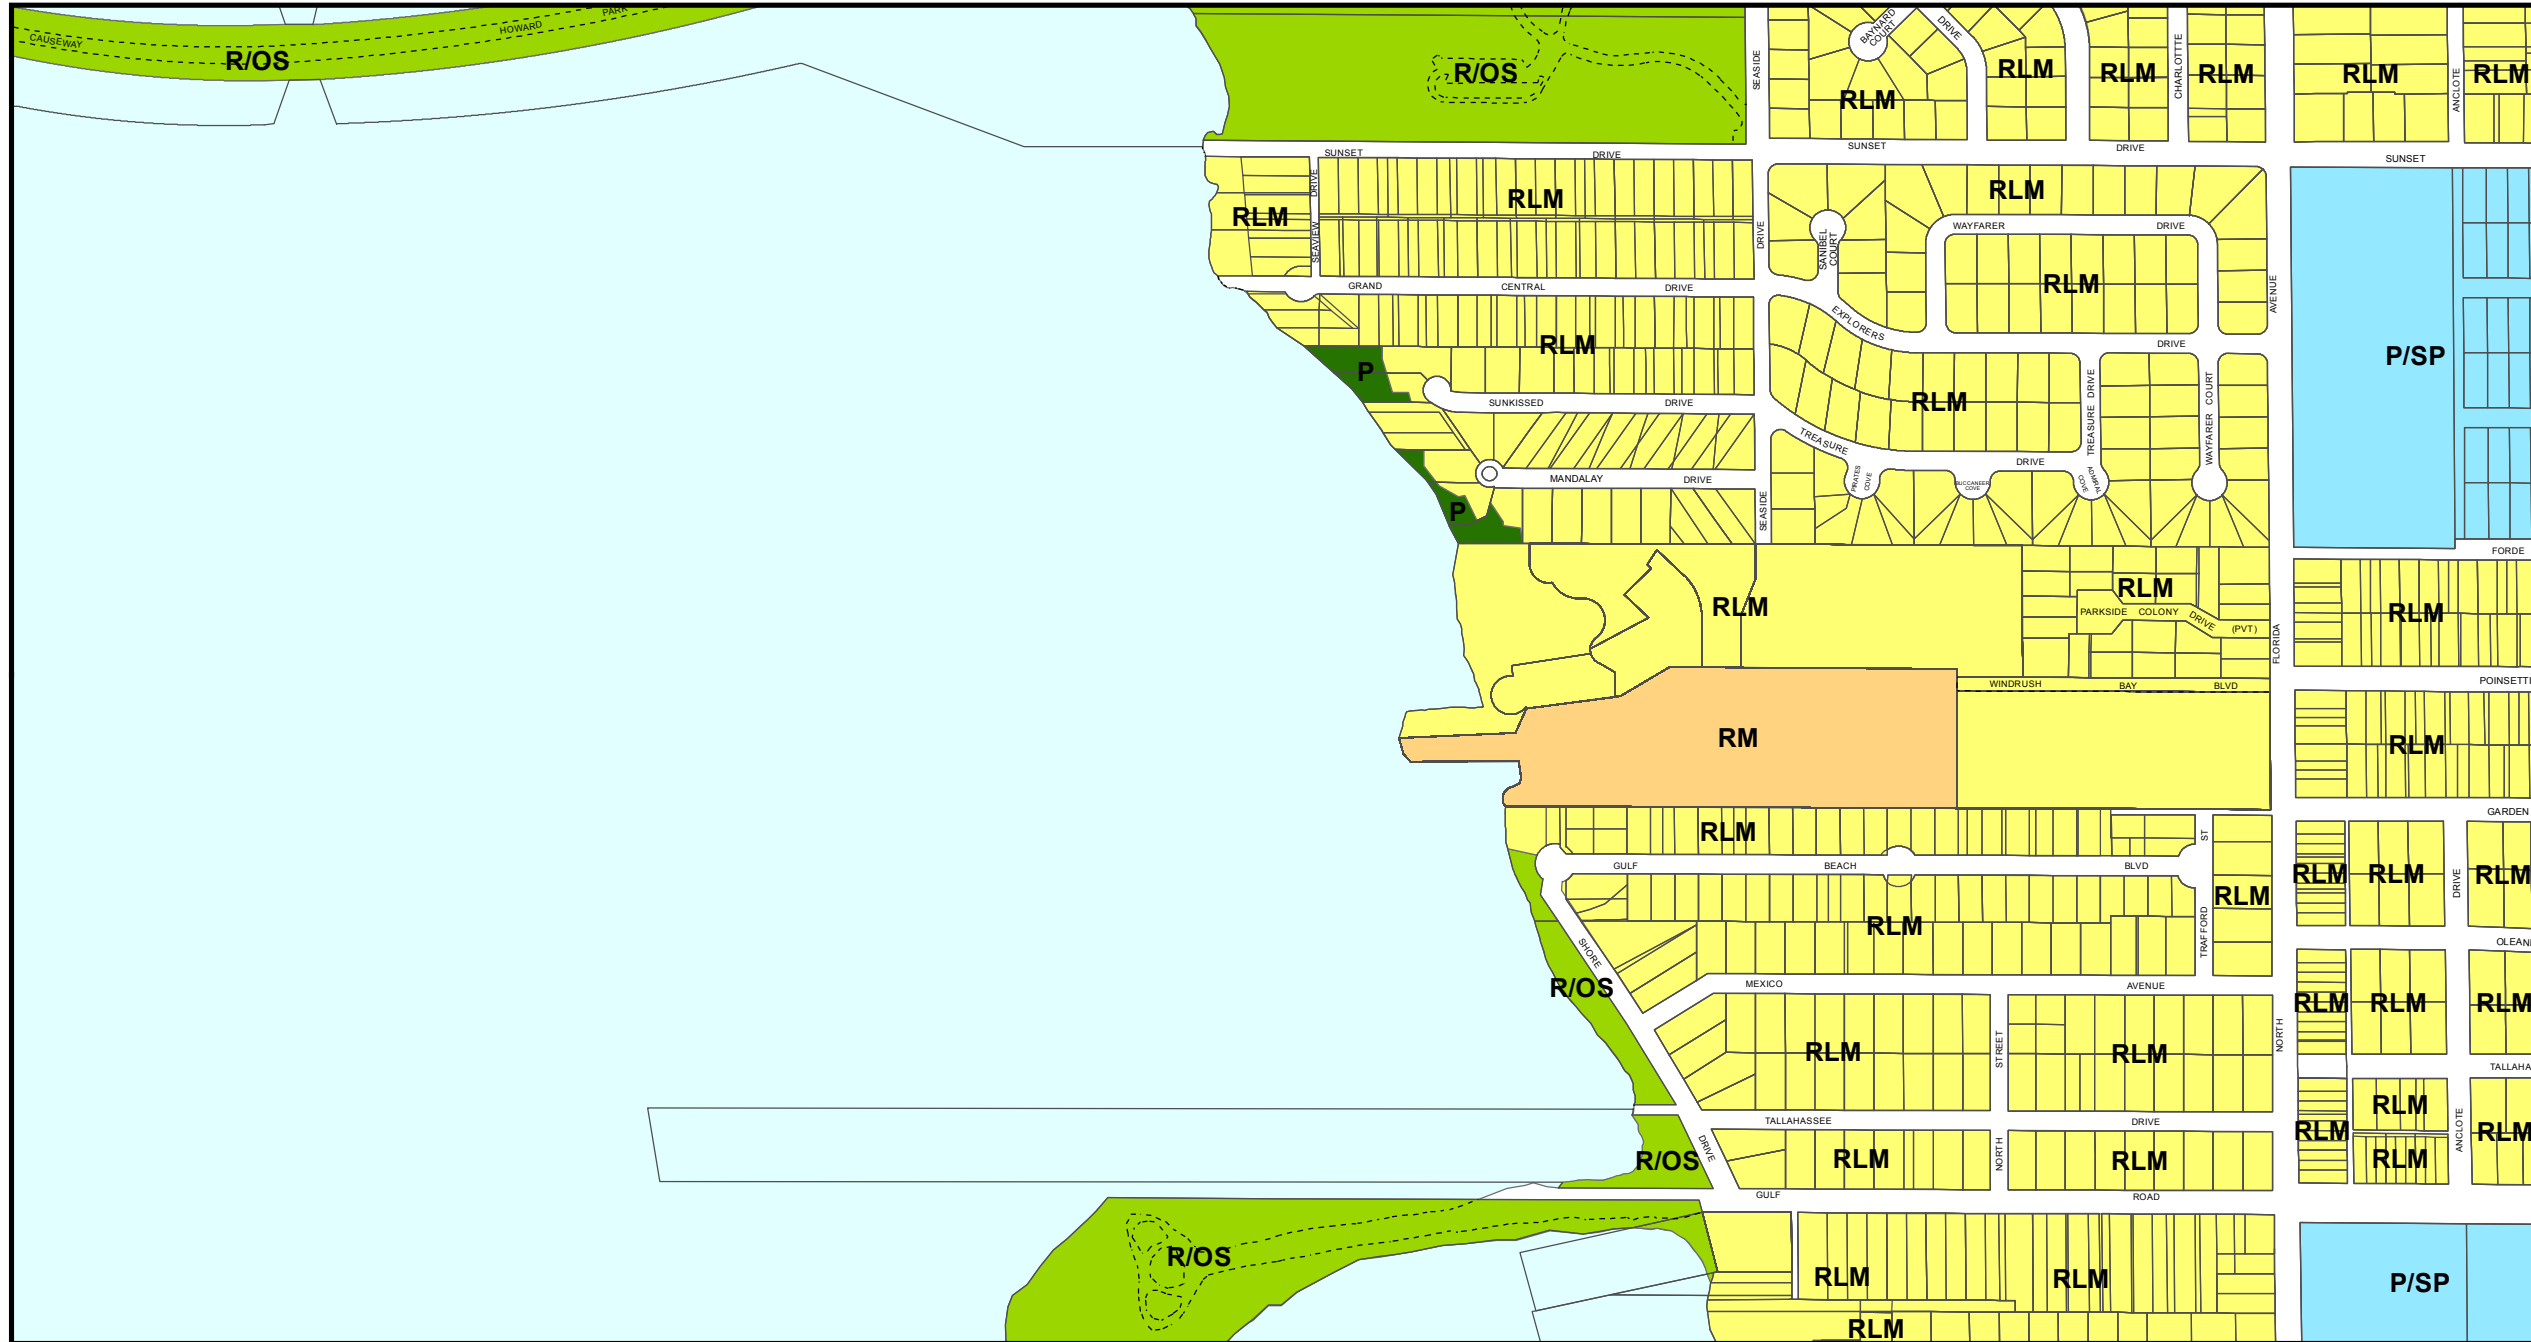

# Countywide Plan Map

The Countywide Plan Map is prepared and maintained by Forward Pinellas (the Pinellas Planning Council) in accord with The Countywide Plan and any interpretation of the PlanMap shall be in accord with said Plan. All rights to this map and the information on which it is based are reserved by the Pinellas Planning Council.

Map Print Date:  
4/9/2018  
S10-27-15  
Map Number

### Other Identified Areas

Submerged Land
Right-of-Way