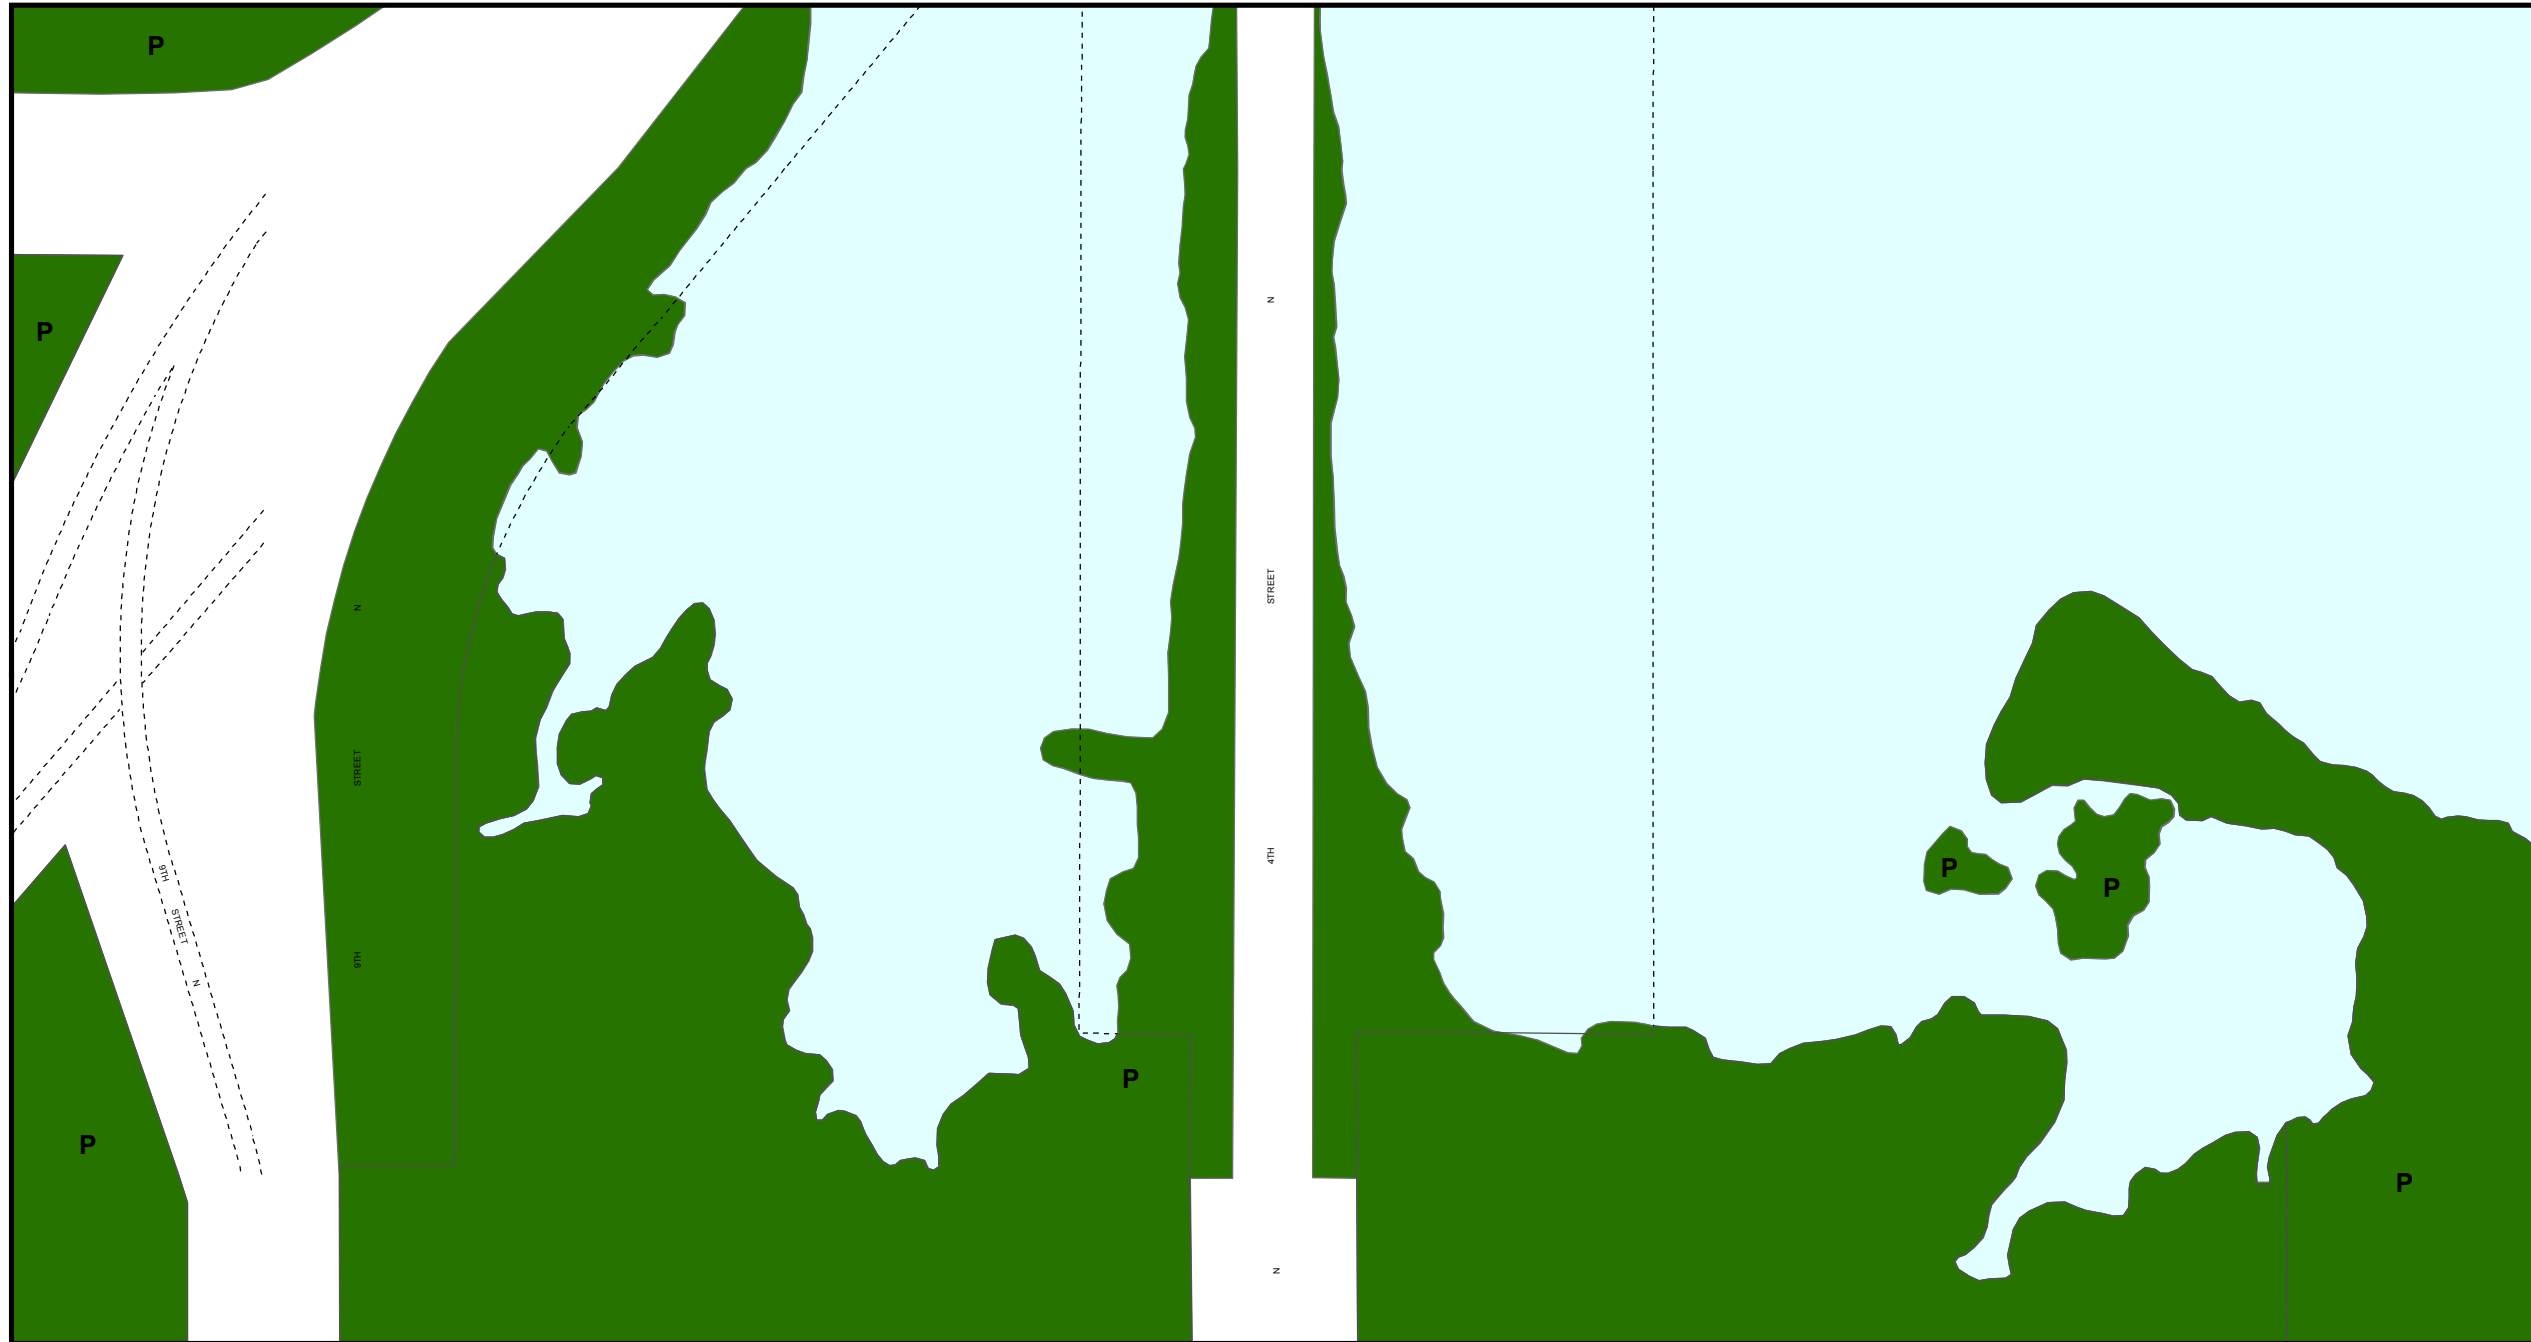

Countywide Plan Map

and

The Countywide Plan Map is prepared and maintained by Forward Pinellas (the Pinellas Planning Council) in accord with The Countywide Plan and any interpretation of the PlanMap shall be in accord with said Plan. All rights to this map and the information on which it is based are reserved by the Pinellas Planning Council.

Map Print Date:
4/9/2018
N7-30-17
Map Number

Legend

Plan Map Categories

-  Residential Very Low
-  Residential Low Medium
-  Residential Medium

-  Residential High
-  Office
-  Resort
-  Retail & Services

-  Submerged Land
-  Right-of-Way