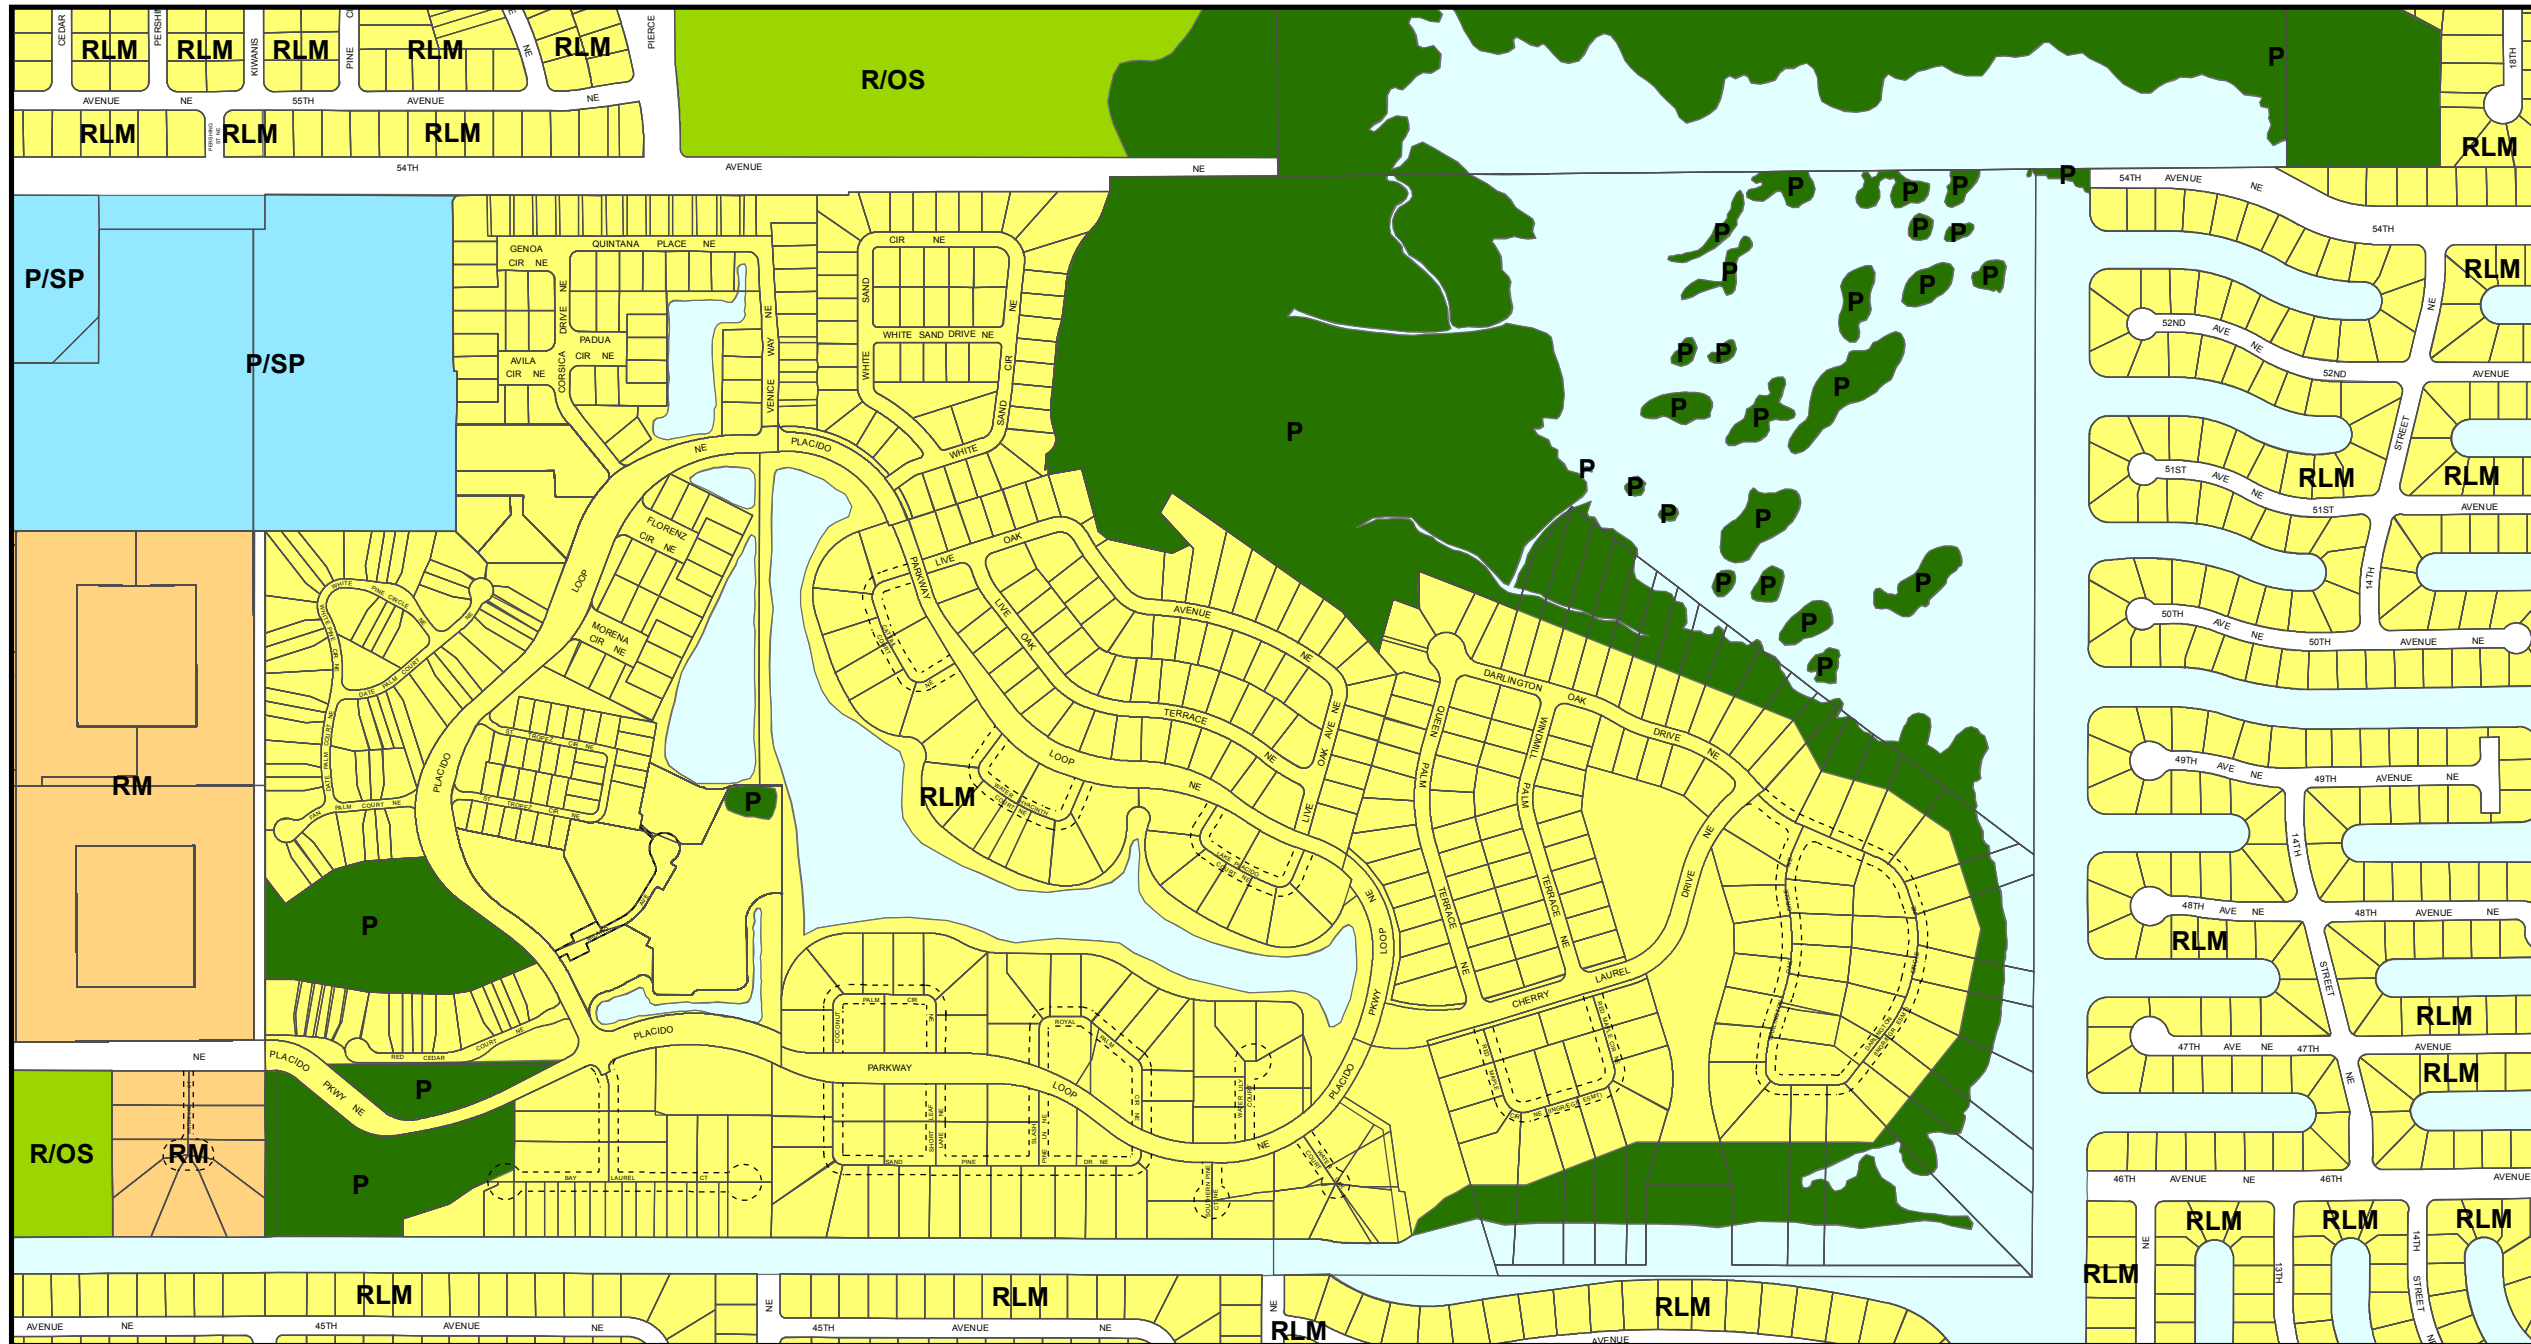

Countywide Plan Map

and

The Countywide Plan Map is prepared and maintained by Forward Pinellas (the Pinellas Planning Council) in accord with The Countywide Plan and any interpretation of the PlanMap shall be in accord with said Plan. All rights to this map and the information on which it is based are reserved by the Pinellas Planning Council.

Map Print Date:
4/9/2018
N5-31-17
Map Number

Legend

Plan Map Categories

-  Residential Very Low
-  Residential Low Medium
-  Residential Medium

-  Residential High
-  Office
-  Resort
-  Retail & Services

-  Submerged Land
-  Right-of-Way