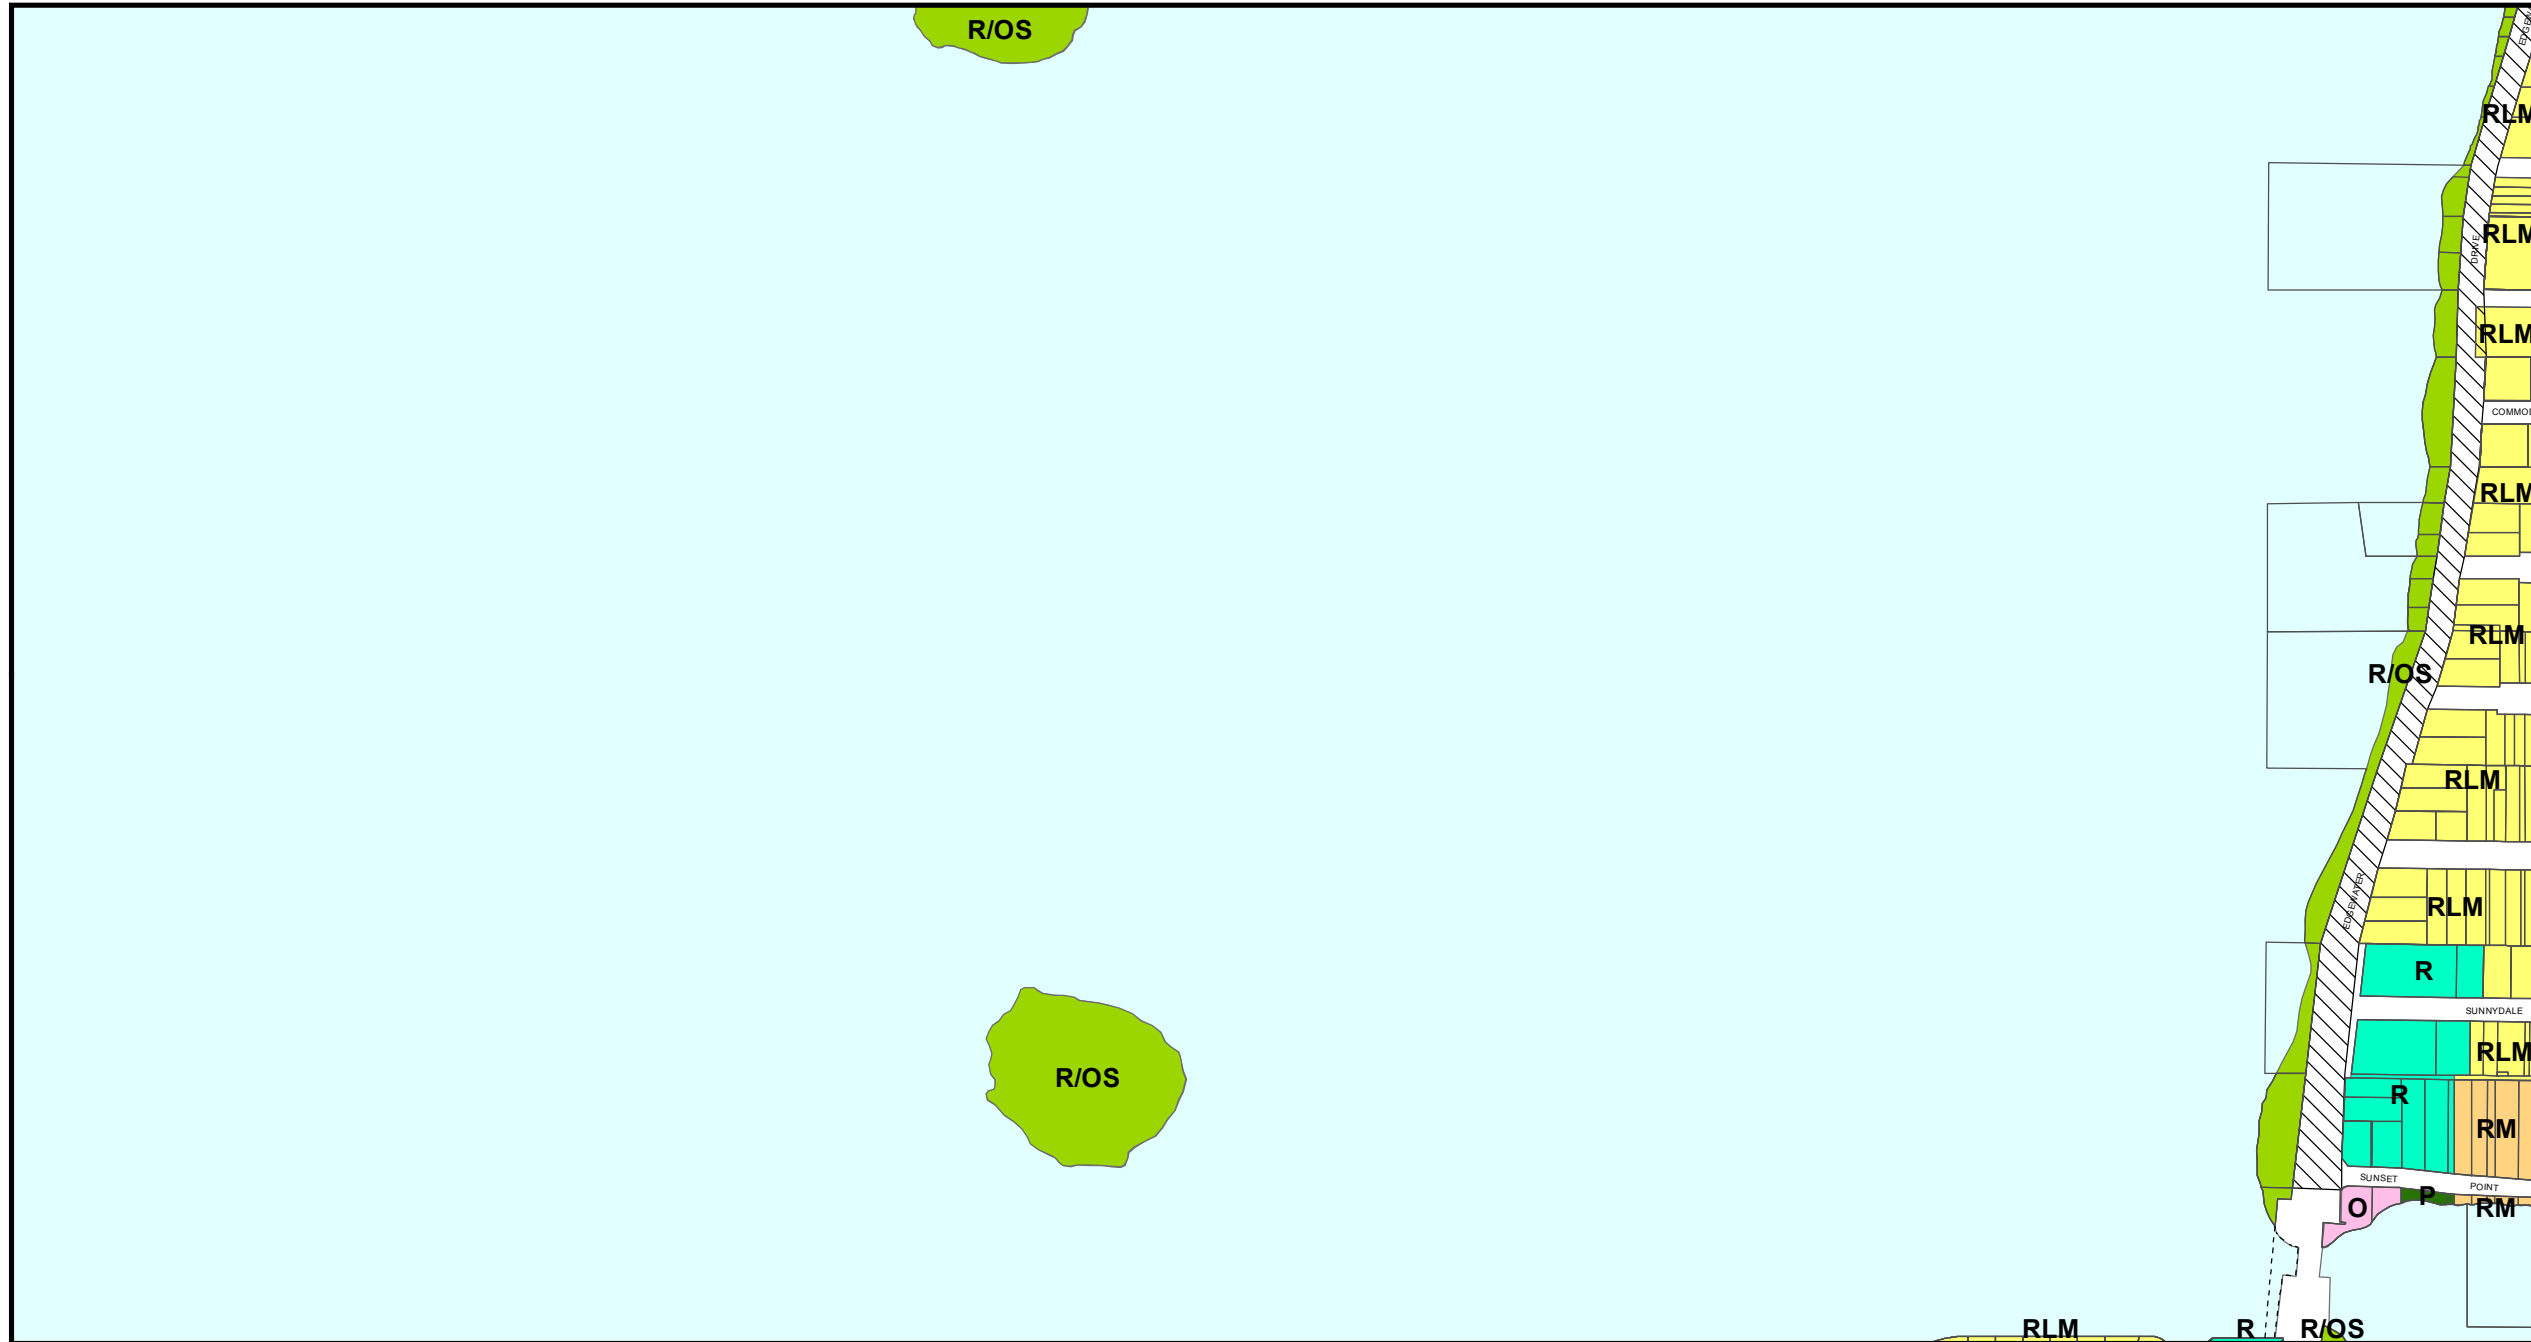

Countywide Plan Map

and

The Countywide Plan Map is prepared and maintained by Forward Pinellas (the Pinellas Planning Council) in accord with The Countywide Plan and any interpretation of the PlanMap shall be in accord with said Plan. All rights to this map and the information on which it is based are reserved by the Pinellas Planning Council.

Map Print Date:
4/9/2018
N4-29-15
Map Number

Legend

Plan Map Categories

-  Residential Very Low
-  Residential Low Medium
-  Residential Medium

-  Residential High
-  Office
-  Resort
-  Retail & Services

-  Submerged Land
-  Right-of-Way