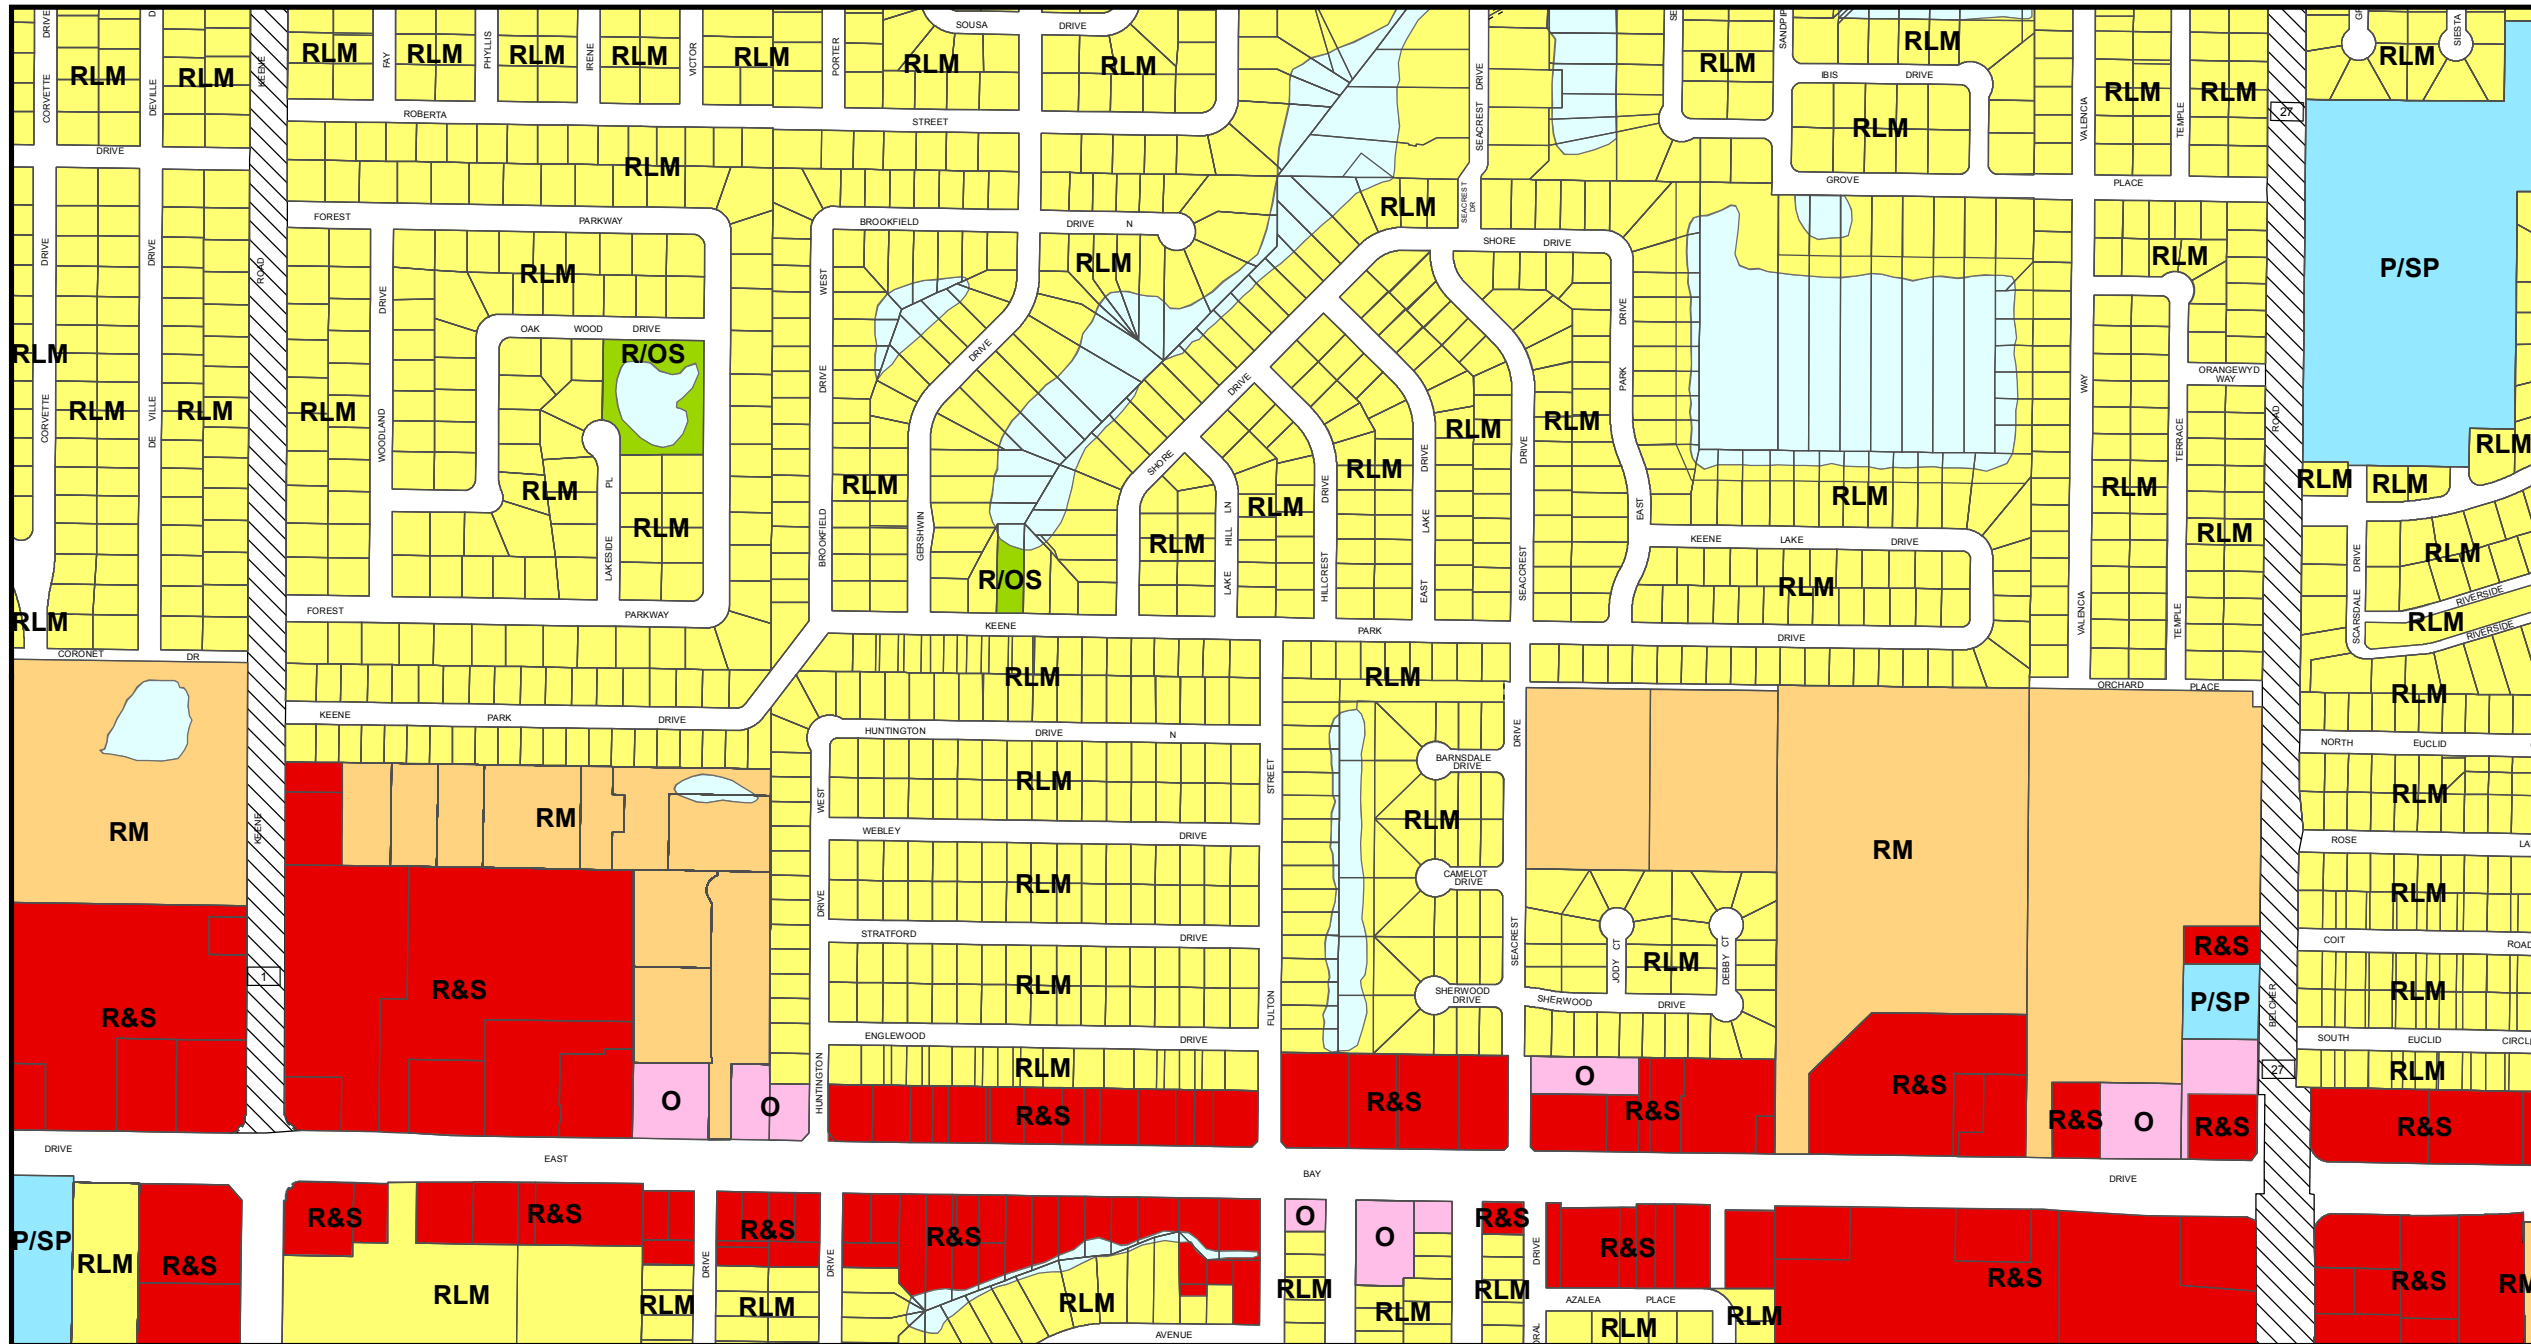

Countywide Plan Map

The Countywide Plan Map is prepared and maintained by Forward Pinellas (the Pinellas Planning Council) in accord with The Countywide Plan and any interpretation of the PlanMap shall be in accord with said Plan. All rights to this map and the information on which it is based are reserved by the Pinellas Planning Council.

Map Print Date:
4/9/2018
N36-29-15
Map Number

Plan Map Categories			Other Identified Areas						
	Residential Very Low		Residential High		Employment		Preservation		Submerged Land
	Residential Low Medium		Office		Industrial		Activity Center		Right-of-Way
	Residential Medium		Resort		Public/Semi-Public		Multimodal Corridor		Target Employment Centers
			Retail & Services		Recreation/Open Space		Scenic/Noncommercial Corridor		