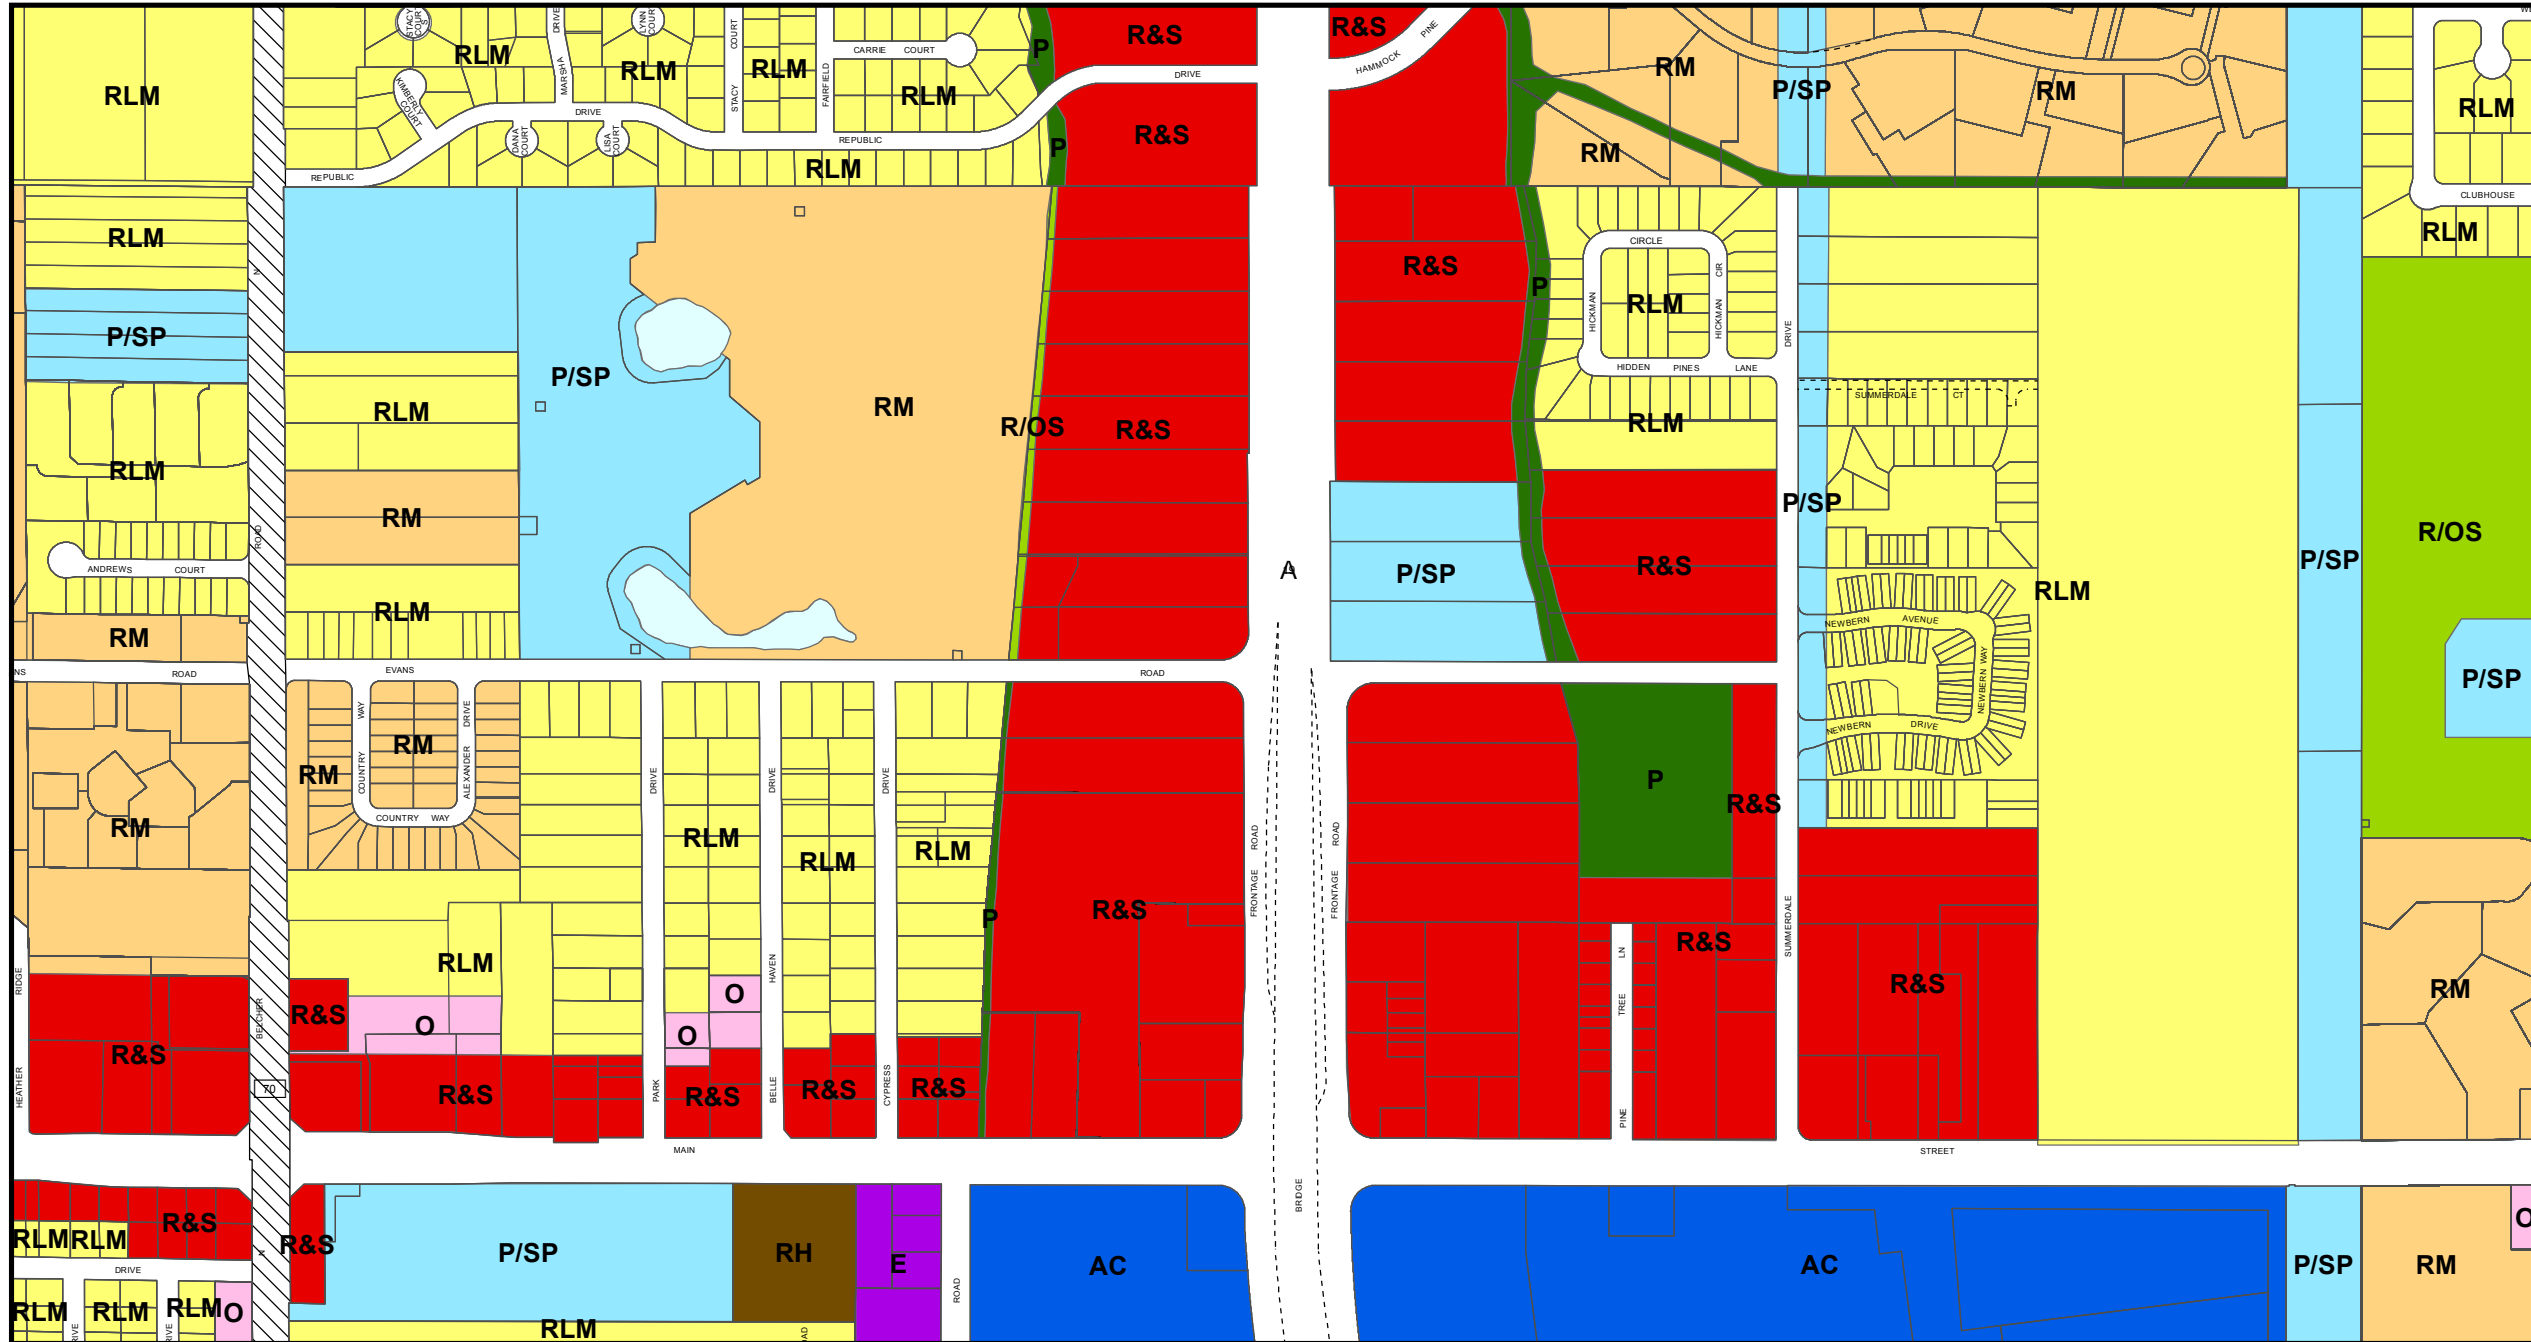

Countywide Plan Map

and

The Countywide Plan Map is prepared and maintained by Forward Pinellas (the Pinellas Planning Council) in accord with The Countywide Plan and any interpretation of the PlanMap shall be in accord with said Plan. All rights to this map and the information on which it is based are reserved by the Pinellas Planning Council.

Map Print Date:
4/9/2018
N30-28-16
Map Number

Plan Map Categories

- Residential Very Low
- Residential Low Medium
- Residential Medium

- Residential High
- Office
- Resort
- Retail & Services

- Employment
- Industrial
- Public/Semi-Public
- Recreation/Open Space

Legend

- Preservation
- Activity Center
- Multimodal Corridor
- Target Employment Centers
- Scenic/Noncommercial Corridor

Other Identified Areas

- Submerged Land
- Right-of-Way