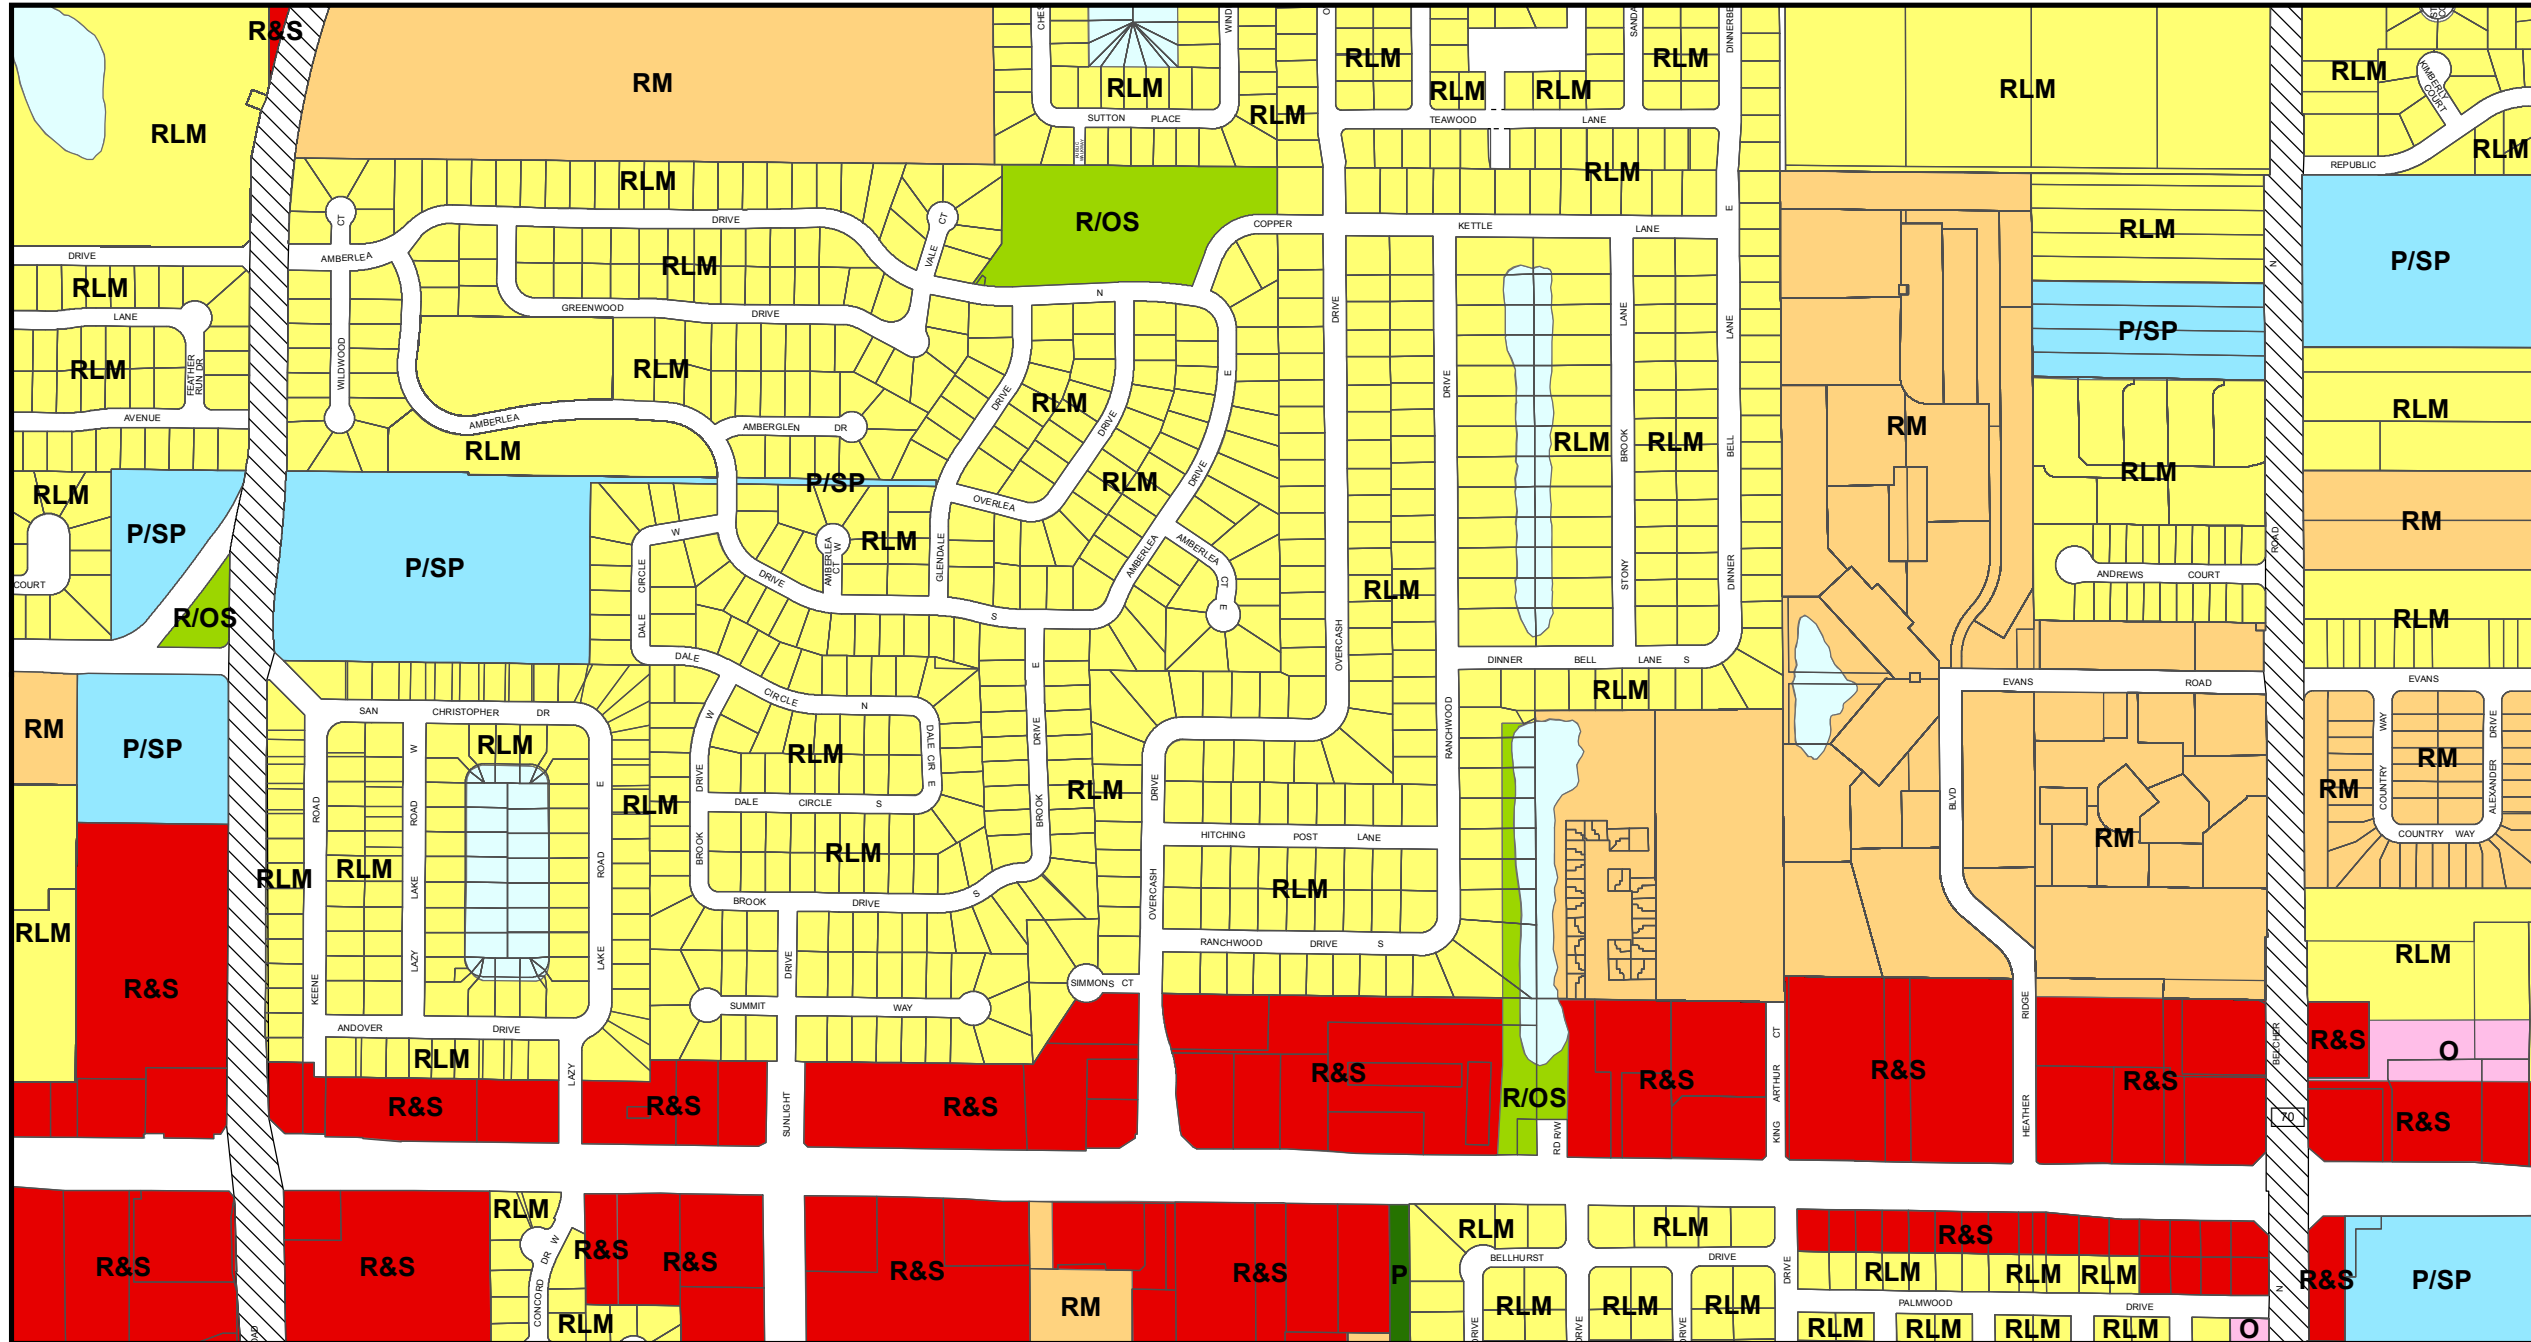

Countywide Plan Map

and

The Countywide Plan Map is prepared and maintained by Forward Pinellas (the Pinellas Planning Council) in accord with The Countywide Plan and any interpretation of the PlanMap shall be in accord with said Plan. All rights to this map and the information on which it is based are reserved by the Pinellas Planning Council.

Map Print Date:
4/9/2018
N25-28-15
Map Number

Plan Map Categories

- Residential Very Low
- Residential Low Medium
- Residential Medium

- Residential High
- Office
- Resort
- Retail & Services

Legend

- Employment
- Industrial
- Public/Semi-Public
- Recreation/Open Space

- Preservation
- Activity Center
- Multimodal Corridor
- Target Employment Centers
- Scenic/Noncommercial Corridor

Other Identified Areas

- Submerged Land
- Right-of-Way