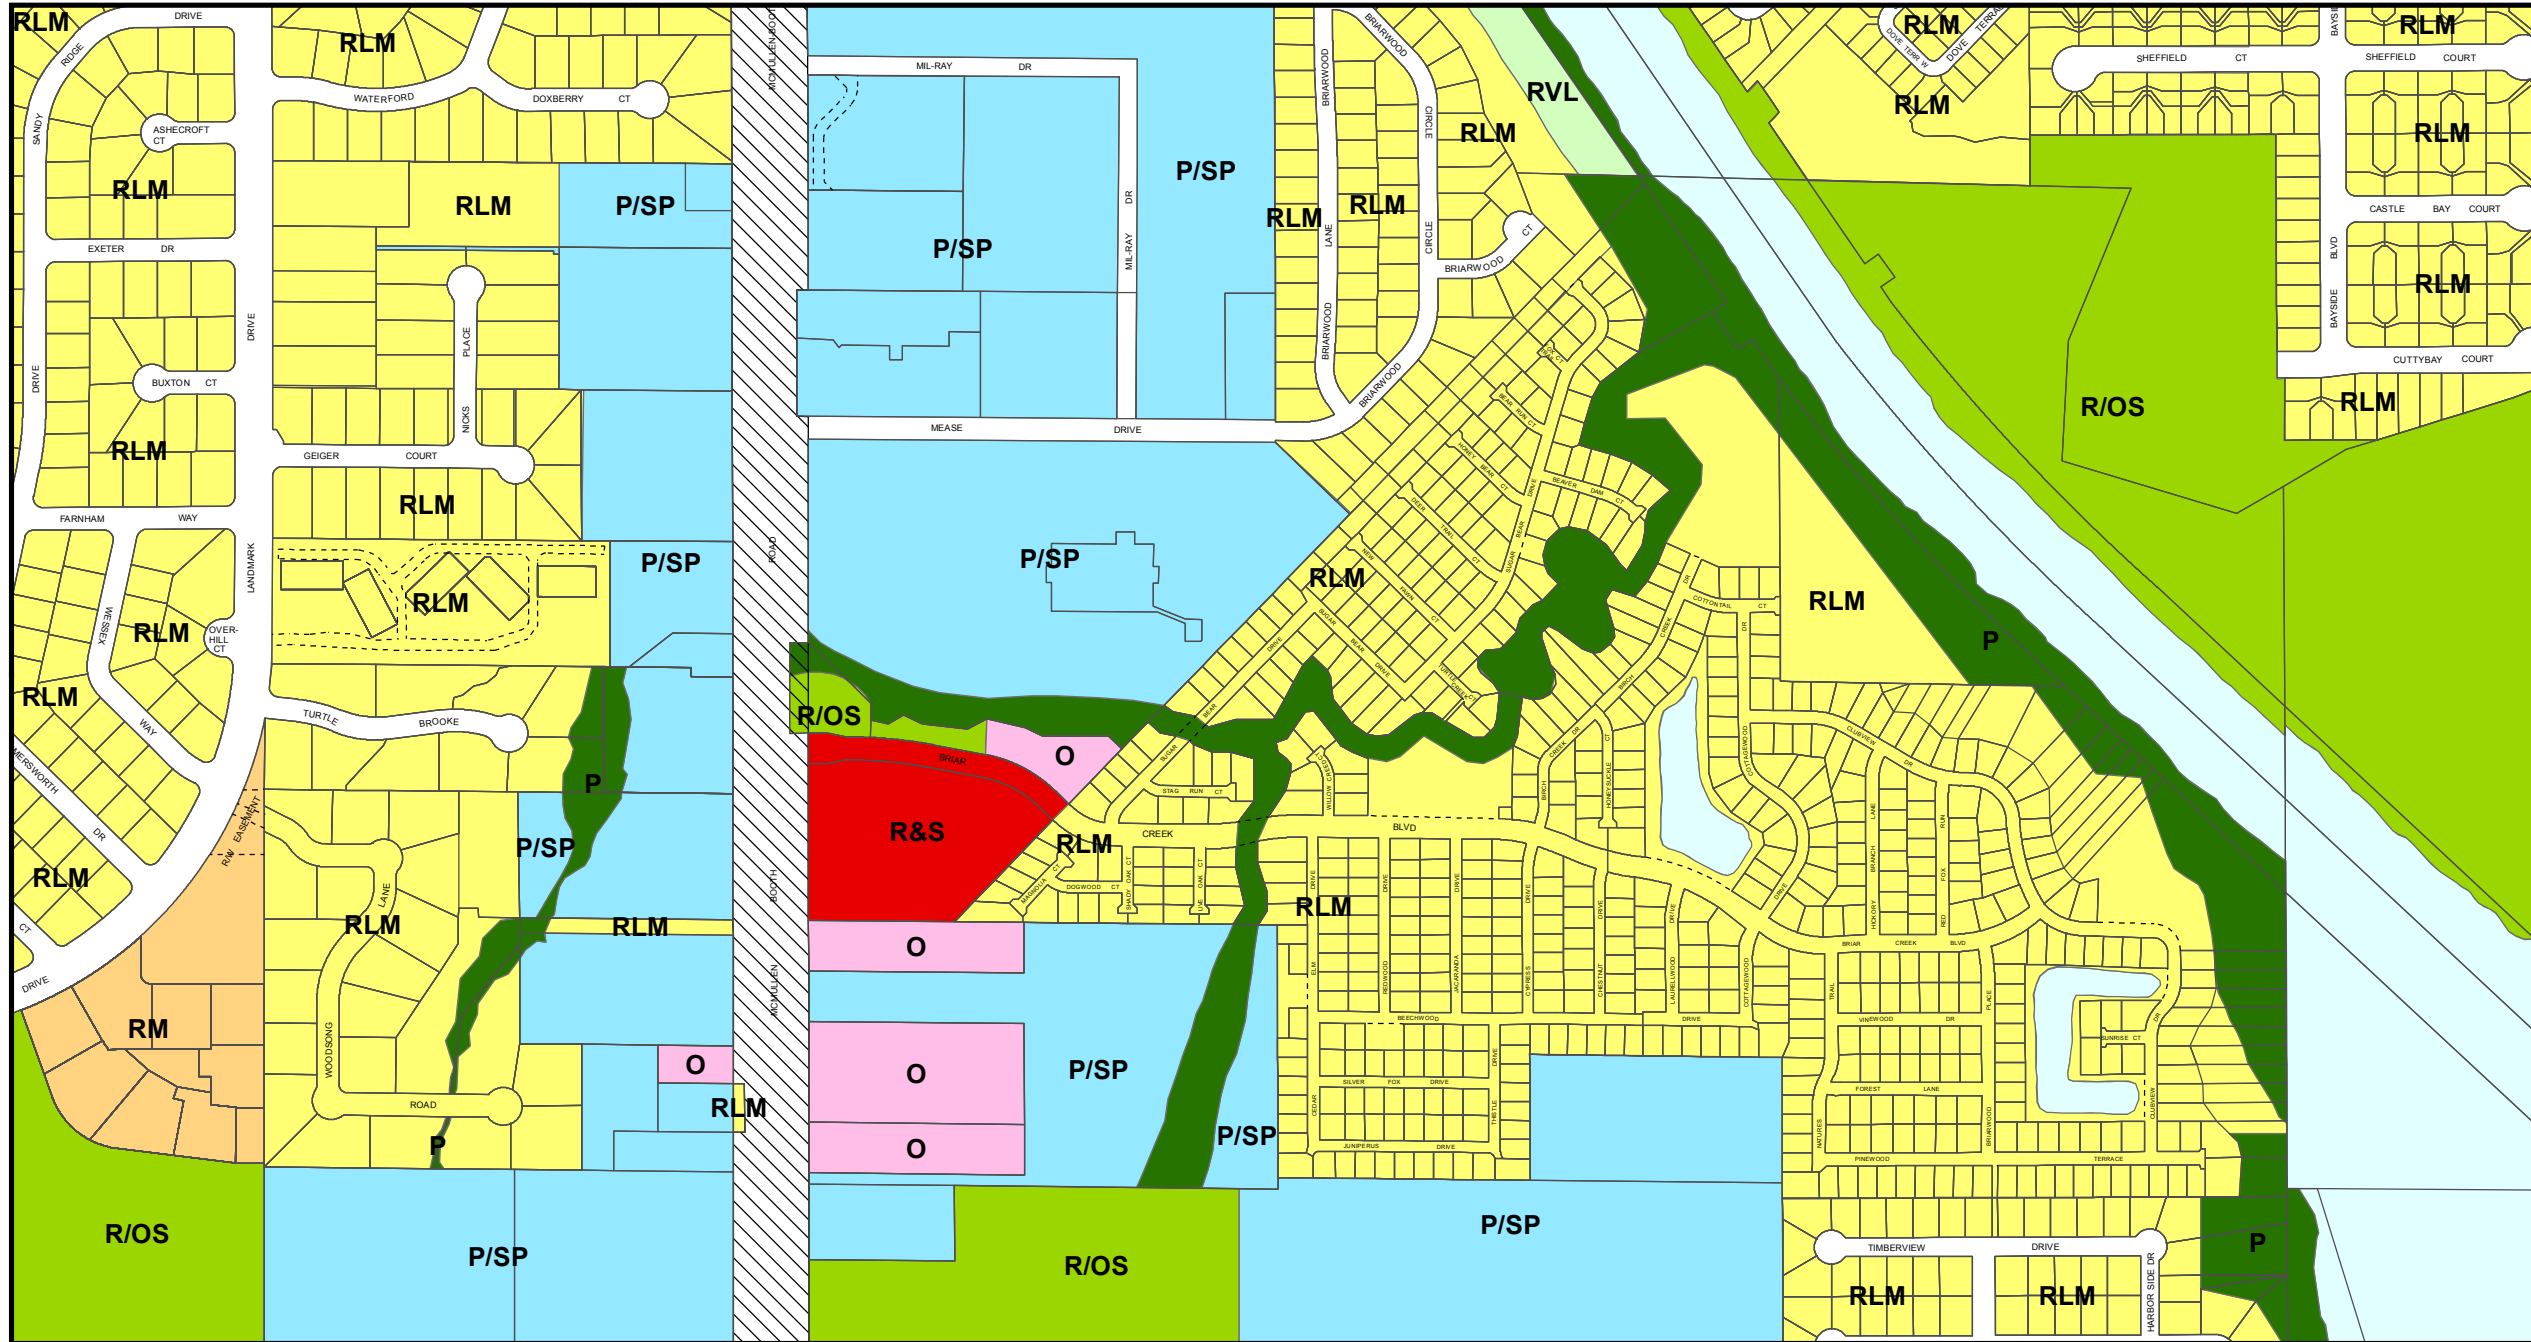

Countywide Plan Map

and

The Countywide Plan Map is prepared and maintained by Forward Pinellas (the Pinellas Planning Council) in accord with The Countywide Plan and any interpretation of the PlanMap shall be in accord with said Plan. All rights to this map and the information on which it is based are reserved by the Pinellas Planning Council.

Map Print Date:
4/9/2018
N21-28-16
Map Number

Plan Map Categories

-  Residential Very Low
-  Residential Low Medium
-  Residential Medium

-  Residential High
-  Office
-  Resort
-  Retail & Services

Legend

-  Employment
-  Industrial
-  Public/Semi-Public
-  Recreation/Open Space

-  Preservation
-  Activity Center
-  Multimodal Corridor
-  Target Employment Centers
-  Scenic/Noncommercial Corridor

Other Identified Areas

-  Submerged Land
-  Right-of-Way