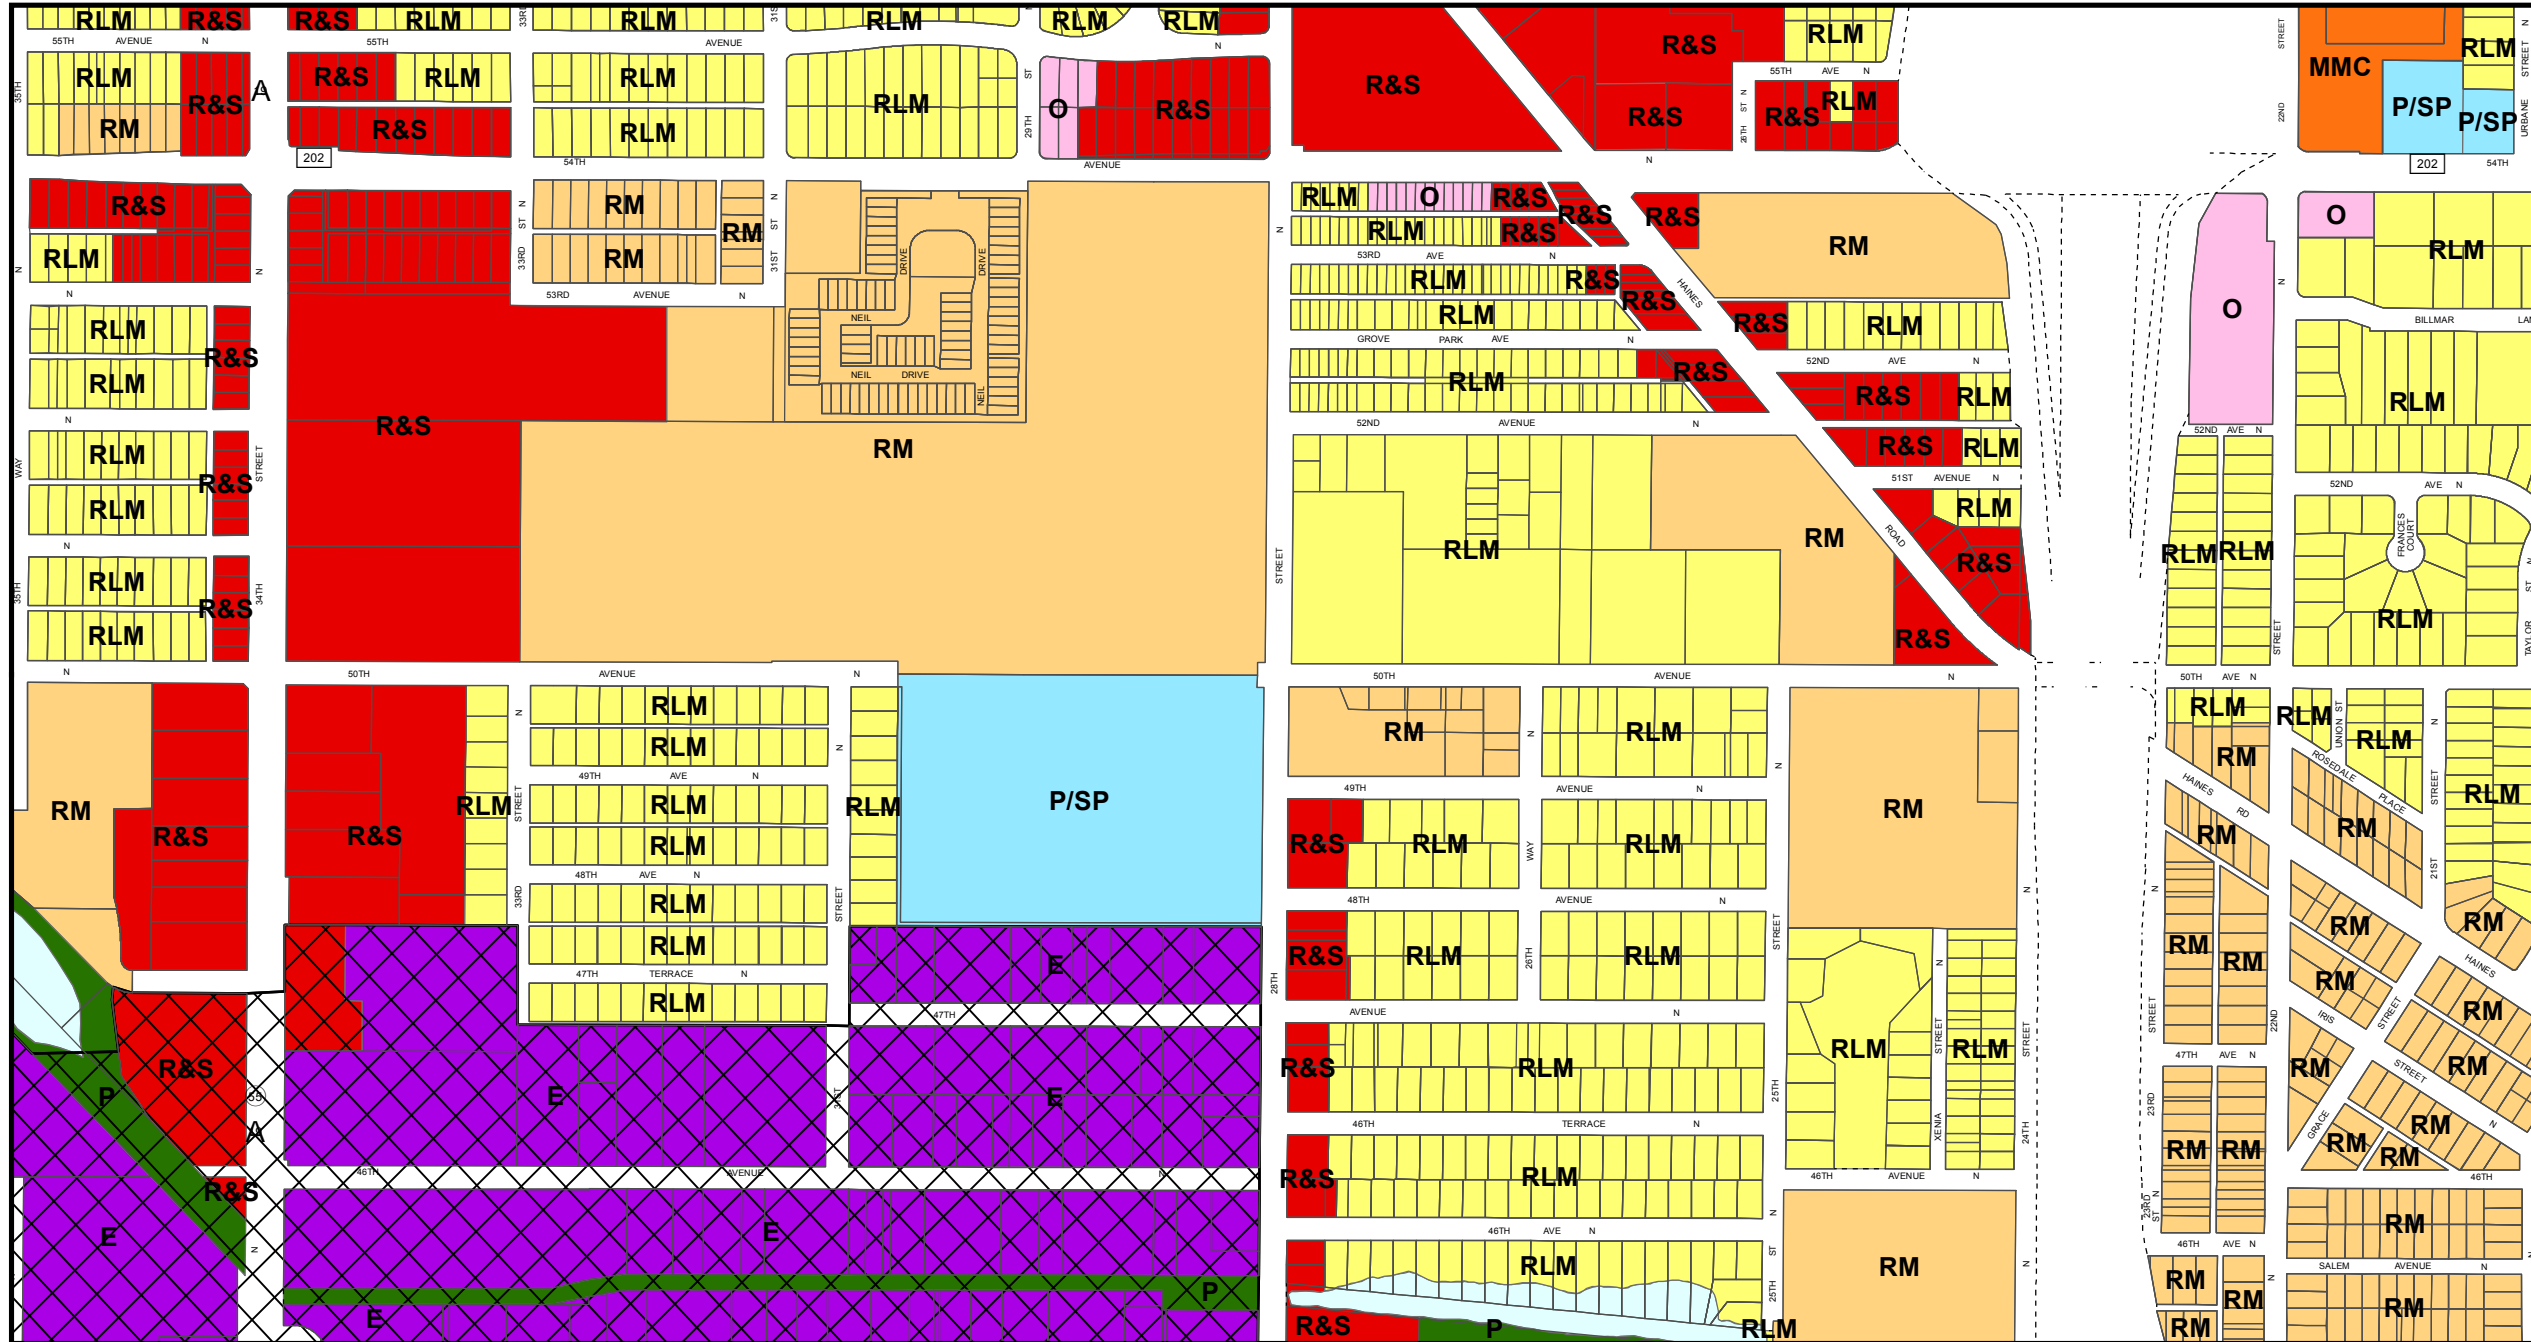

Countywide Plan Map

and

The Countywide Plan Map is prepared and maintained by Forward Pinellas (the Pinellas Planning Council) in accord with The Countywide Plan and any interpretation of the PlanMap shall be in accord with said Plan. All rights to this map and the information on which it is based are reserved by the Pinellas Planning Council.

Map Print Date:
4/9/2018
N2-31-16
Map Number

Plan Map Categories

- Residential Very Low
- Residential Low Medium
- Residential Medium

- Residential High
- Office
- Resort
- Retail & Services

- Employment
- Industrial
- Public/Semi-Public
- Recreation/Open Space

- Preservation
- Activity Center
- Multimodal Corridor
- Target Employment Centers
- Scenic/Noncommercial Corridor

Other Identified Areas

- Submerged Land
- Right-of-Way