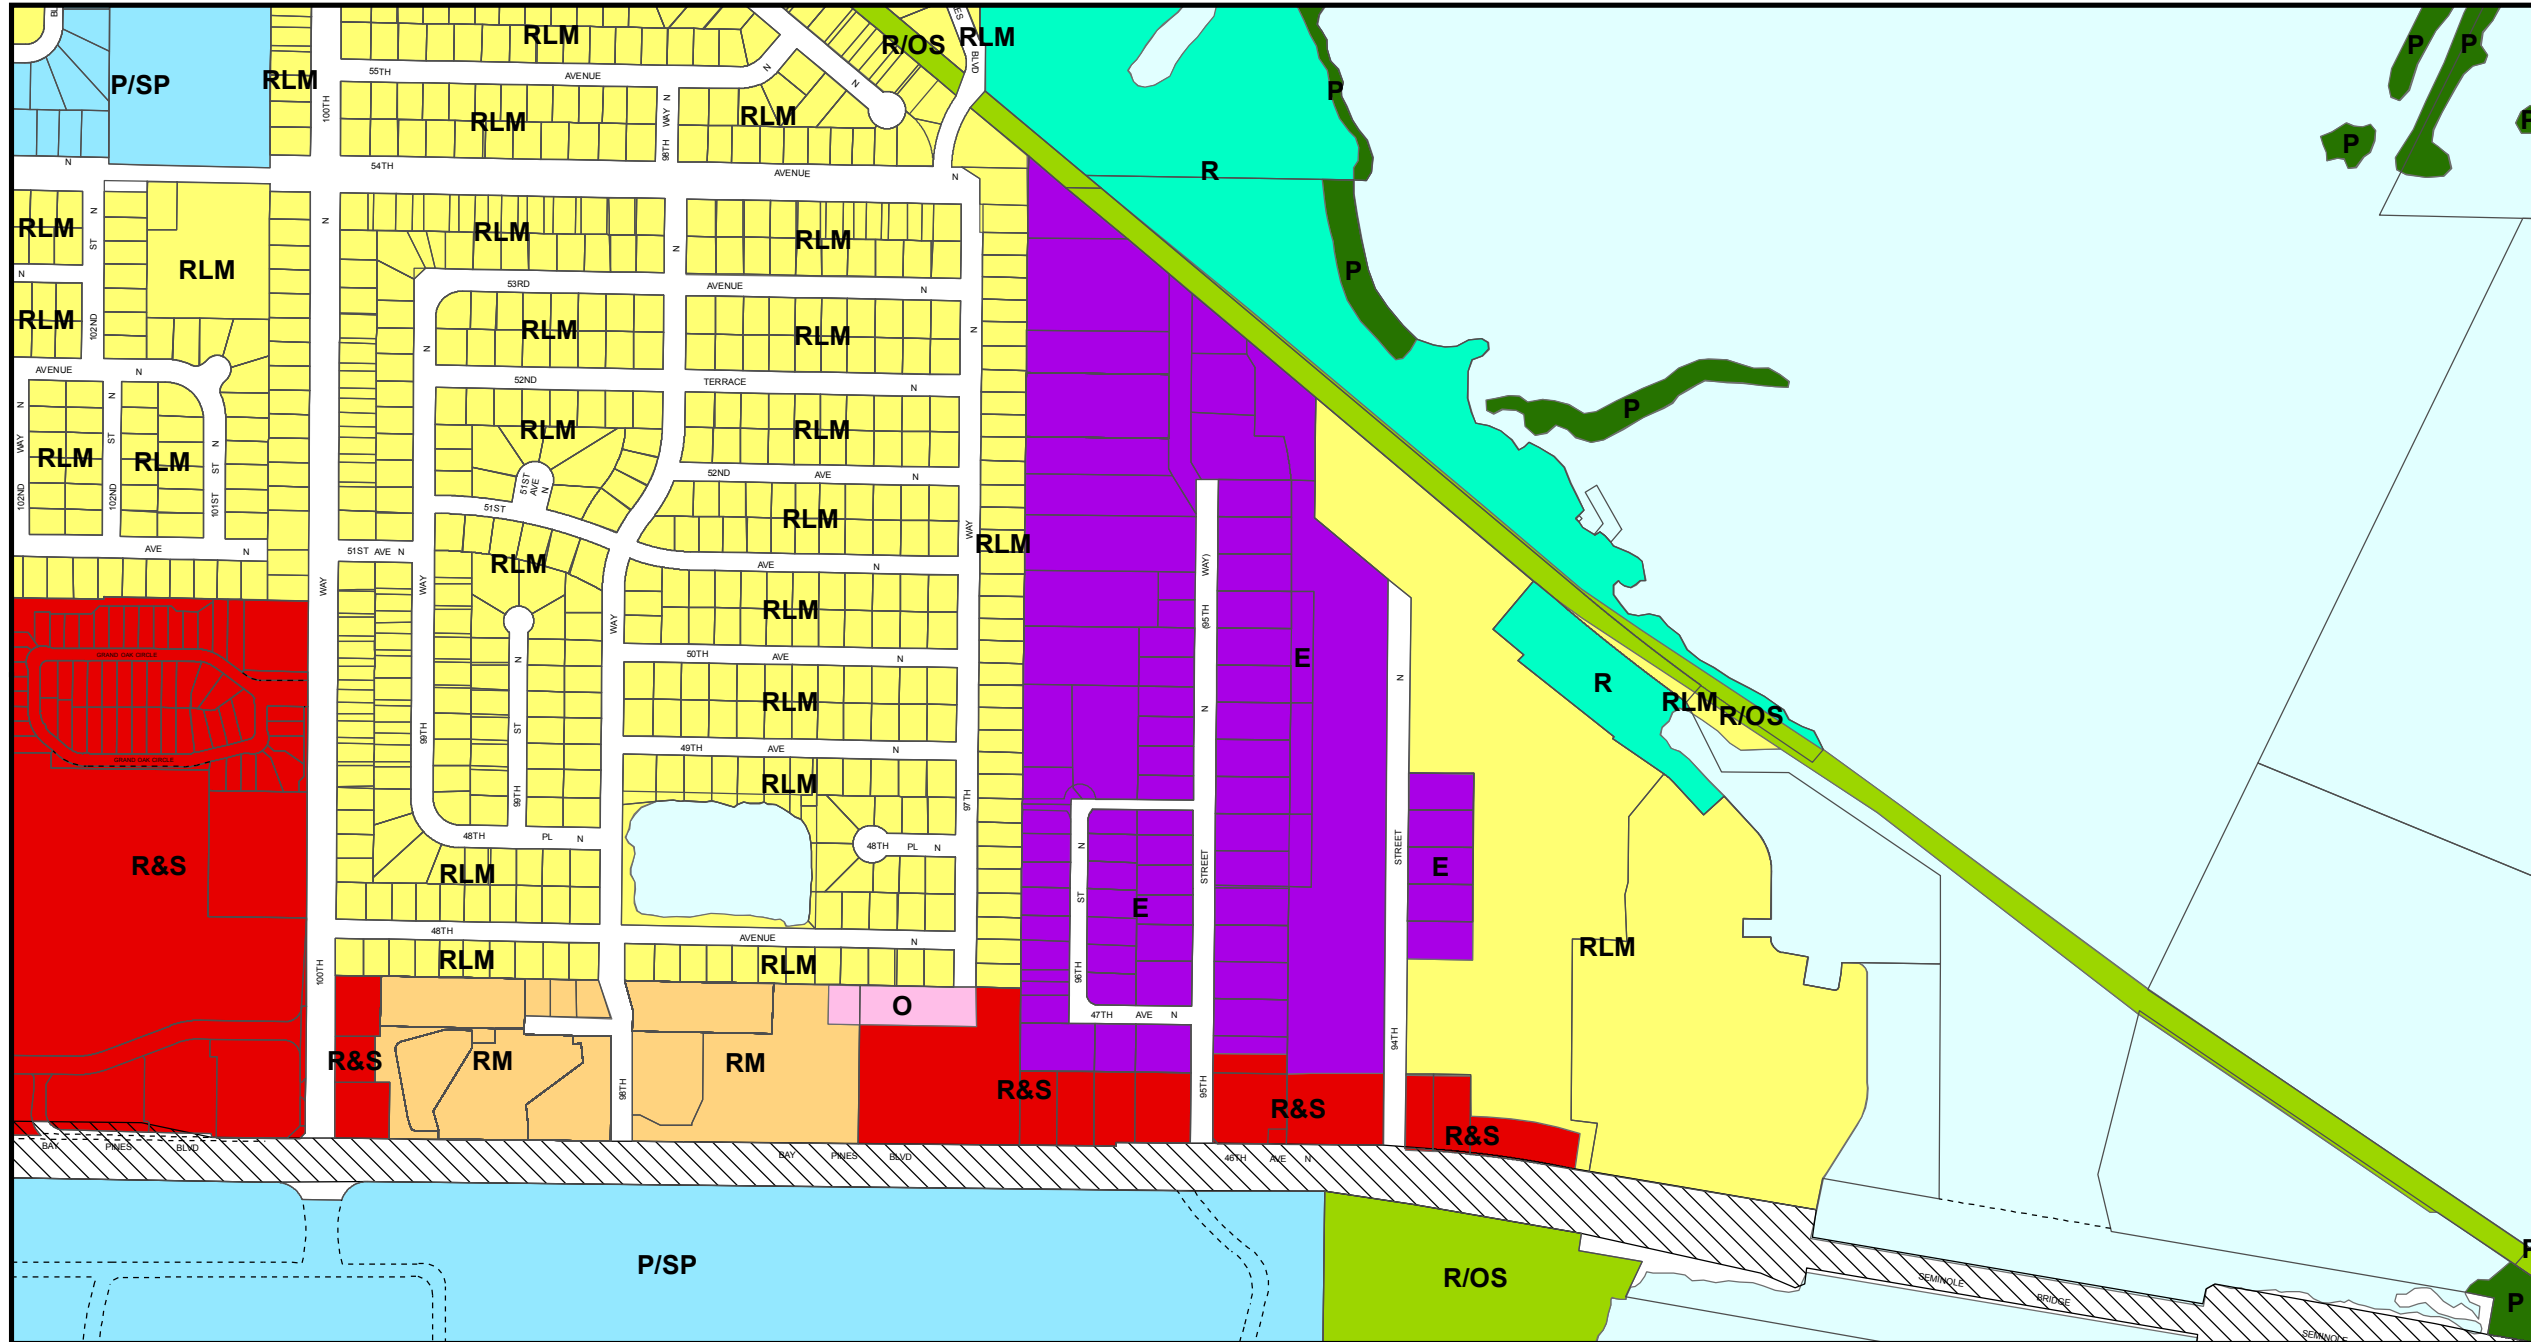

Countywide Plan Map

and

The Countywide Plan Map is prepared and maintained by Forward Pinellas (the Pinellas Planning Council) in accord with The Countywide Plan and any interpretation of the PlanMap shall be in accord with said Plan. All rights to this map and the information on which it is based are reserved by the Pinellas Planning Council.

Map Print Date:
4/9/2018
N2-31-15
Map Number

Legend

Plan Map Categories

-  Residential Very Low
-  Residential Low Medium
-  Residential Medium

-  Residential High
-  Office
-  Resort
-  Retail & Services

-  Employment
-  Industrial
-  Public/Semi-Public
-  Recreation/Open Space

-  Preservation
-  Activity Center
-  Multimodal Corridor
-  Target Employment Centers
-  Scenic/Noncommercial Corridor

Other Identified Areas

-  Submerged Land
-  Right-of-Way