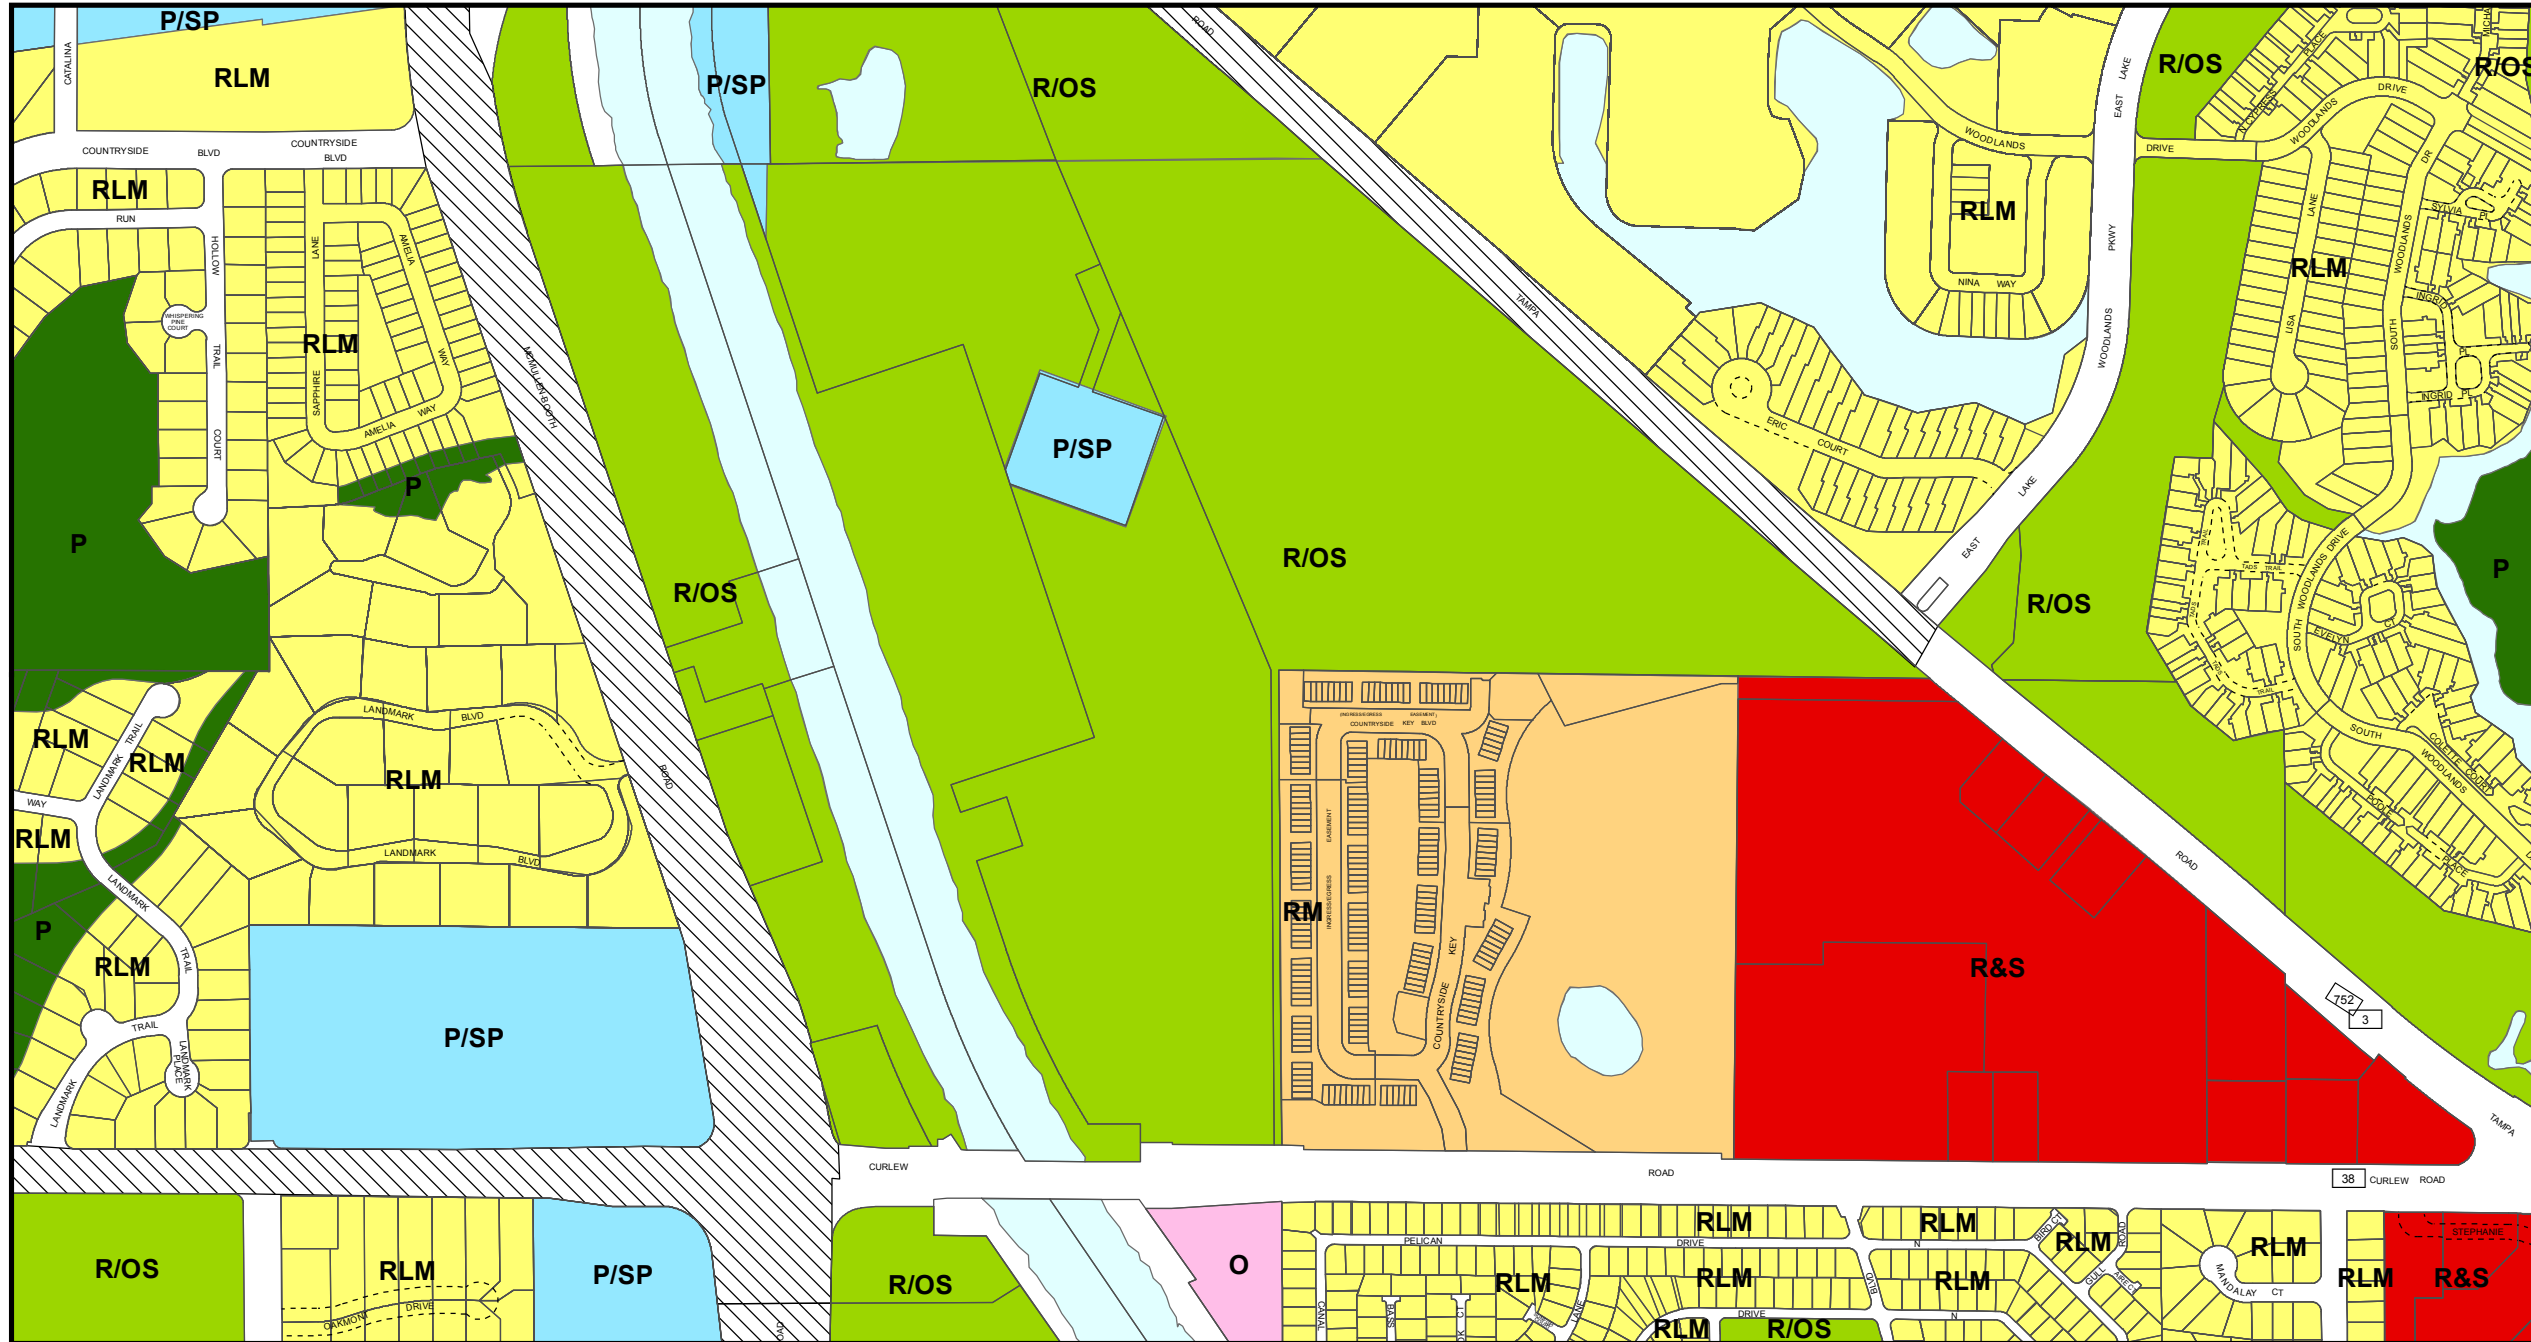

Countywide Plan Map

The Countywide Plan Map is prepared and maintained by Forward Pinellas (the Pinellas Planning Council) in accord with The Countywide Plan and any interpretation of the PlanMap shall be in accord with said Plan. All rights to this map and the information on which it is based are reserved by the Pinellas Planning Council.

Map Print Date:
4/9/2018
N16-28-16
Map Number

Plan Map Categories			Legend			Other Identified Areas	
	Residential Very Low		Residential High		Employment		Preservation
	Residential Low Medium		Office		Industrial		Activity Center
	Residential Medium		Resort		Public/Semi-Public		Multimodal Corridor
			Retail & Services		Recreation/Open Space		Target Employment Centers
							Scenic/Noncommercial Corridor
							Submerged Land
							Right-of-Way