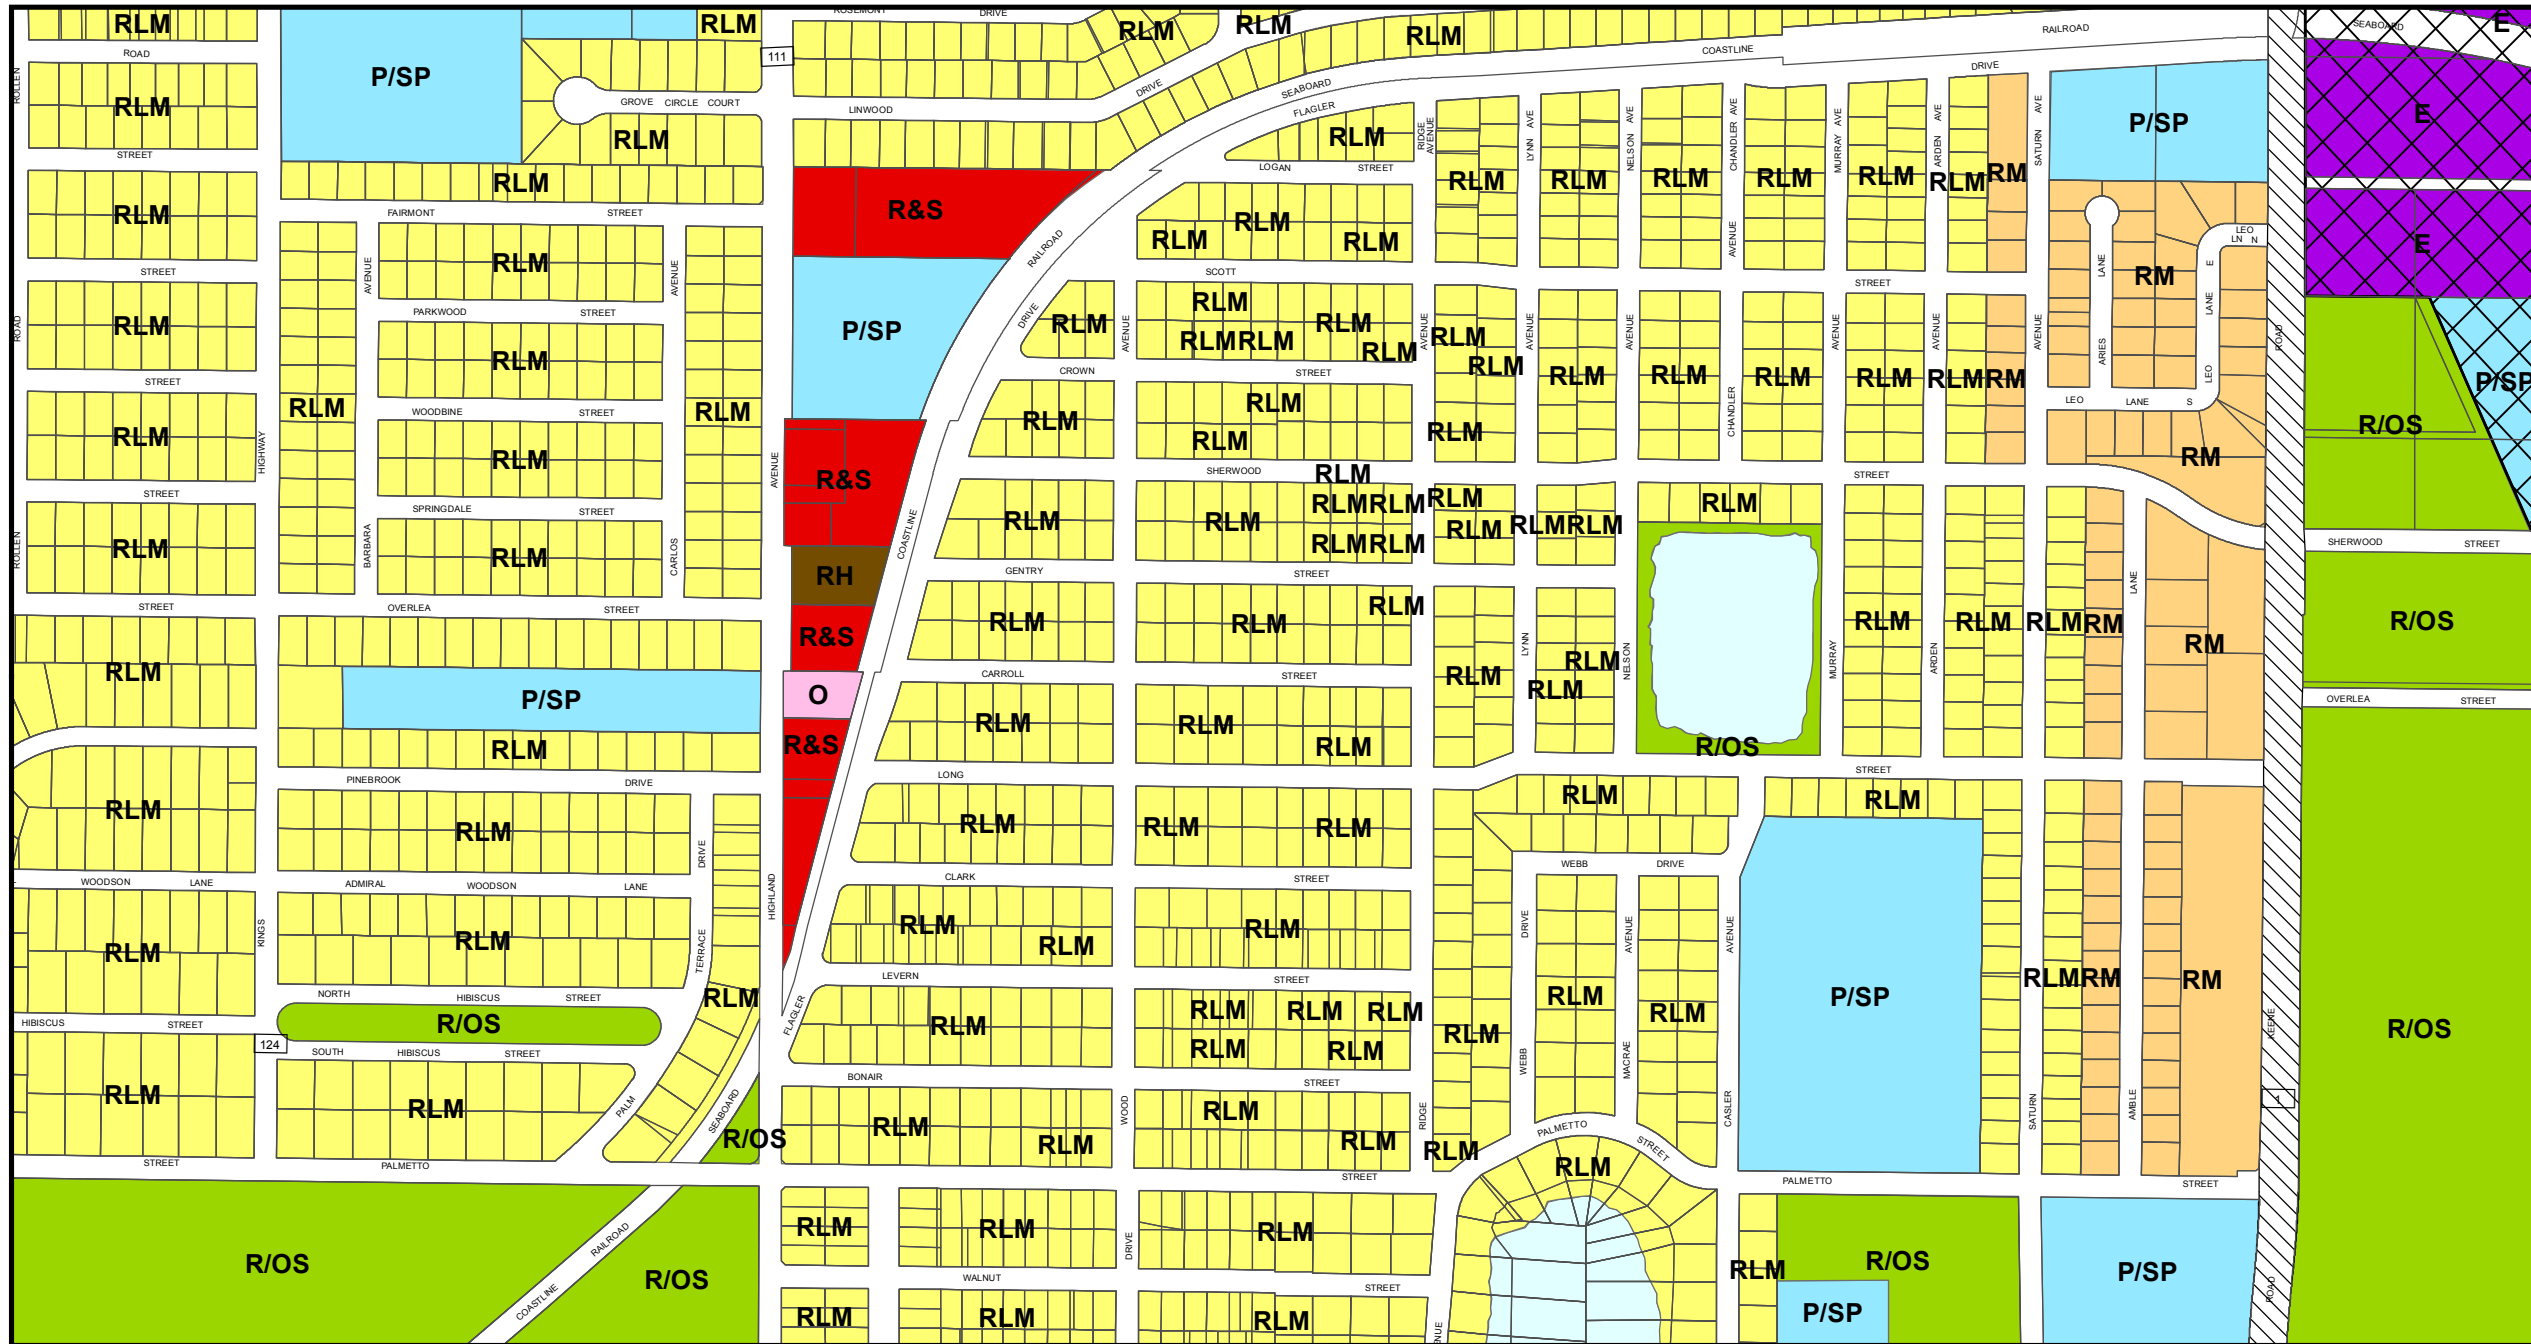

Countywide Plan Map

and

The Countywide Plan Map is prepared and maintained by Forward Pinellas (the Pinellas Planning Council) in accord with The Countywide Plan and any interpretation of the PlanMap shall be in accord with said Plan. All rights to this map and the information on which it is based are reserved by the Pinellas Planning Council.

Map Print Date:
4/9/2018
N11-29-15
Map Number

Plan Map Categories

- Residential Very Low
- Residential Low Medium
- Residential Medium

- Residential High
- Office
- Resort
- Retail & Services

- Employment
- Industrial
- Public/Semi-Public
- Recreation/Open Space

Legend

- Preservation
- Activity Center
- Multimodal Corridor
- Target Employment Centers
- Scenic/Noncommercial Corridor

Other Identified Areas

- Submerged Land
- Right-of-Way