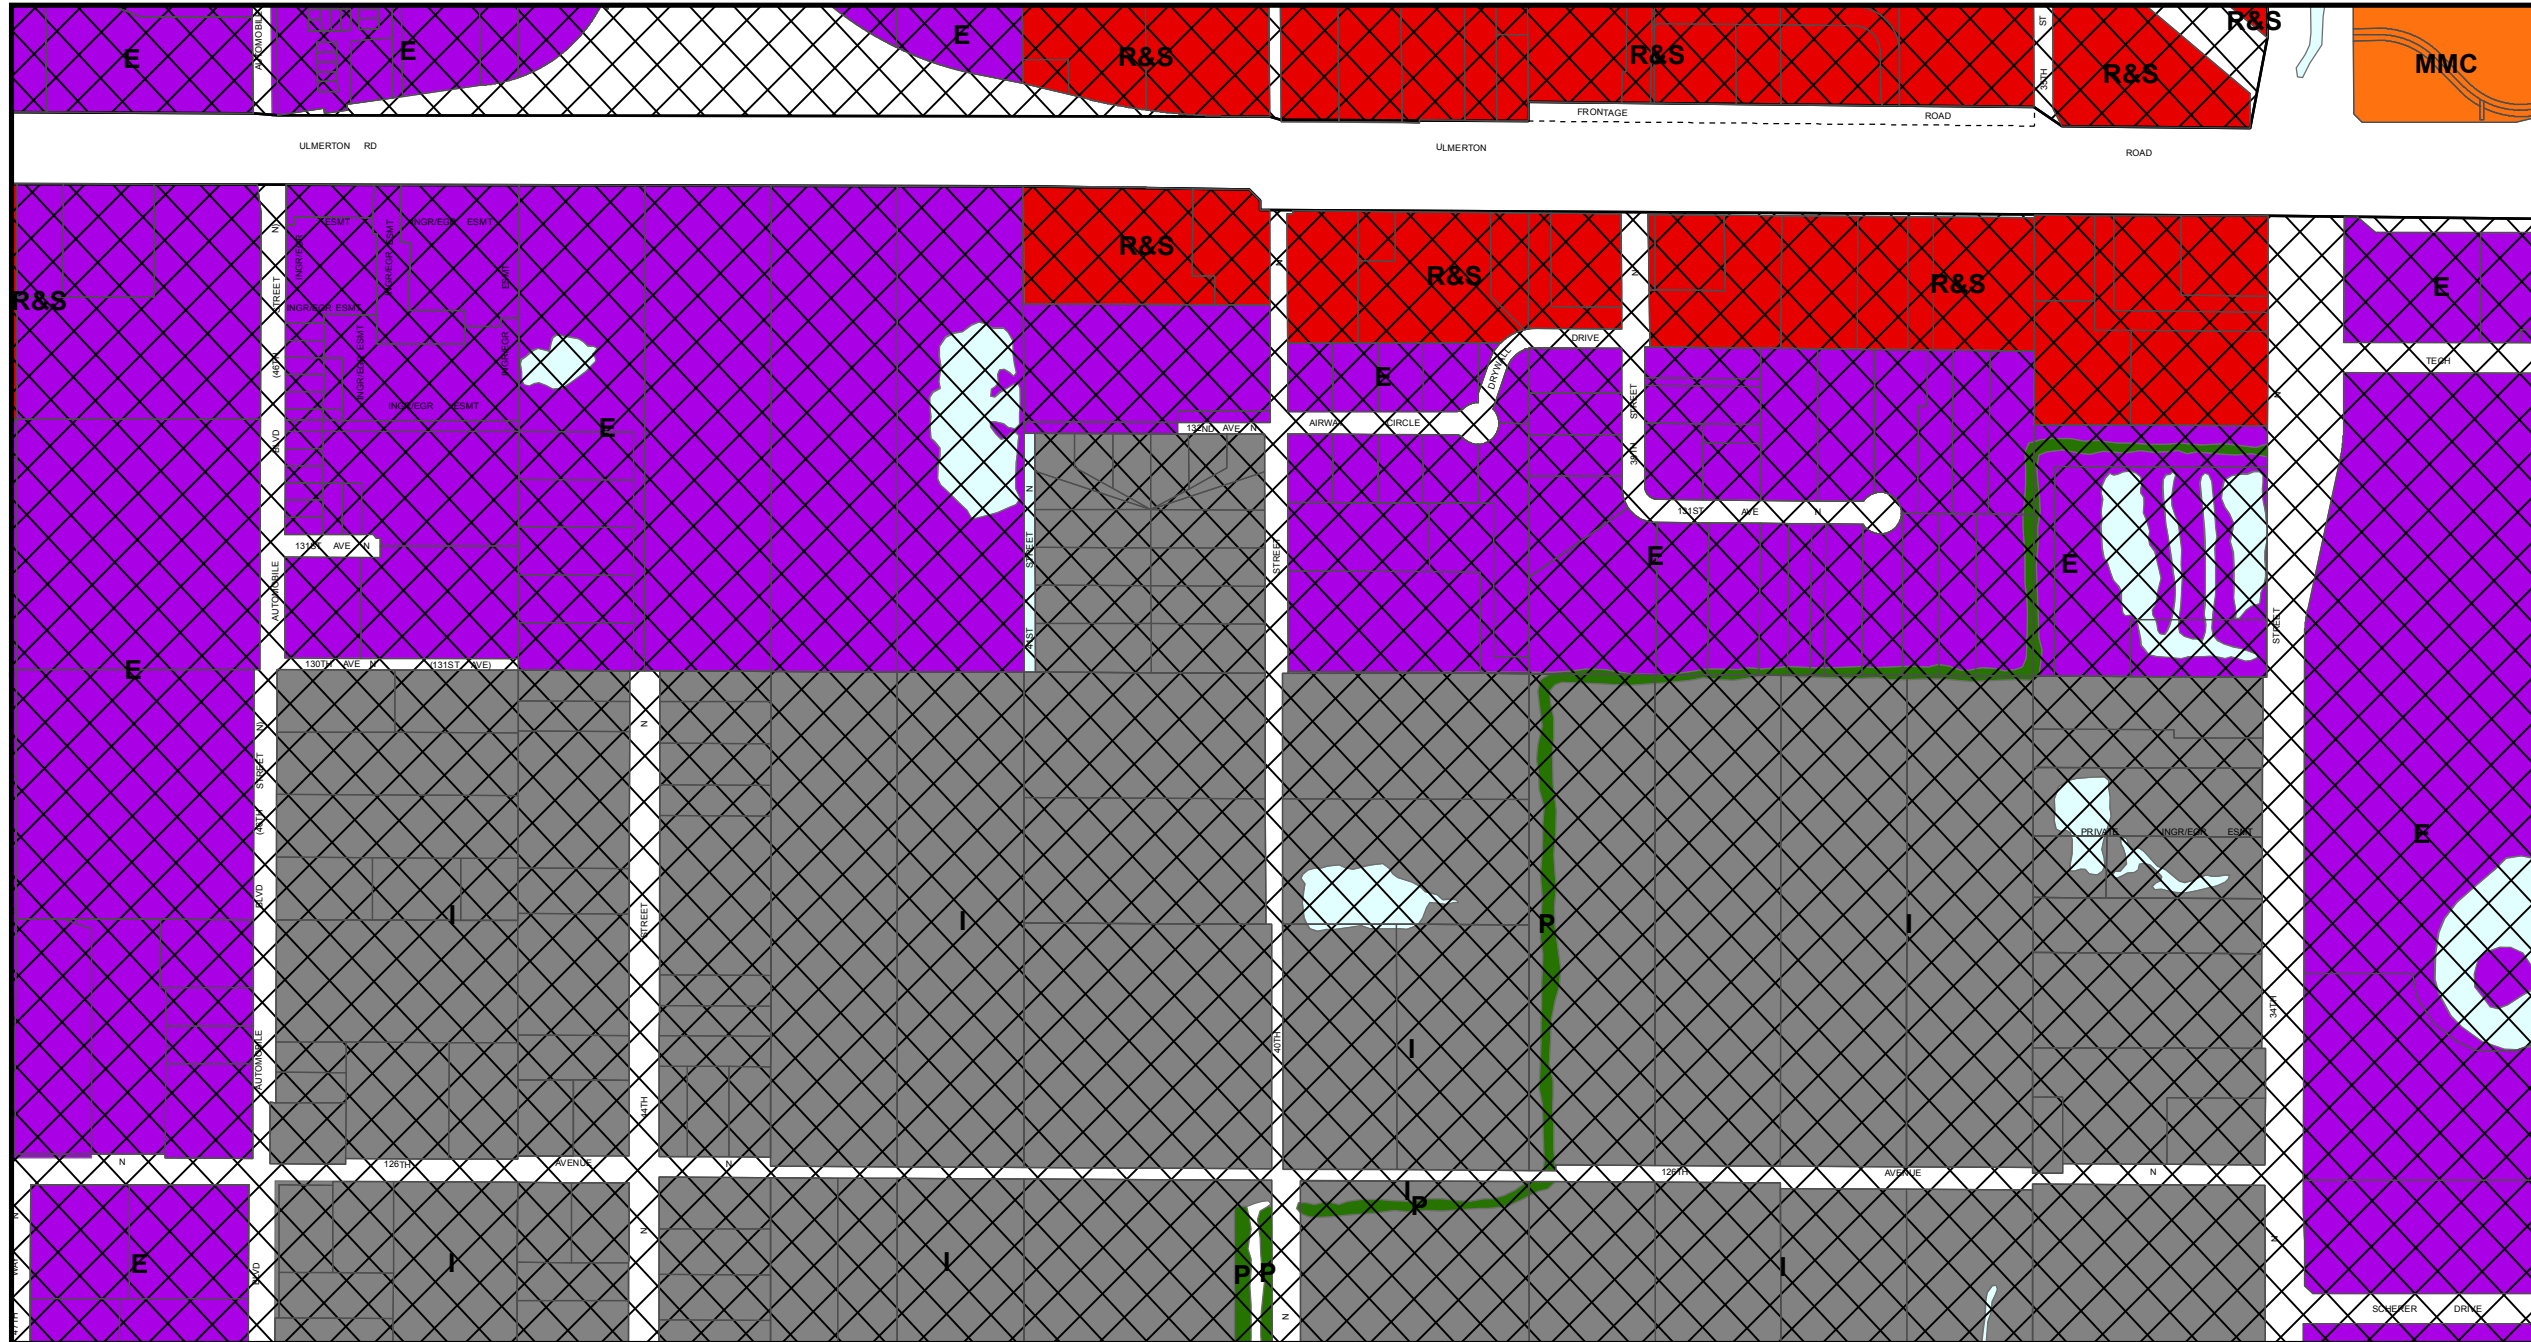

Countywide Plan Map

and

The Countywide Plan Map is prepared and maintained by Forward Pinellas (the Pinellas Planning Council) in accord with The Countywide Plan and any interpretation of the PlanMap shall be in accord with said Plan. All rights to this map and the information on which it is based are reserved by the Pinellas Planning Council.

Map Print Date:
4/9/2018
N10-30-16
Map Number

Plan Map Categories

- Residential Very Low
- Residential Low Medium
- Residential Medium

- Residential High
- Office
- Resort
- Retail & Services

Legend

- Employment
- Industrial
- Public/Semi-Public
- Recreation/Open Space

- Preservation
- Activity Center
- Multimodal Corridor
- Target Employment Centers
- Scenic/Noncommercial Corridor

Other Identified Areas

- Submerged Land
- Right-of-Way