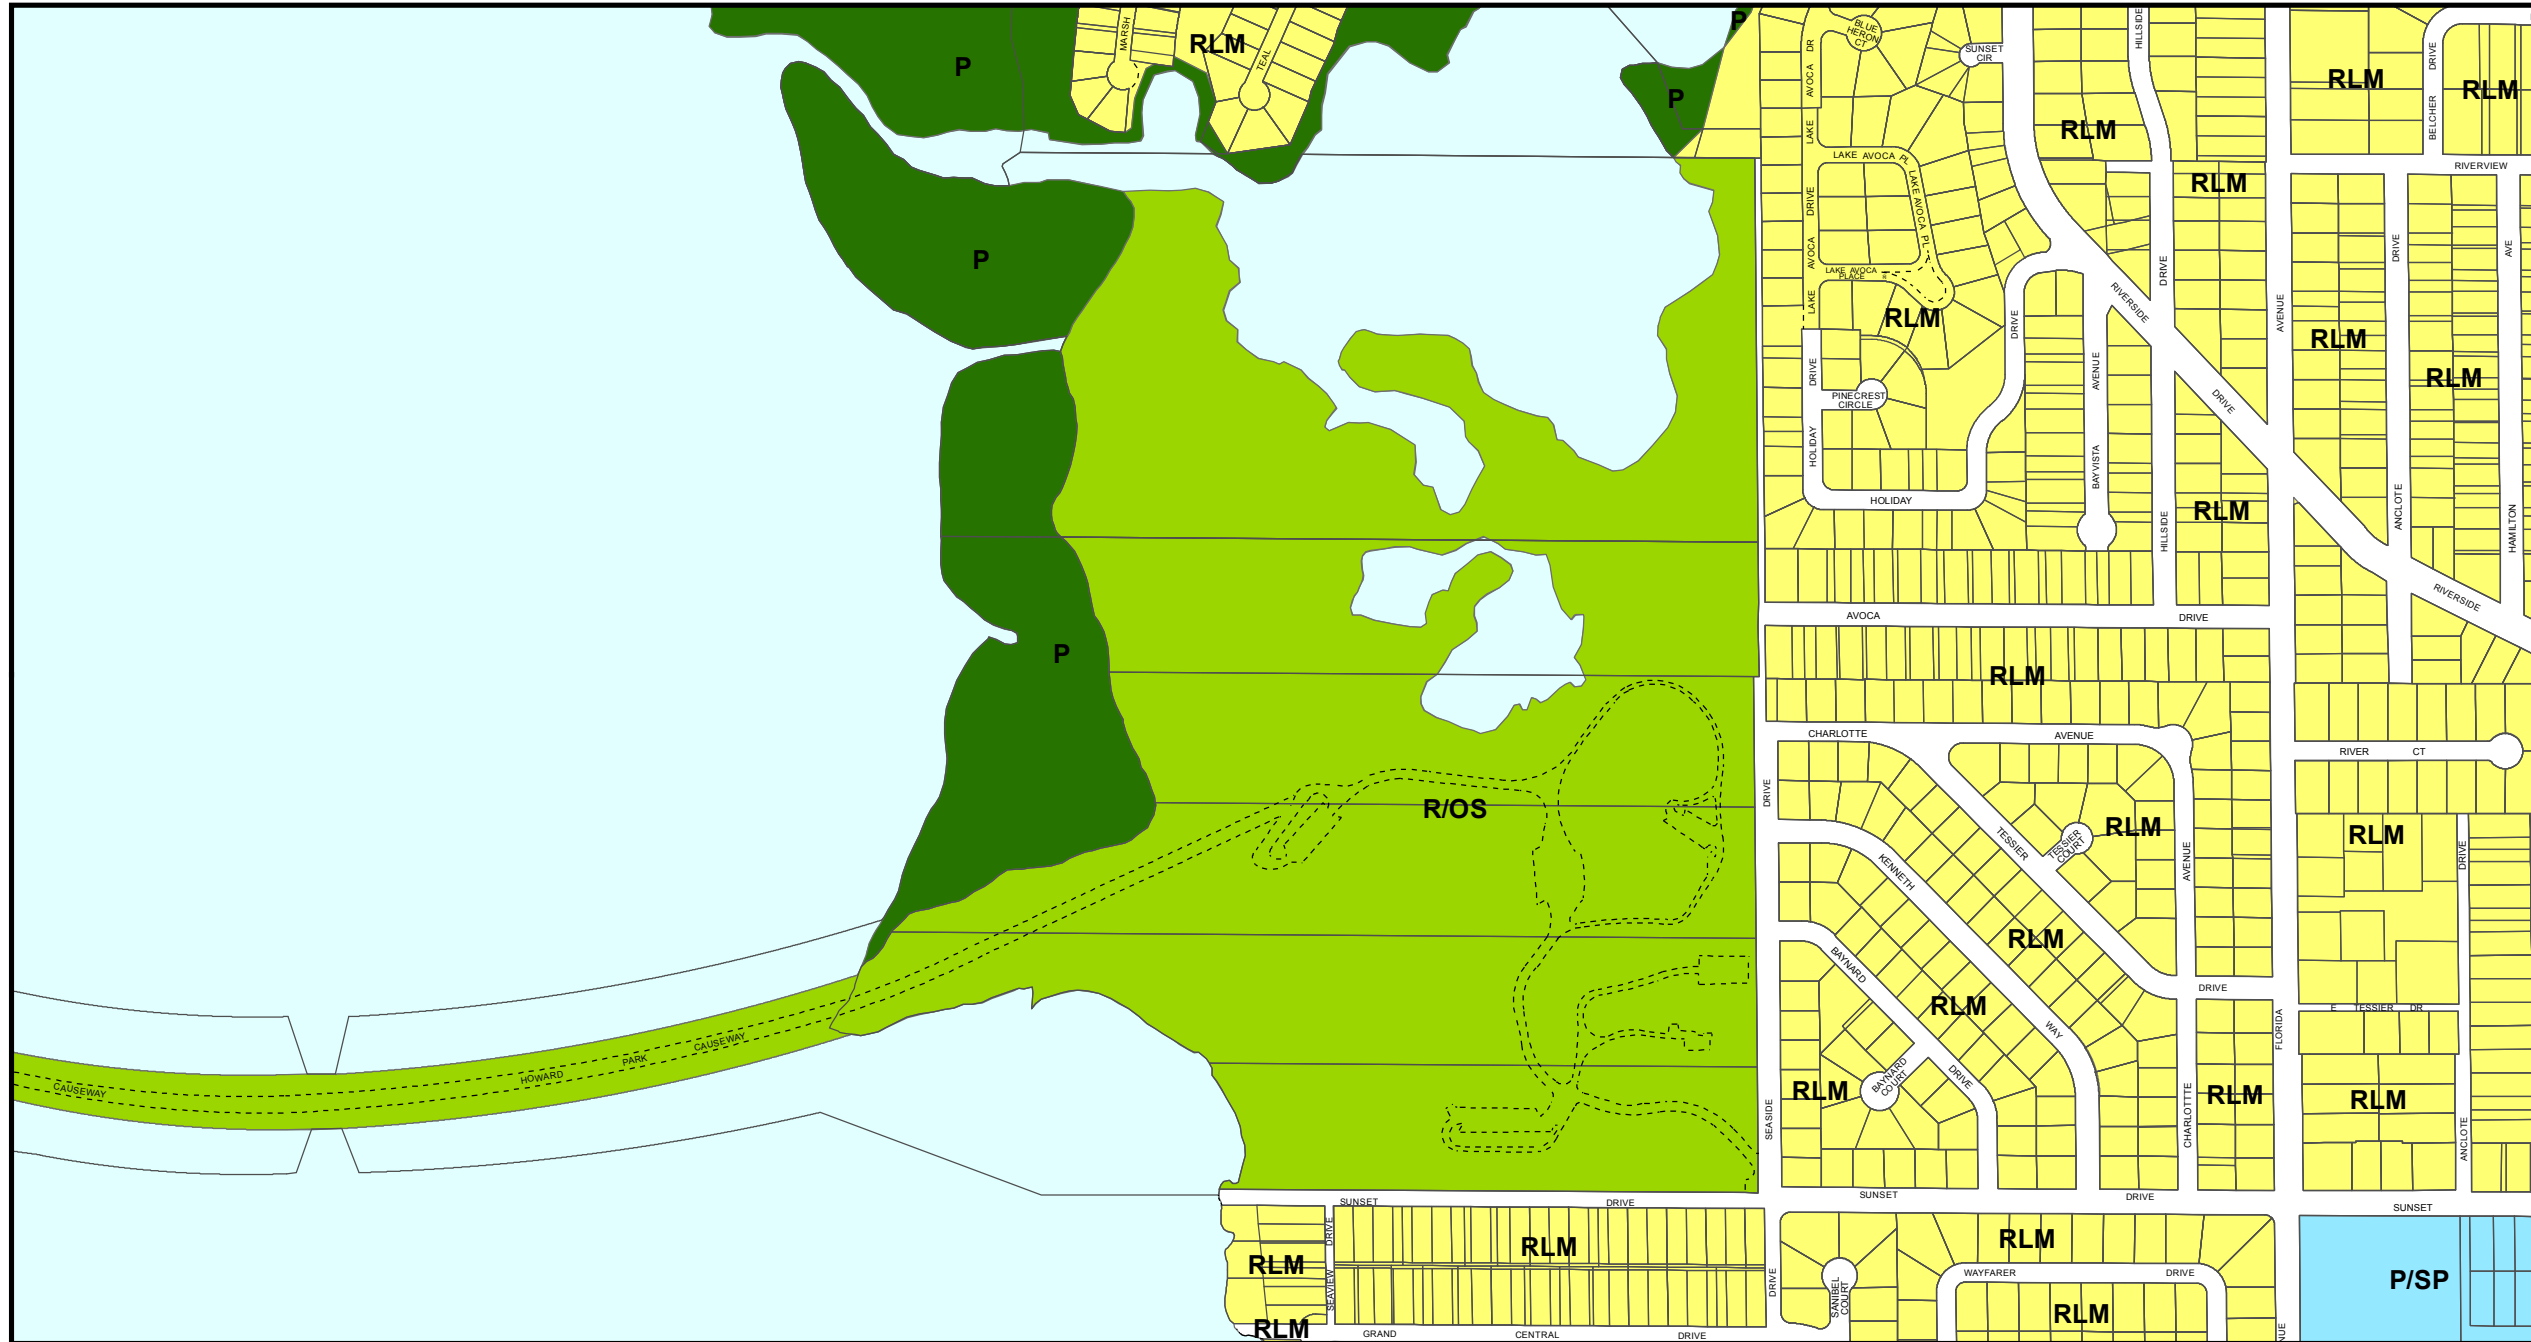

Countywide Plan Map

and

The Countywide Plan Map is prepared and maintained by Forward Pinellas (the Pinellas Planning Council) in accord with The Countywide Plan and any interpretation of the PlanMap shall be in accord with said Plan. All rights to this map and the information on which it is based are reserved by the Pinellas Planning Council.

Map Print Date:
4/9/2018
N10-27-15
Map Number

Plan Map Categories

-  Residential Very Low
-  Residential Low Medium
-  Residential Medium

-  Residential High
-  Office
-  Resort
-  Retail & Services

Legend

-  Employment
-  Industrial
-  Public/Semi-Public
-  Recreation/Open Space

-  Preservation
-  Activity Center
-  Multimodal Corridor
-  Target Employment Centers
-  Scenic/Noncommercial Corridor

Other Identified Areas

-  Submerged Land
-  Right-of-Way