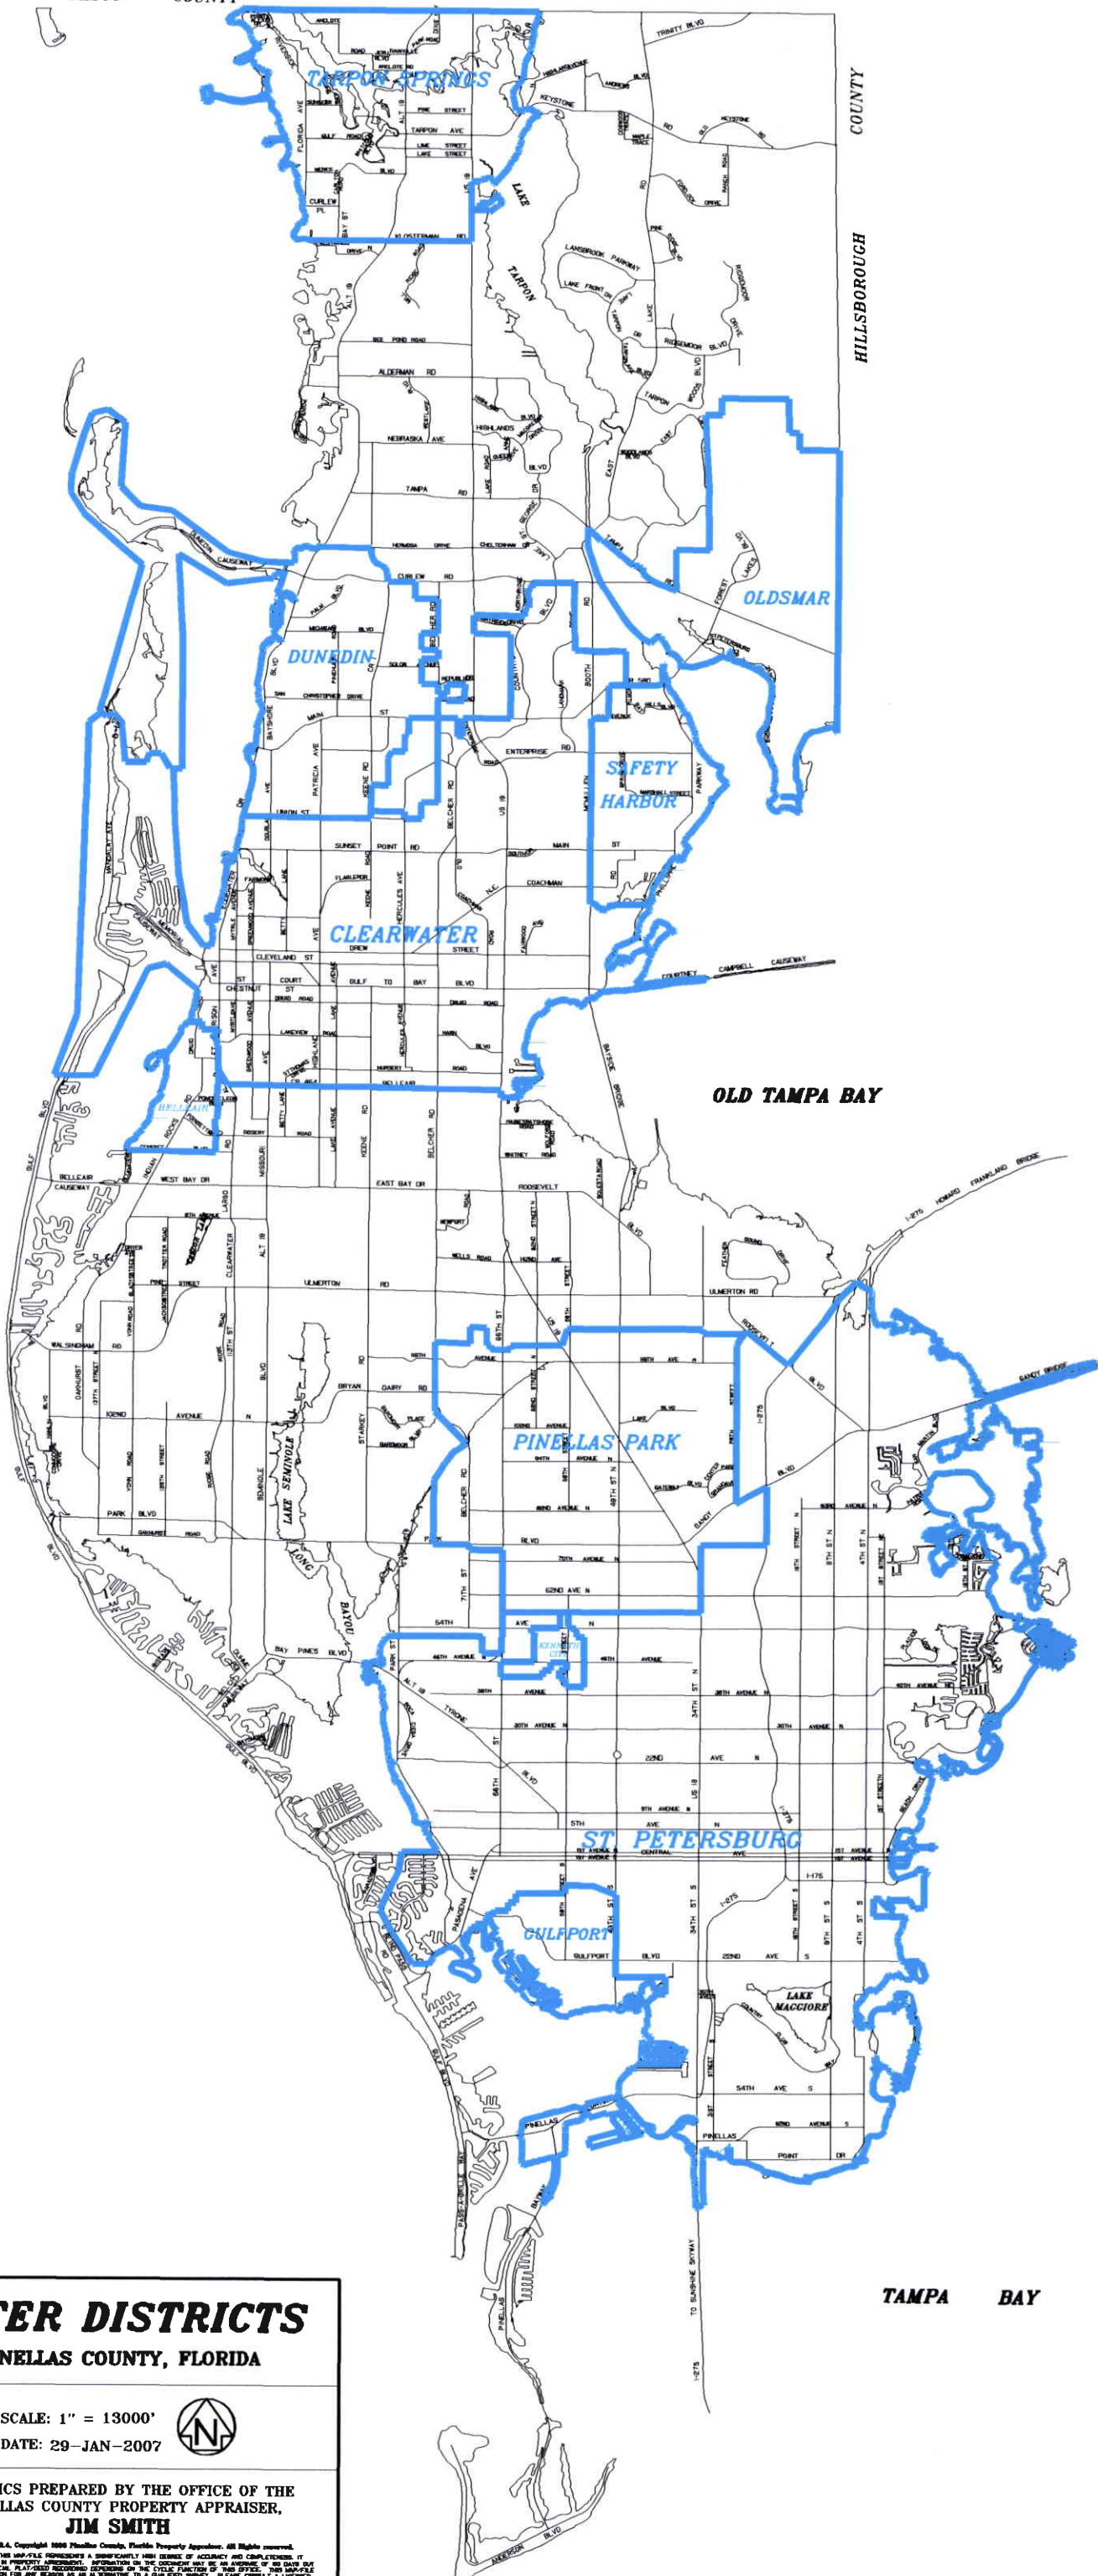

PASCO COUNTY

HILLSBOROUGH COUNTY

GULF OF MEXICO

OLD TAMPA BAY

TAMPA BAY

WATER DISTRICTS
PINELLAS COUNTY, FLORIDA

SCALE: 1" = 13000'
DATE: 29-JAN-2007

GRAPHICS PREPARED BY THE OFFICE OF THE
PINELLAS COUNTY PROPERTY APPRAISER,
JIM SMITH